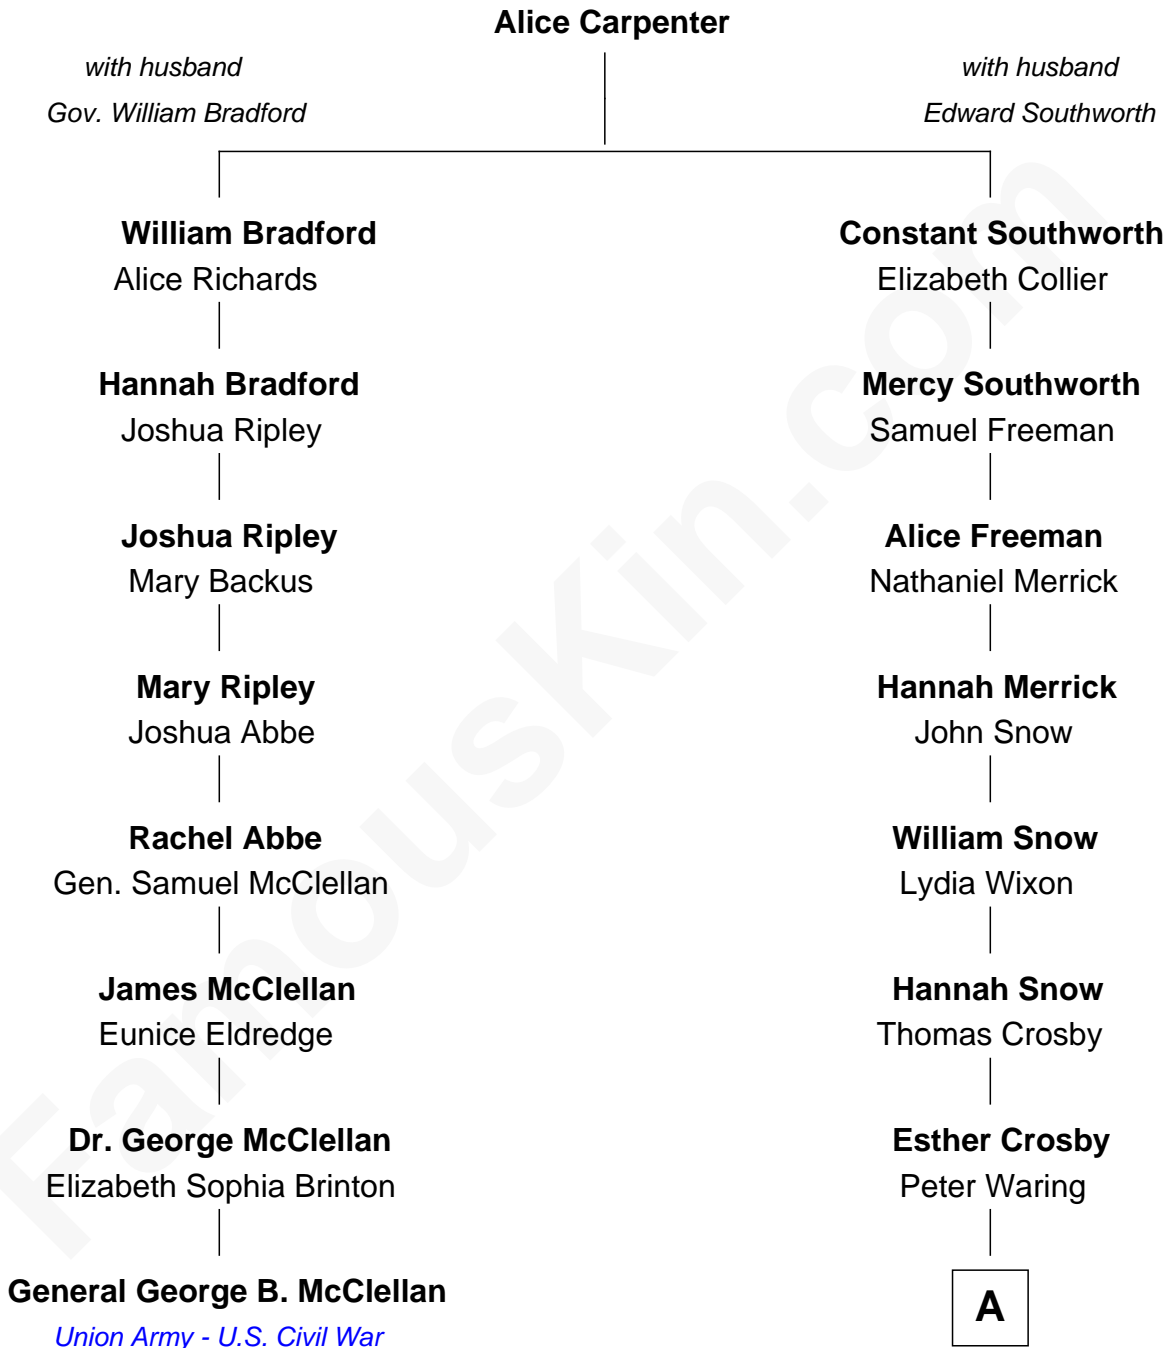

FamousKin.com
Relationship Chart of
General George B. McClellan
Union Army - U.S. Civil War

7th cousin 3 times removed of

Norman Rockwell
American Artist

A

Jarvis Augustus Waring

Nancy Odell Boyce

Phebe Boyce Waring

John William Rockwell

Jarvis Waring Rockwell

Anne Mary Hill

Norman Rockwell

American Artist

FamousKin.com