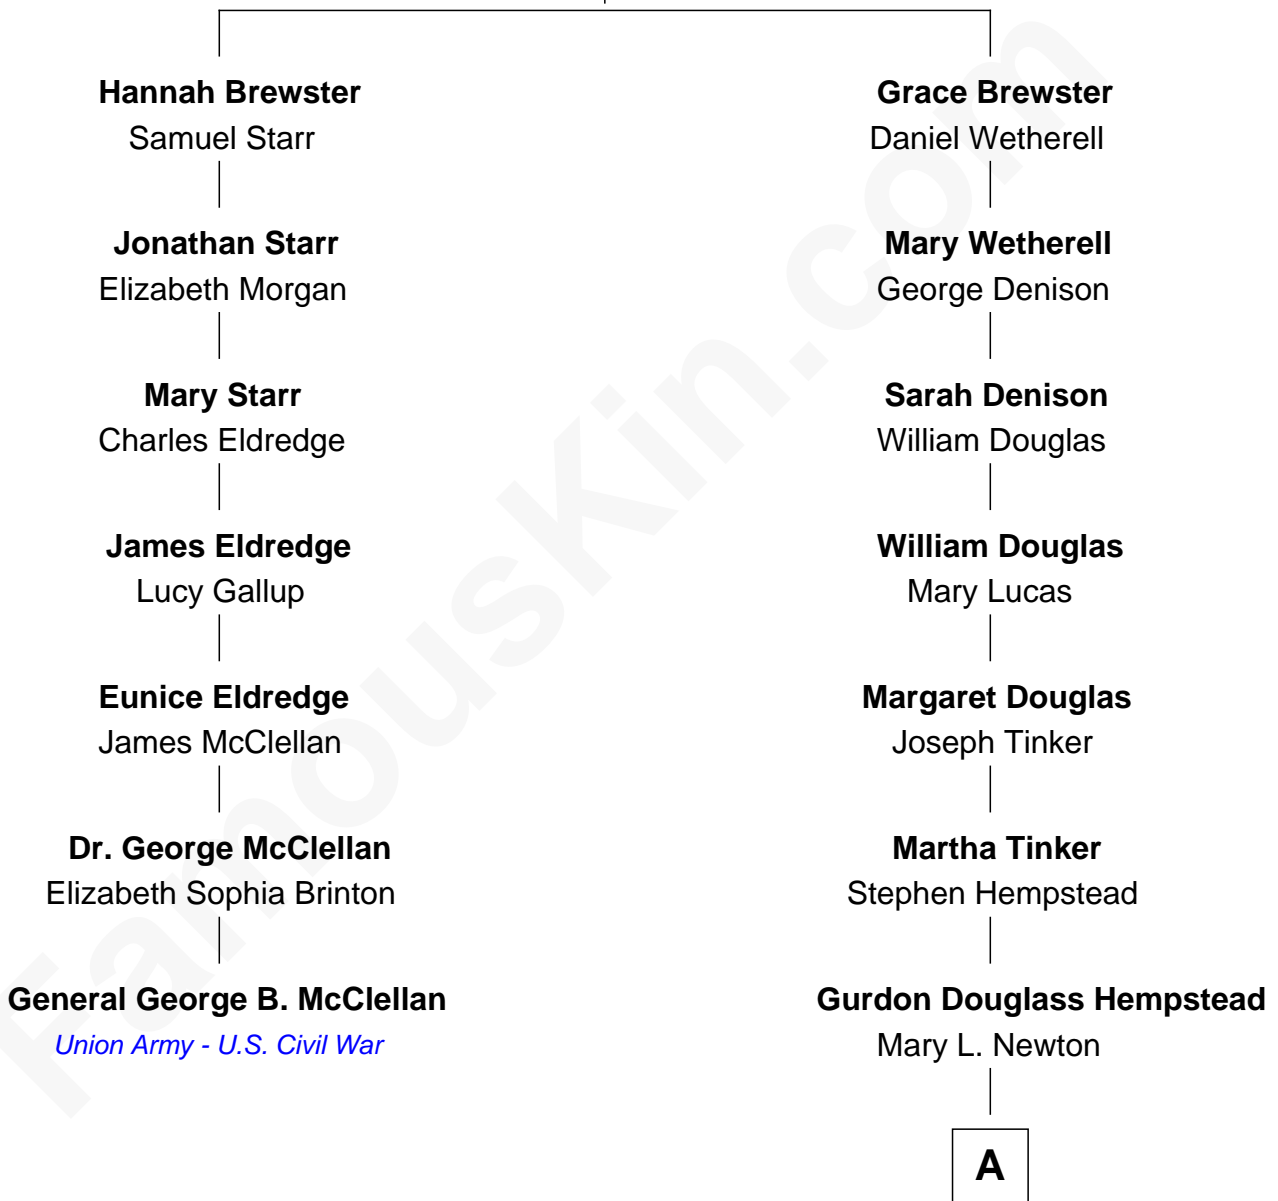

**FamousKin.com**  
**Relationship Chart of**  
**General George B. McClellan**  
*Union Army - U.S. Civil War*

6th cousin 5 times removed of

**Richard Gere**  
*Movie Actor*

**Jonathan Brewster**  
 Lucretia Oldham

A

**Julia Anne Hempstead**

Elisha Thomas Tiffany

**Nelson Leroy Tiffany**

Evaline Harriet Williams

**William Stanton Tiffany**

Anna Rebecca Stevens

**Doris Anna Tiffany**

Homer George Gere

**Richard Gere**

*Movie Actor*