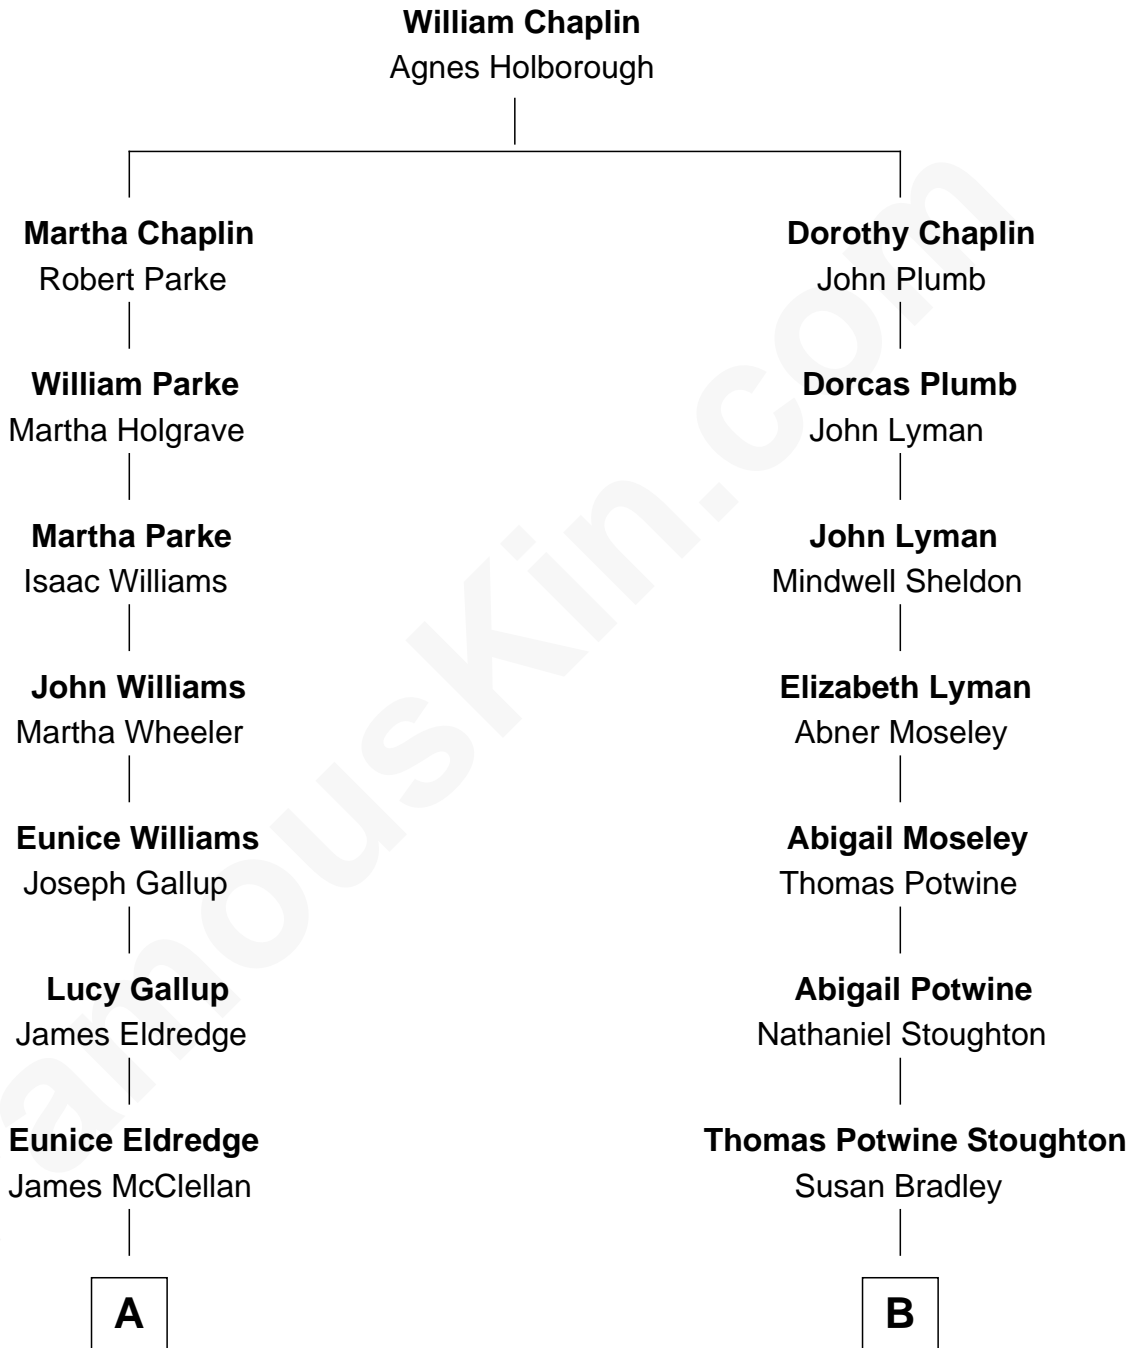

**FamousKin.com**  
**Relationship Chart of**  
**General George B. McClellan**  
*Union Army - U.S. Civil War*

**8th cousin 2 times removed of**

**Dr. Benjamin Spock**  
*American Pediatrician and Author on Child Care*

**A**

**Dr. George McClellan**  
Elizabeth Sophia Brinton

**General George B. McClellan**  
*Union Army - U.S. Civil War*

**B**

**Henry Evander Stoughton**  
Laura E. Clark

**Charles Bradley Stoughton**  
Ada Ripley Hooper