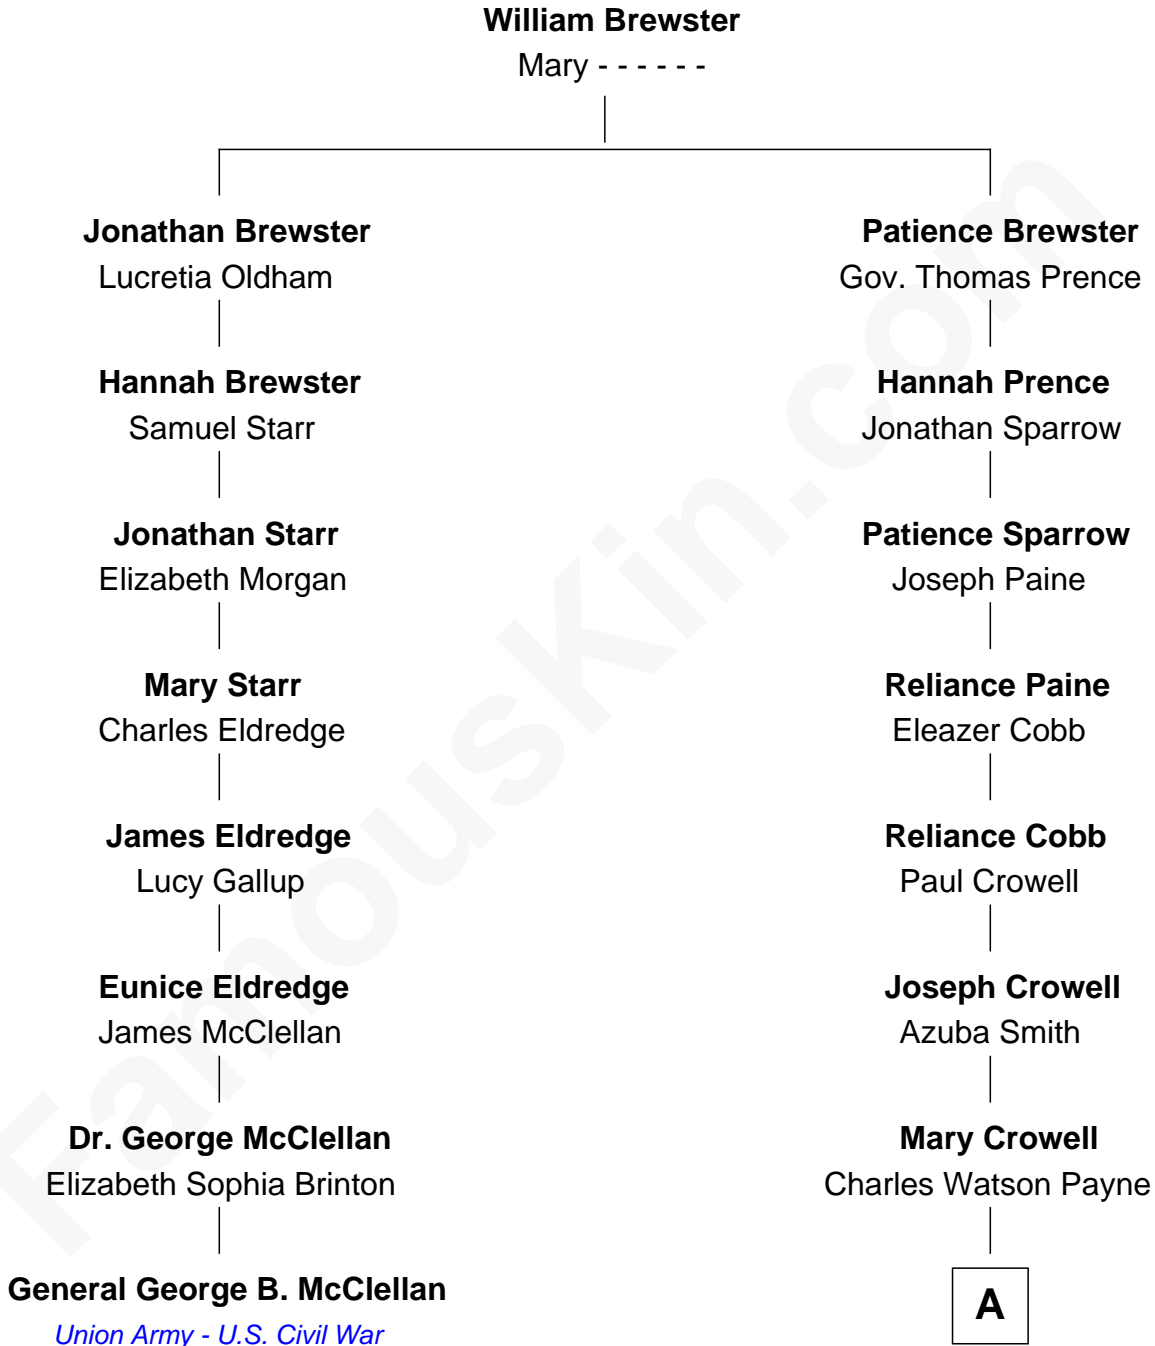

FamousKin.com
Relationship Chart of
General George B. McClellan
Union Army - U.S. Civil War

7th cousin 5 times removed of
Howard Dean
79th Governor of Vermont

A

Charles Watson Payne
Maria Christiana Hildreth

Maria L'Hommedieu Payne
Joseph Fahys

Lena Marianne Fahys
Henry Francis Cook

Maria Fahys Cook
Howard Brush Dean

Howard Brush Dean
Andrea Belden Maitland

Howard Dean
79th Governor of Vermont