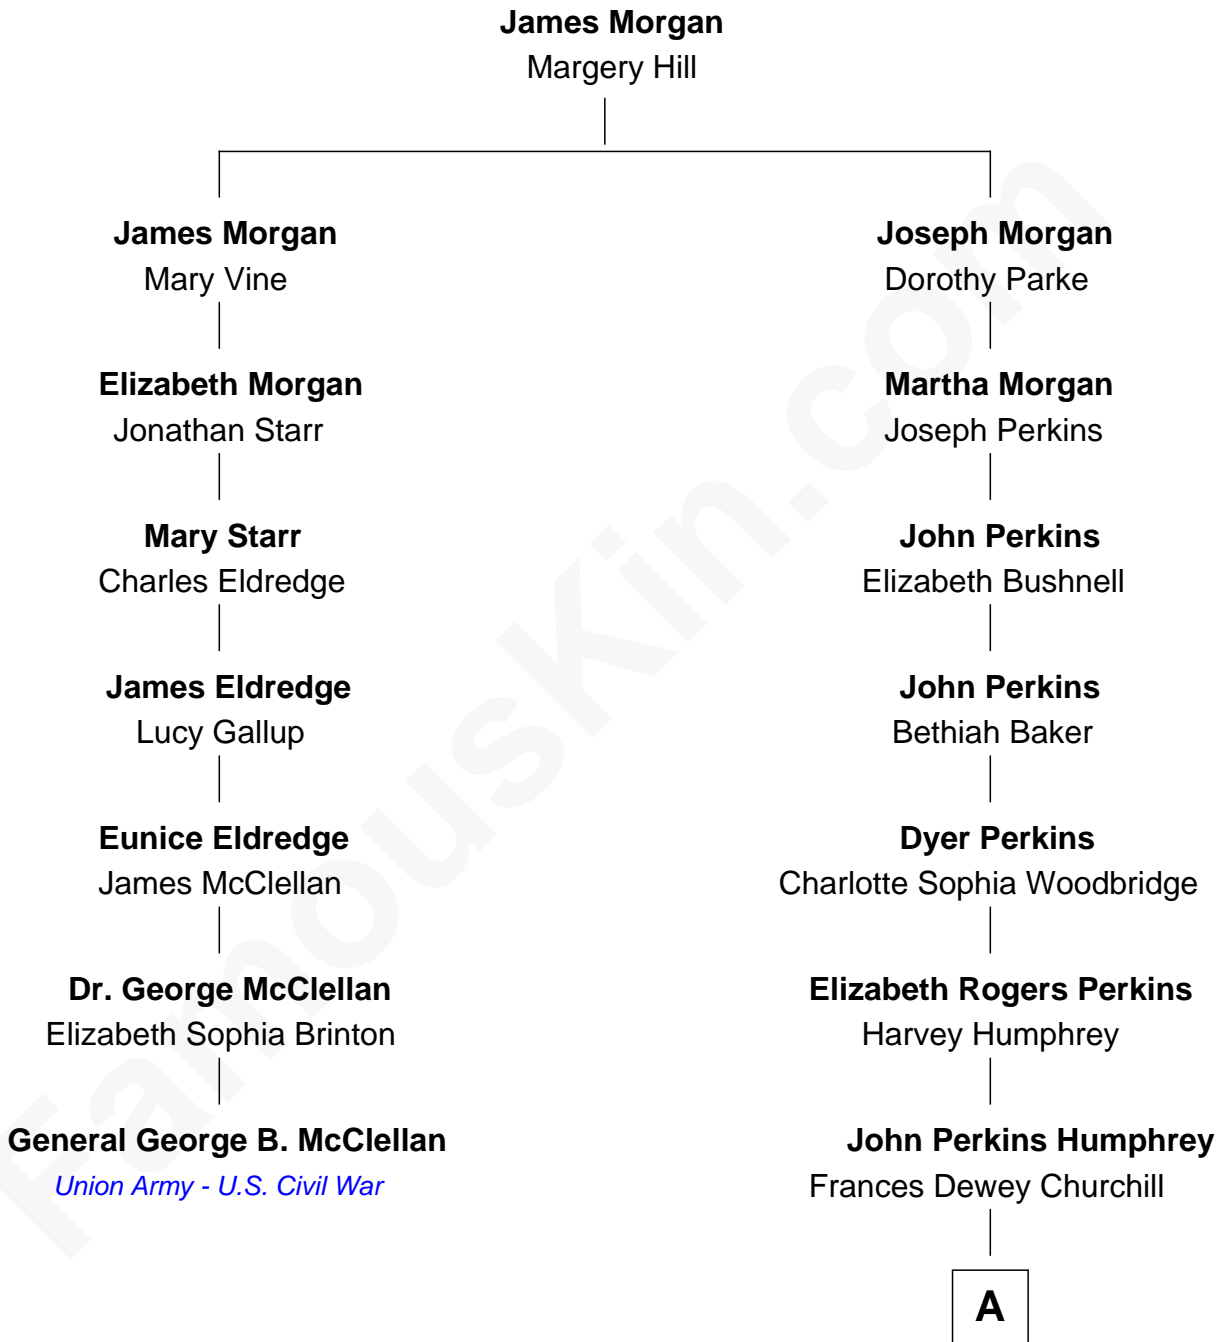

FamousKin.com
Relationship Chart of
General George B. McClellan
Union Army - U.S. Civil War

6th cousin 2 times removed of
Humphrey Bogart
Movie Actor

A

—
Maud Humphrey
Dr. Belmont Deforest Bogart

—
Humphrey Bogart
Movie Actor

FamousKin.com