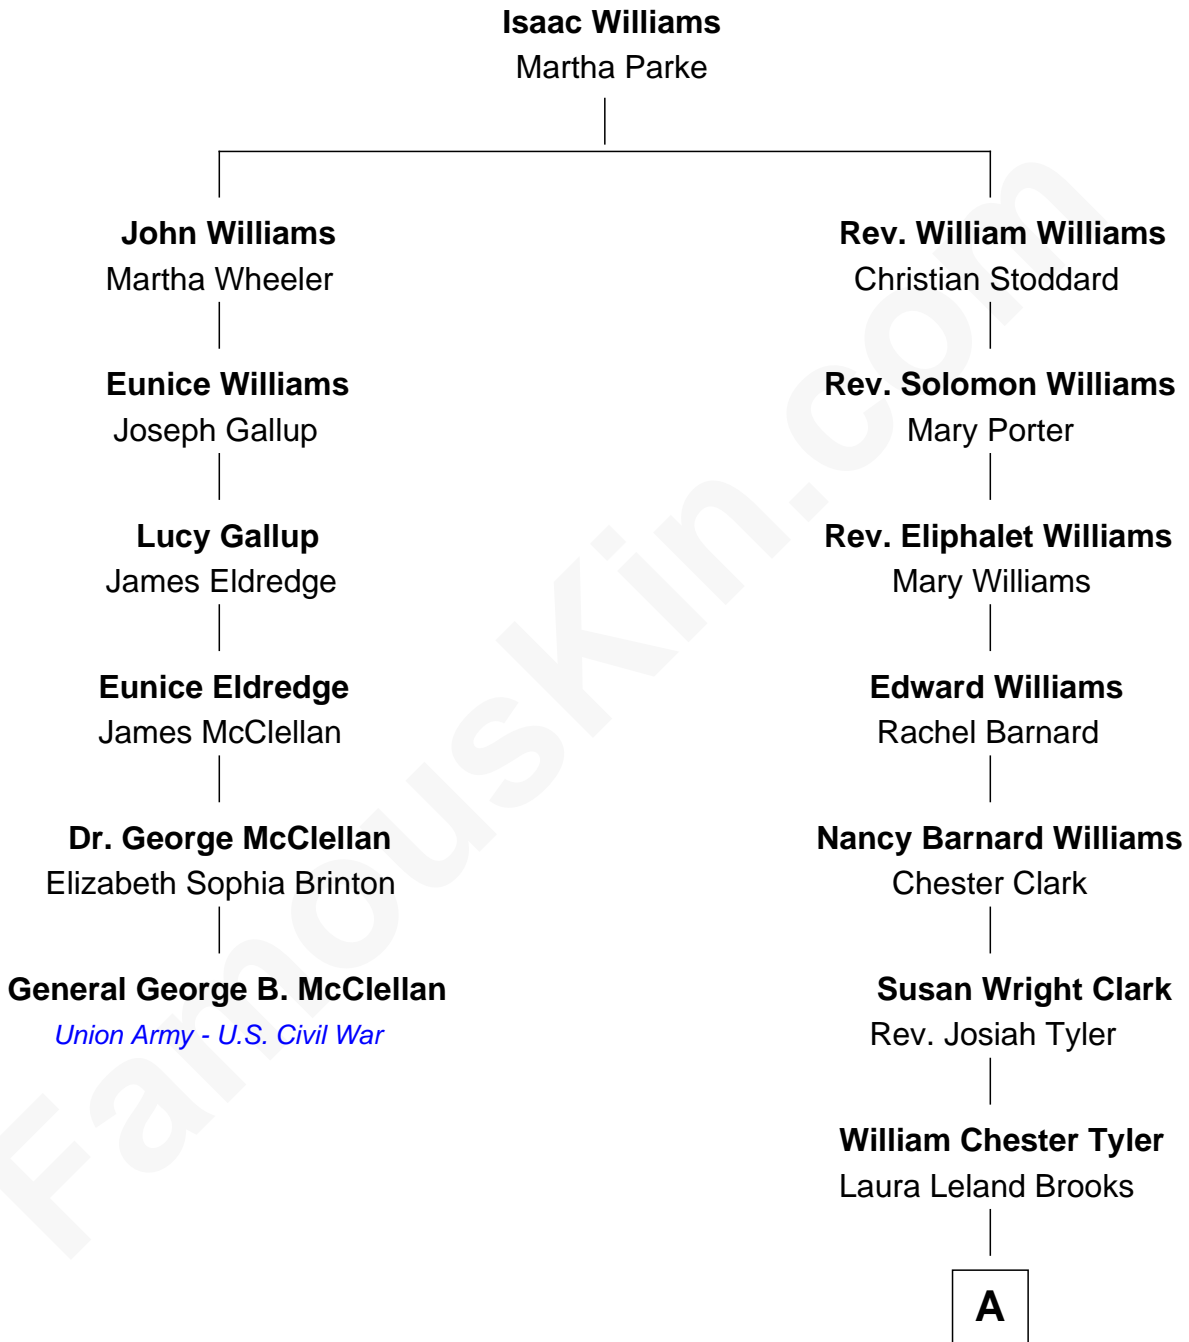

FamousKin.com
Relationship Chart of
General George B. McClellan
Union Army - U.S. Civil War

5th cousin 5 times removed of

Kate Upton

Sports Illustrated Swimsuit Cover Model

A

—
Margaret Hastings Tyler

Charles Henry Vial

—
Elizabeth Brooks Vial

Stephen Edward Upton

—
Jefferson Matthew Upton

Shelley Fawn Davis

—
Kate Upton

Model and Actress