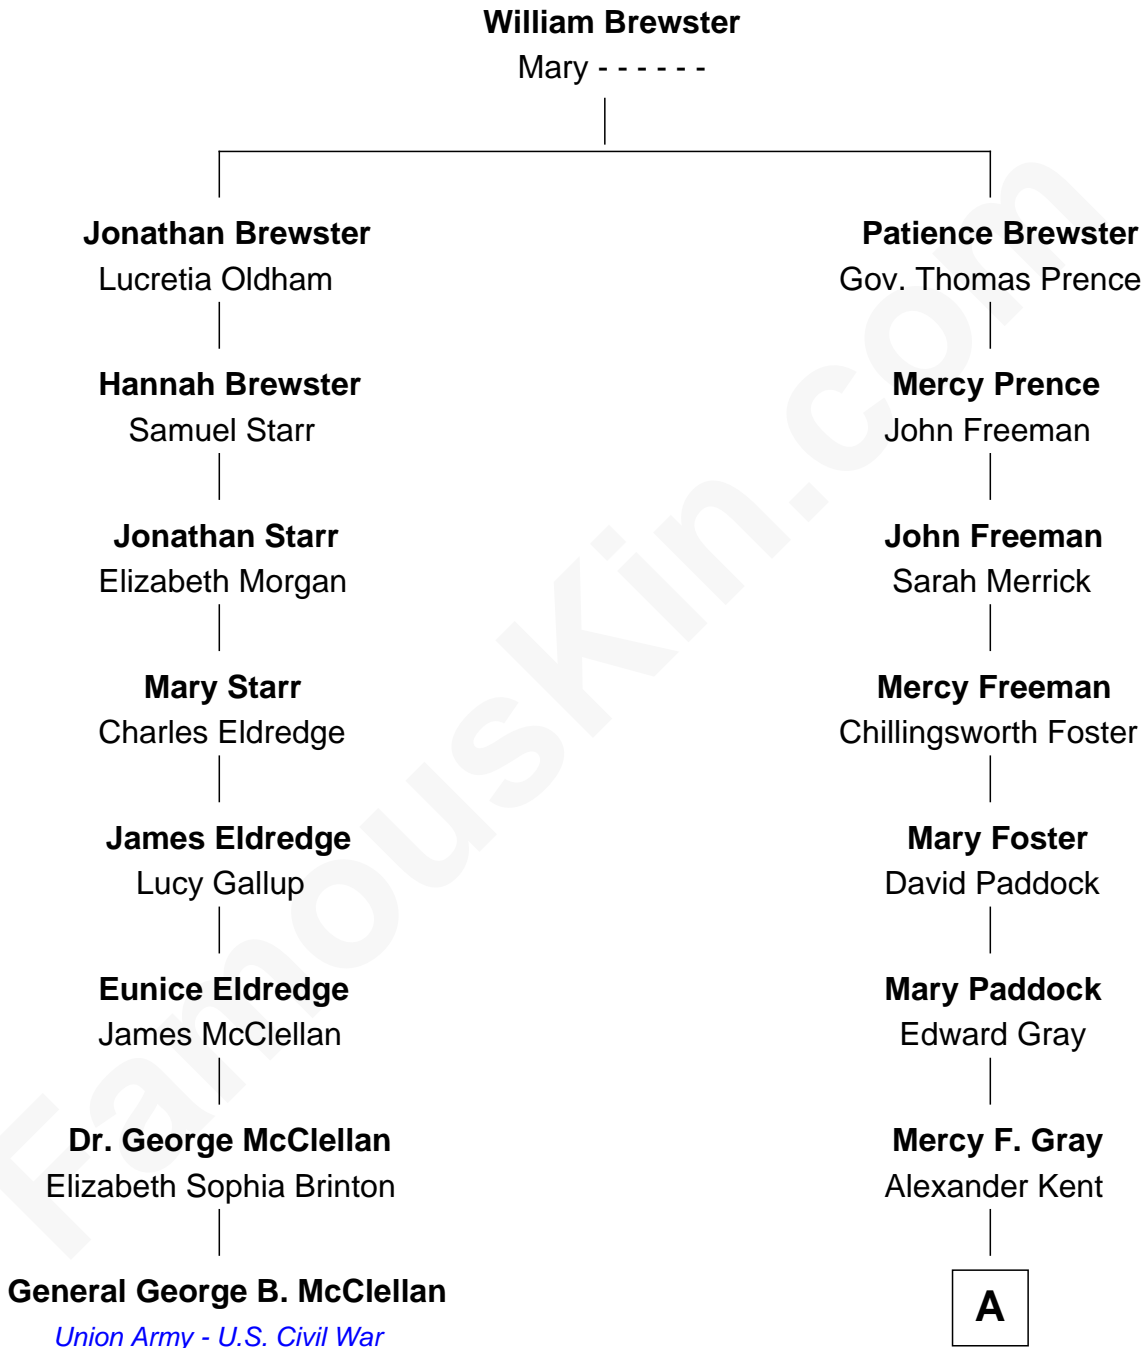

FamousKin.com
Relationship Chart of
General George B. McClellan
Union Army - U.S. Civil War

7th cousin 6 times removed of

Kate Upton

Sports Illustrated Swimsuit Cover Model

A

Mercyra Kent

Stephen Amasa Frost

Mercy Ann Frost

Henry Butler Goodrich

Emma Frost Goodrich

George McNaughton Vial

Charles Henry Vial

Margaret Hastings Tyler

Elizabeth Brooks Vial

Stephen Edward Upton