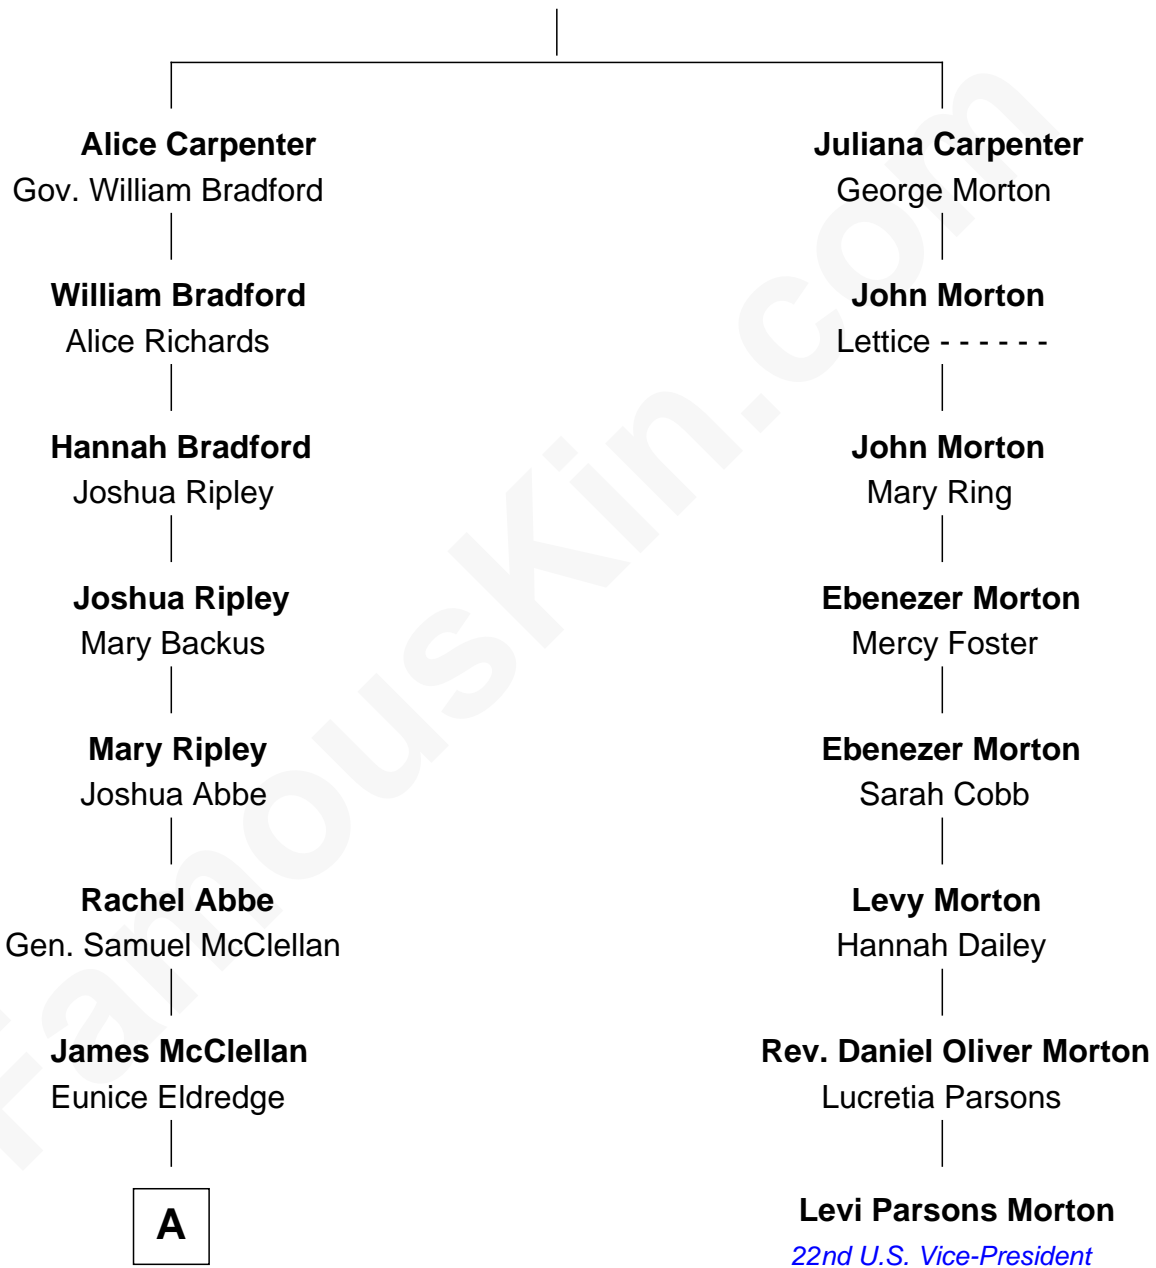

FamousKin.com

Relationship Chart of General George B. McClellan

Union Army - U.S. Civil War

7th cousin 1 time removed of

Levi Parsons Morton

22nd U.S. Vice-President

Alexander Carpenter

A

—
Dr. George McClellan
Elizabeth Sophia Brinton

—
General George B. McClellan
Union Army - U.S. Civil War

FamousKin.com