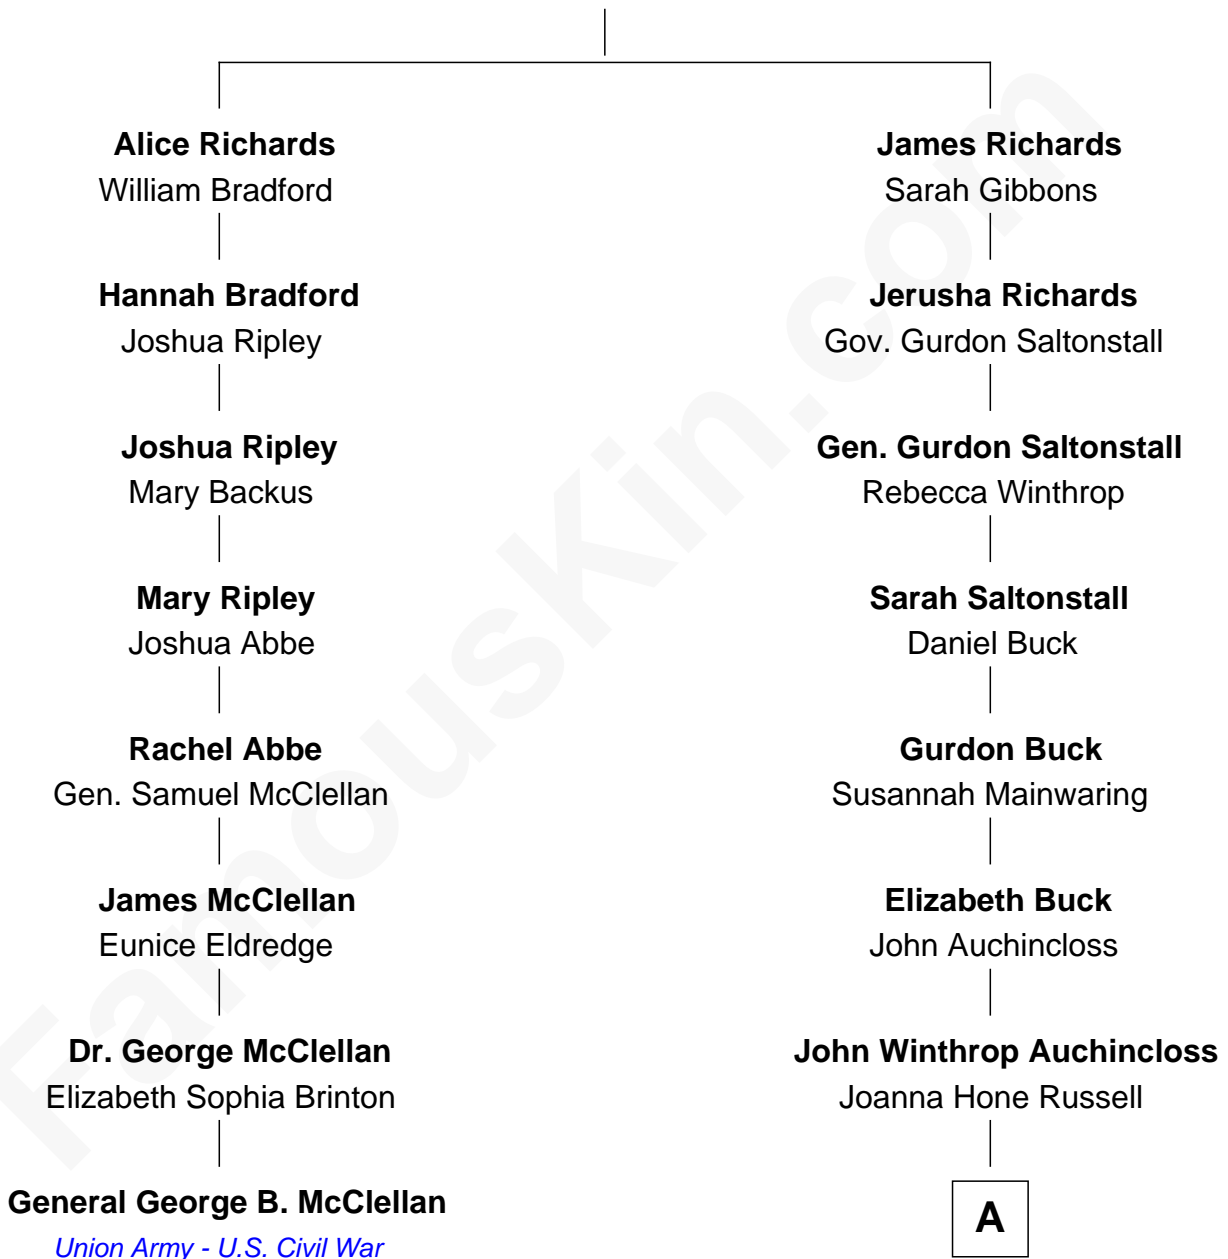

FamousKin.com
Relationship Chart of
General George B. McClellan
Union Army - U.S. Civil War

7th cousin 1 time removed of

Louis Auchincloss
Author

Thomas Richards
 Welthian - - - - -

A

|
Joseph Howland Auchincloss

Priscilla Dixon Stanton

|
Louis Auchincloss

Author

FamousKin.com