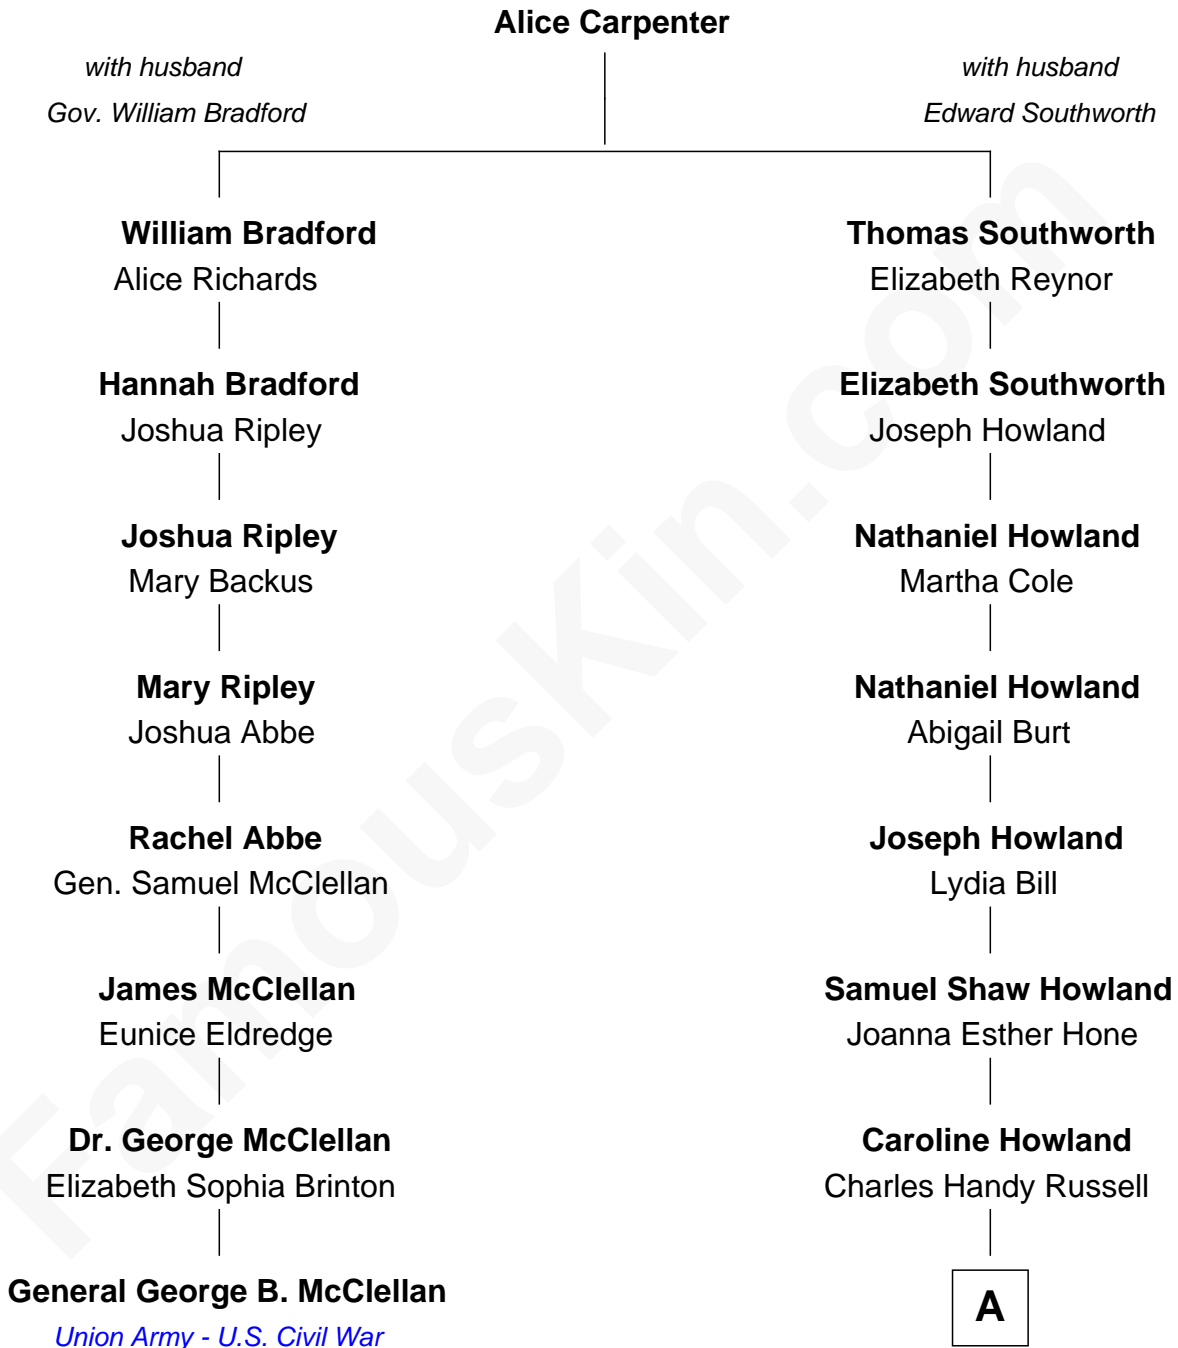

**FamousKin.com**  
**Relationship Chart of**  
**General George B. McClellan**  
*Union Army - U.S. Civil War*

7th cousin 2 times removed of  
**Louis Auchincloss**  
*Author*

A

**Joanna Hone Russell**

John Winthrop Auchincloss

**Joseph Howland Auchincloss**

Priscilla Dixon Stanton

**Louis Auchincloss**

*Author*

FamousKin.com