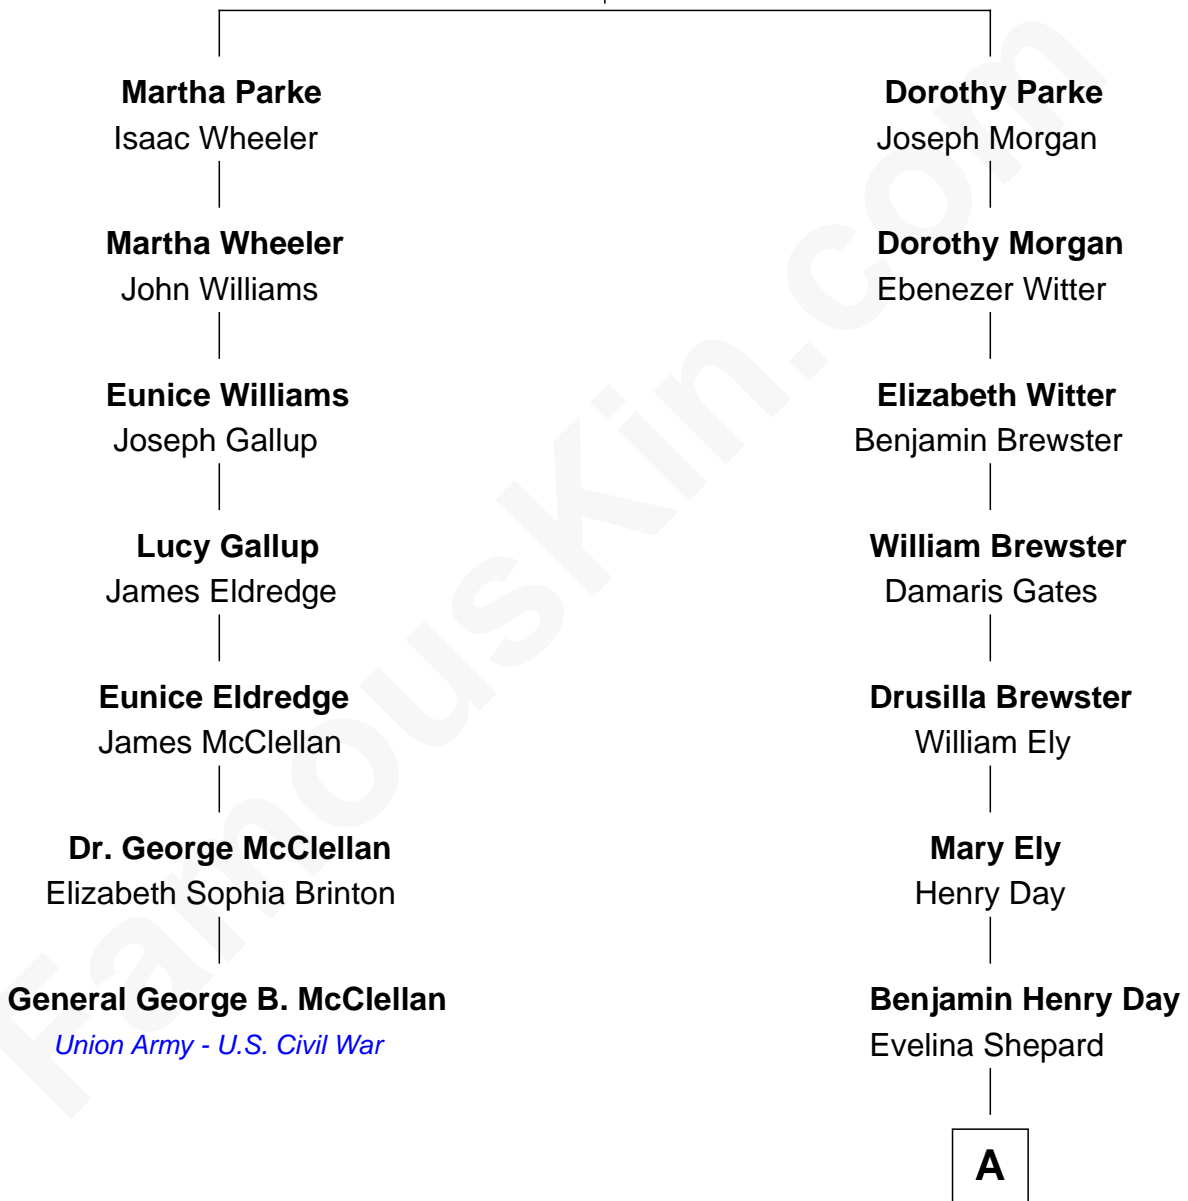

**FamousKin.com**  
**Relationship Chart of**  
**General George B. McClellan**

*Union Army - U.S. Civil War*

6th cousin 2 times removed of

**Clarence Day**

*Author of Life with Father*

**Thomas Parke**  
Dorothy Thompson

A

Clarence Shepard Day  
Lavinia Elizabeth Stockwell

Clarence Day  
*Author of Life with Father*

FamousKin.com