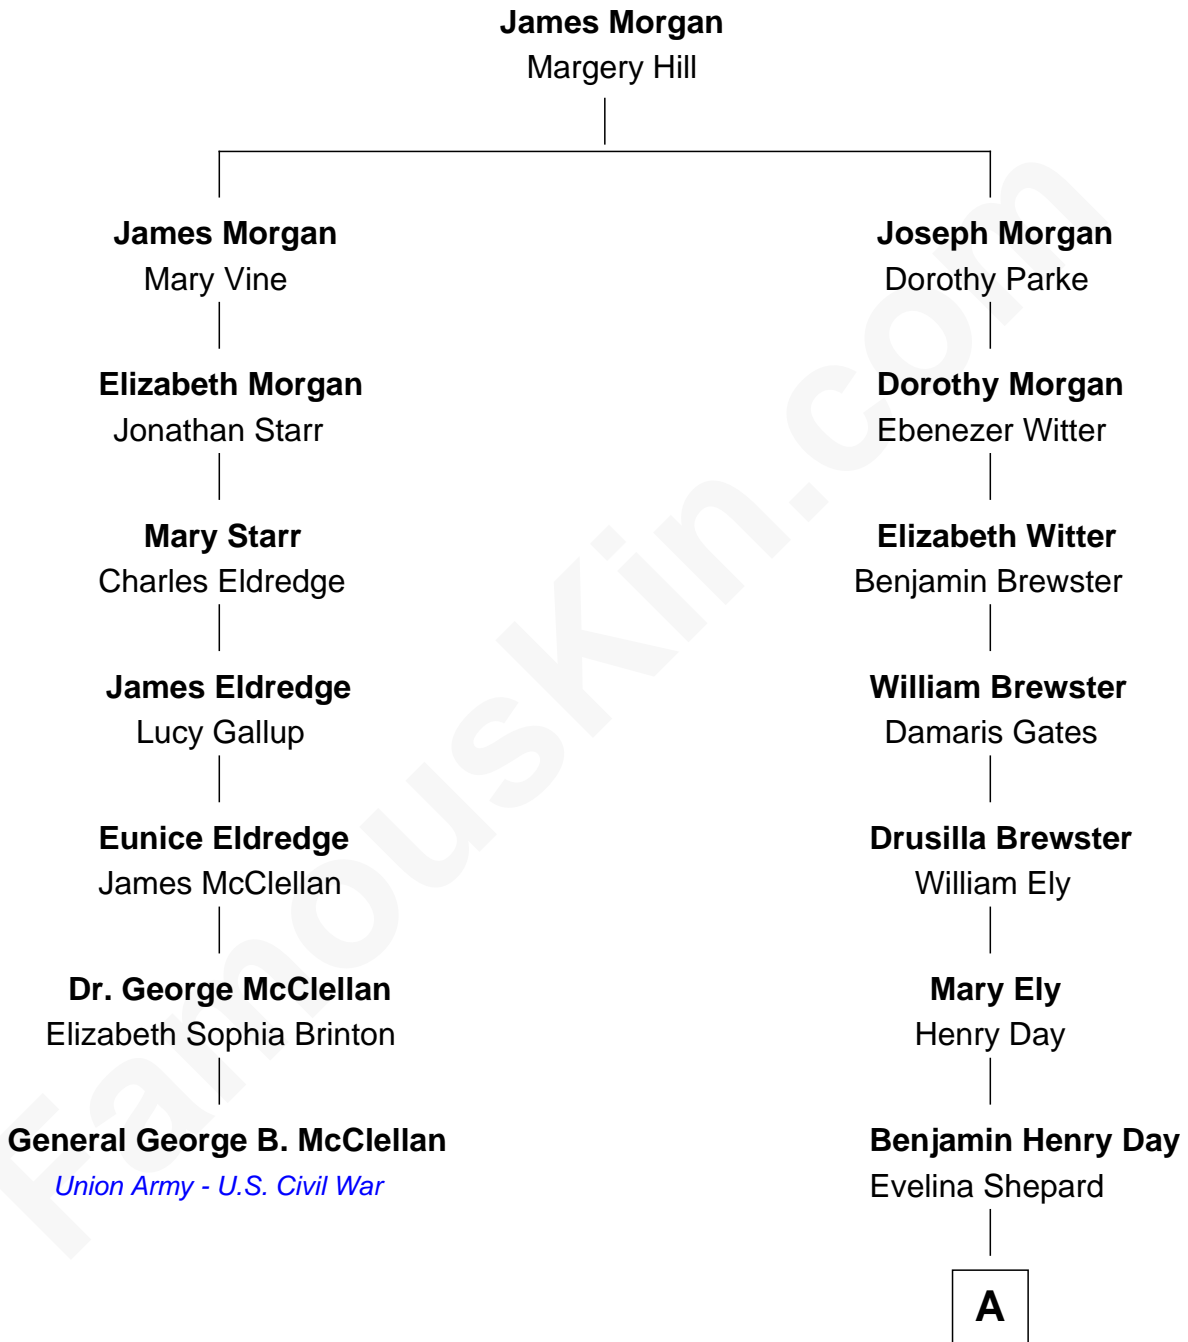

**FamousKin.com**  
**Relationship Chart of**  
**General George B. McClellan**  
*Union Army - U.S. Civil War*

6th cousin 2 times removed of

**Clarence Day**  
*Author of Life with Father*

A

Clarence Shepard Day  
Lavinia Elizabeth Stockwell