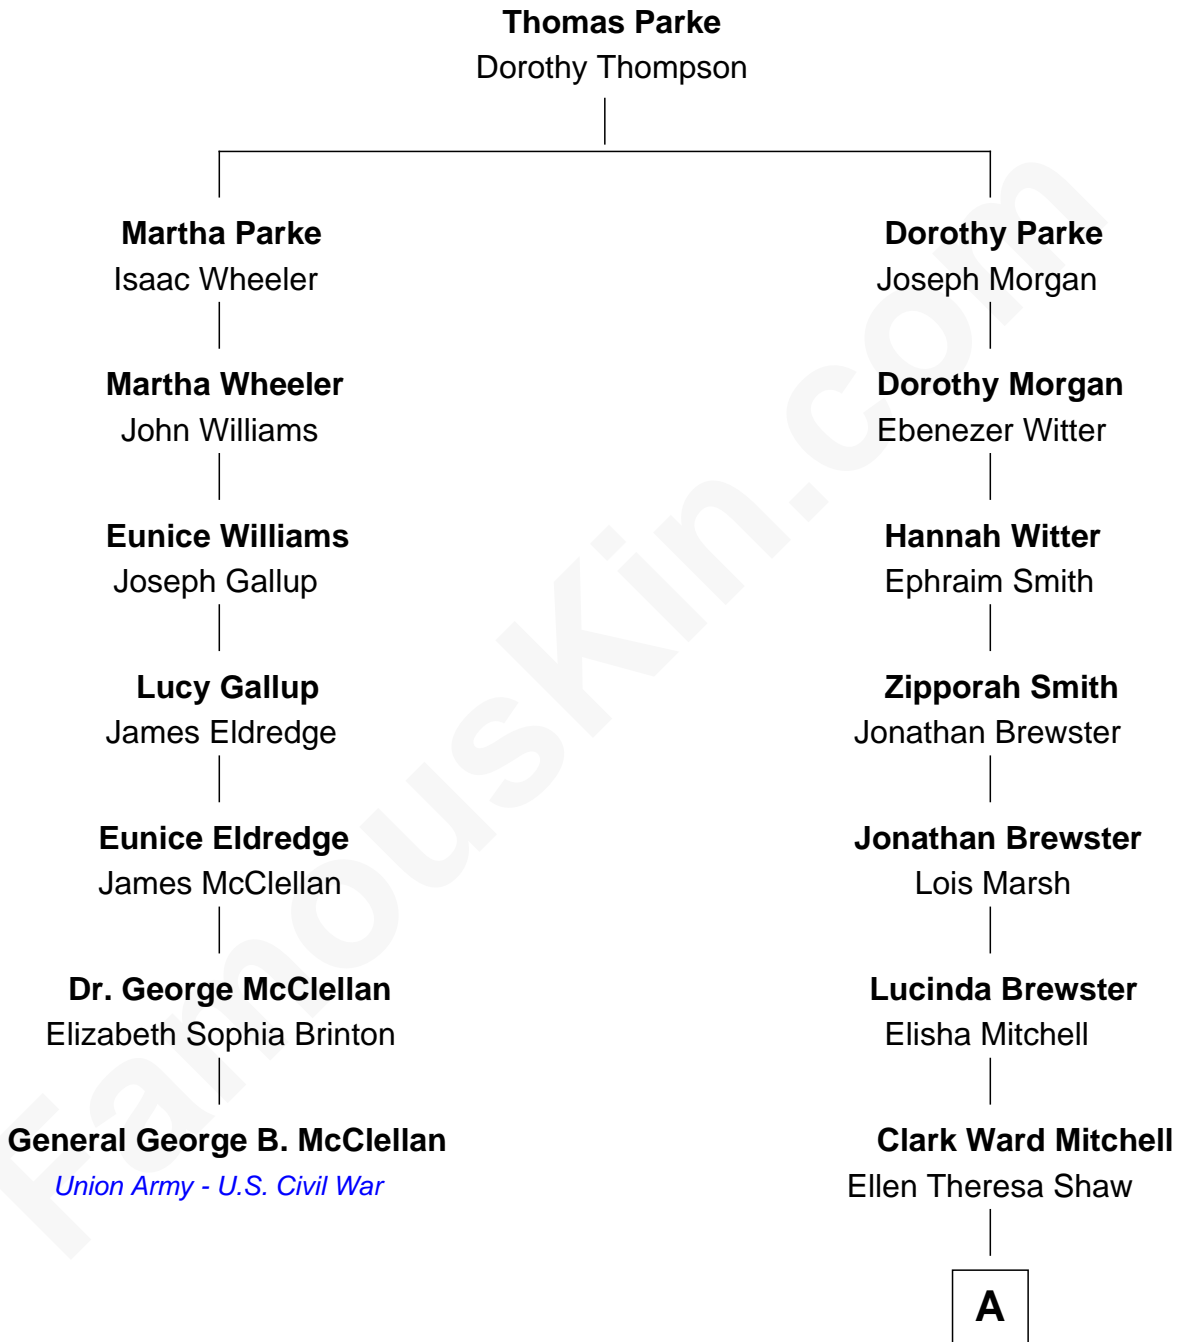

**FamousKin.com**  
**Relationship Chart of**  
**General George B. McClellan**  
*Union Army - U.S. Civil War*

**6th cousin 3 times removed of**

**Julia Child**  
*American Chef, Author and TV Personality*

**A**

**Julia Clark Mitchell**

Byron Weston

**Julia Carolyn Weston**

John McWilliams

**Julia Child**

*Chef, Author and TV Personality*