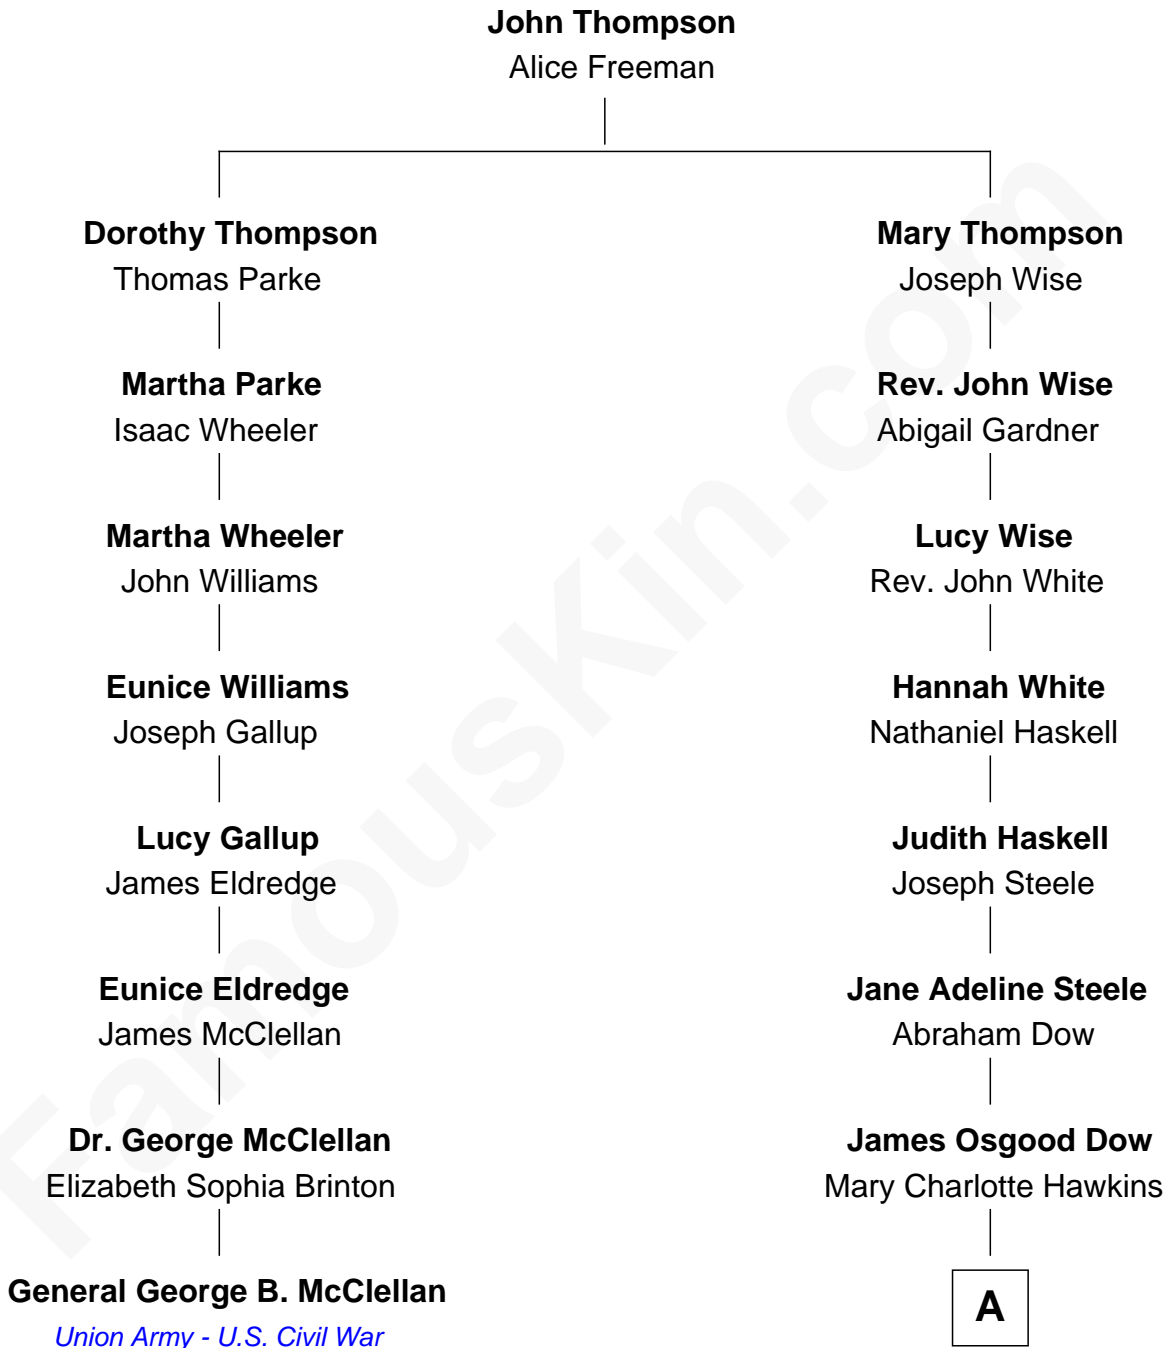

FamousKin.com
Relationship Chart of
General George B. McClellan
Union Army - U.S. Civil War

7th cousin 2 times removed of
Grace Slick
Singer, Songwriter - Jefferson Airplane

A

—
Grace Josephine Dow

Arthur Wilford Wing

—
Ivan Wilford Wing

Virginia Barnett

—
Grace Slick

Singer, Songwriter - Jefferson Airplane

FamousKin.com