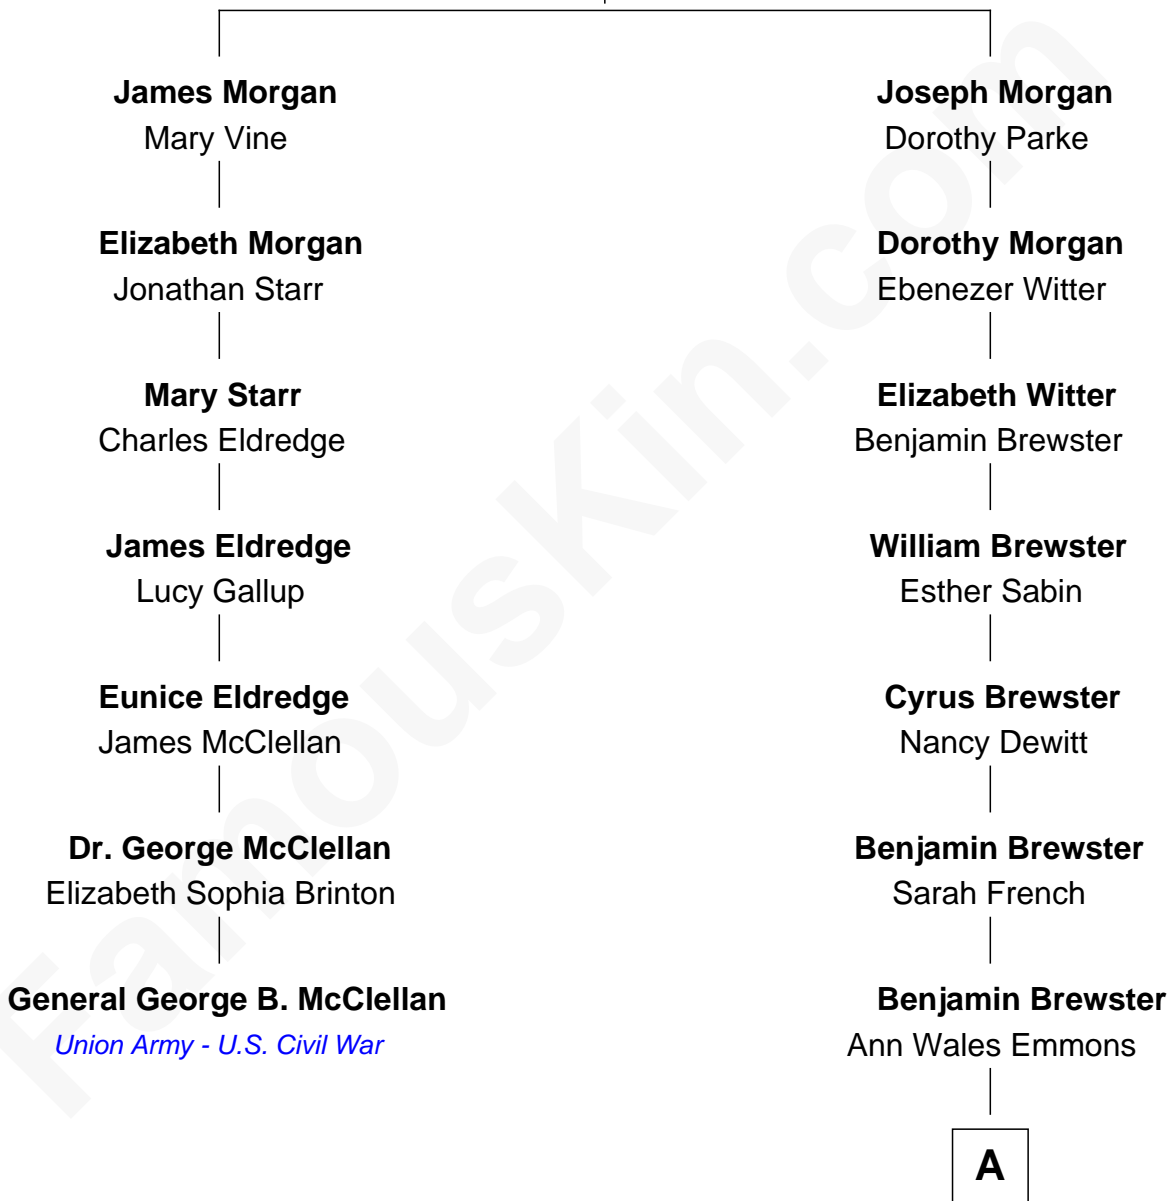

FamousKin.com
Relationship Chart of
General George B. McClellan
Union Army - U.S. Civil War

6th cousin 4 times removed of

Paget Brewster
TV Actress

James Morgan
 Margery Hill

A

Dr. George Washington Wales Brewster

Ellen Mackenzie Hodge

George Washington Wales Brewster

Joan Ryerson

Galen Brewster

Hathaway Tew

Paget Brewster

TV Actress