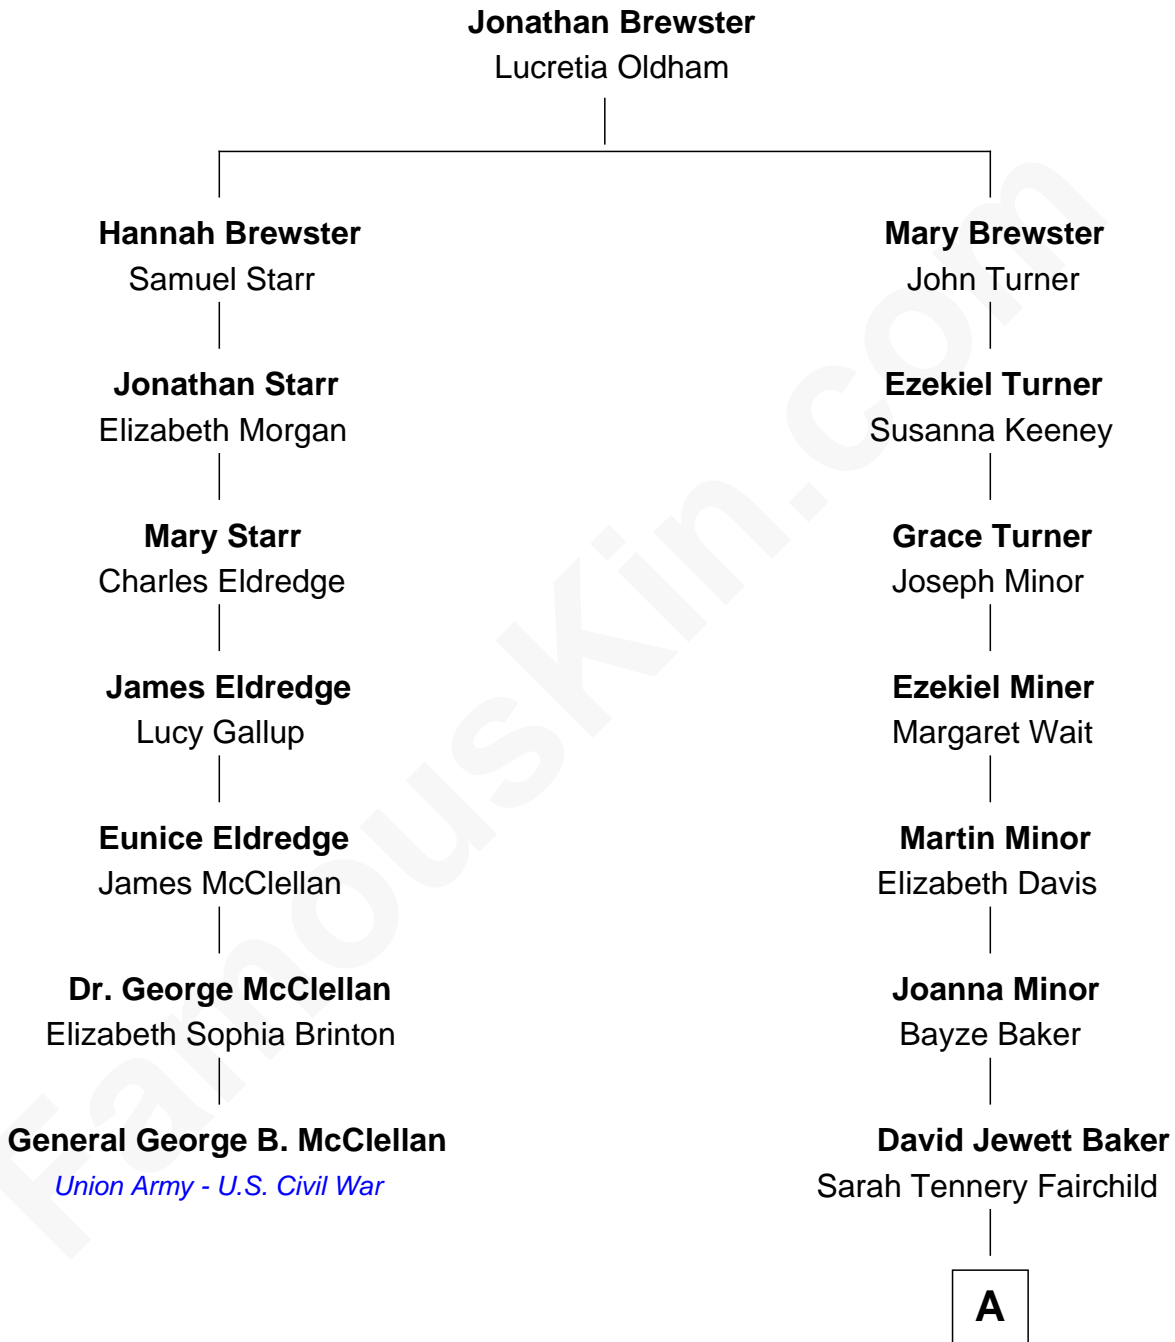

# FamousKin.com

## Relationship Chart of General George B. McClellan

*Union Army - U.S. Civil War*

6th cousin 5 times removed of

**Chevy Chase**

*Comedian, Actor and Writer*

A

**Sarah Tennery Baker**

Col. Lyne Shackelford Metcalfe

**Grace Metcalfe**

Charles Denison Chase

**Edward Leigh Chase**

Mabel Penrose Tinsley

**Edward Tinsley Chase**

Cathalene Parker Browning

**Chevy Chase**

*Comedian, Actor and Writer*