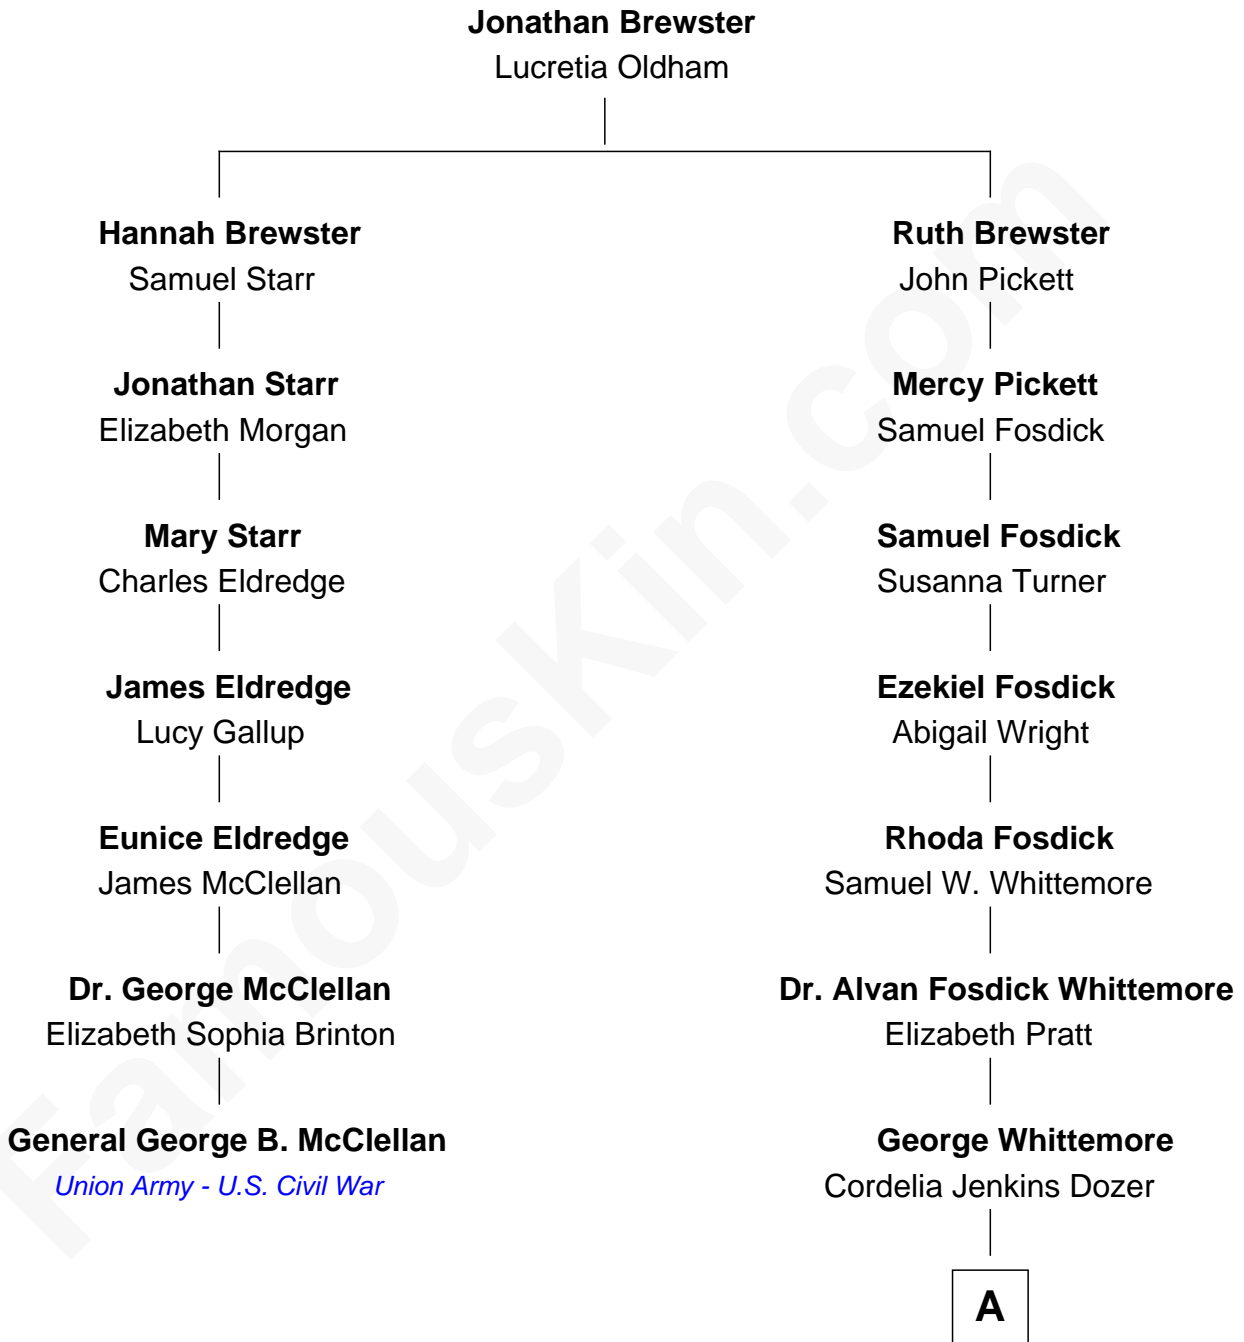

# FamousKin.com

## Relationship Chart of General George B. McClellan

*Union Army - U.S. Civil War*

6th cousin 5 times removed of

**Ellen DeGeneres**

*Comedienne and TV Personality*

**A**

**Mary Whittemore**

Joseph C. DeGeneres

**Alfred George DeGeneres**

Julia E. Billiu

**Elliot Everett DeGeneres**

Ruth Elodie Martin

**Elliot Everett DeGeneres**

Betty Jane Pfeffer

**Ellen DeGeneres**

*Comedienne and TV Personality*