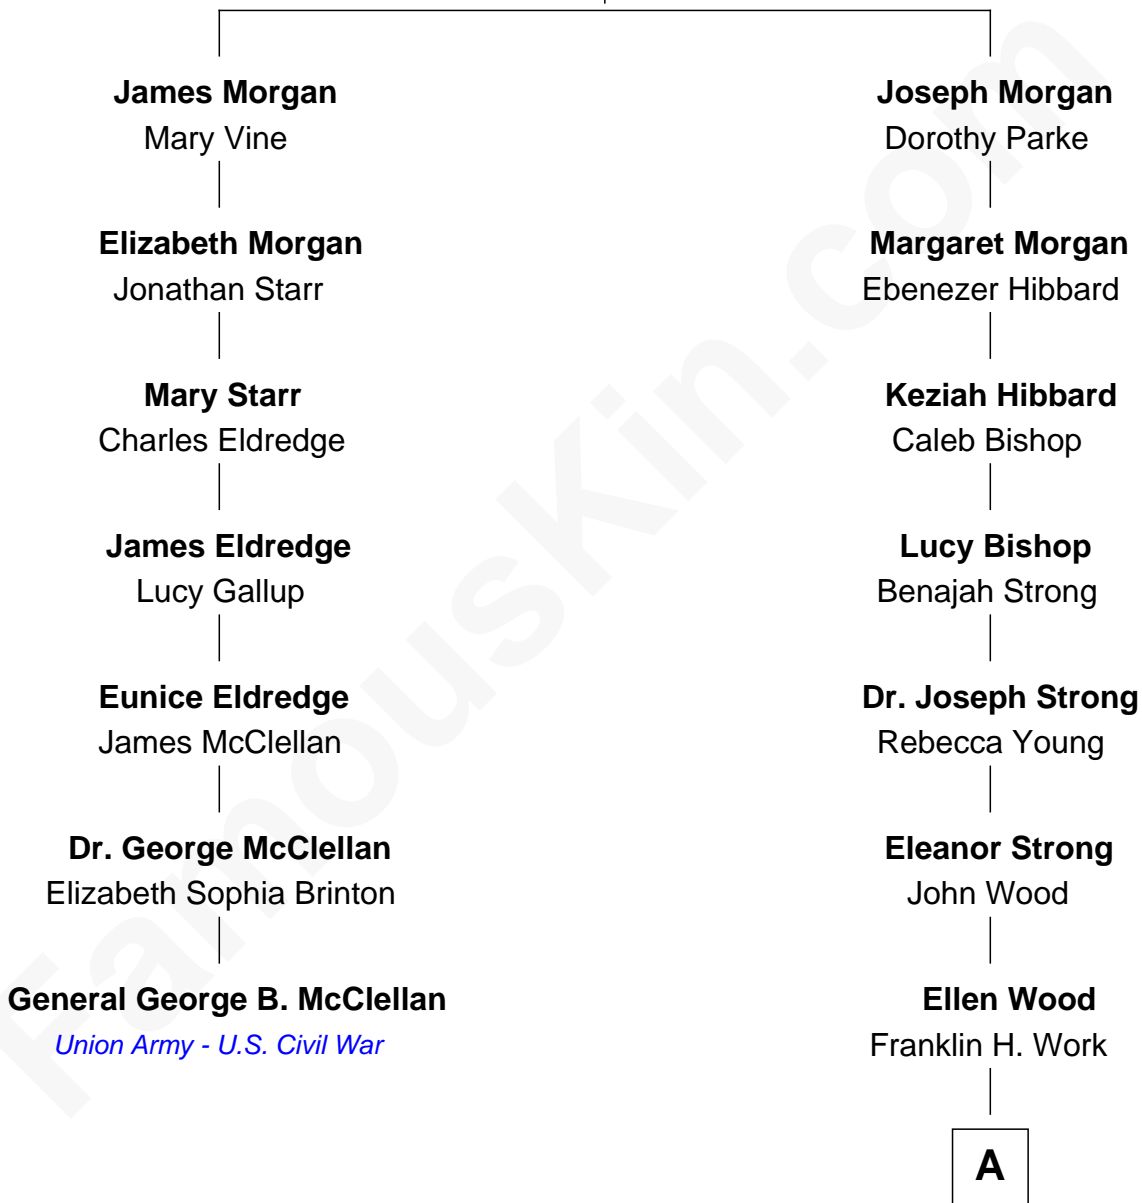

FamousKin.com
Relationship Chart of
General George B. McClellan
Union Army - U.S. Civil War

6th cousin 5 times removed of

Oliver Platt
Movie Actor

James Morgan
 Margery Hill

A

—
Frances Eleanor Work
James Boothby Burke Roche