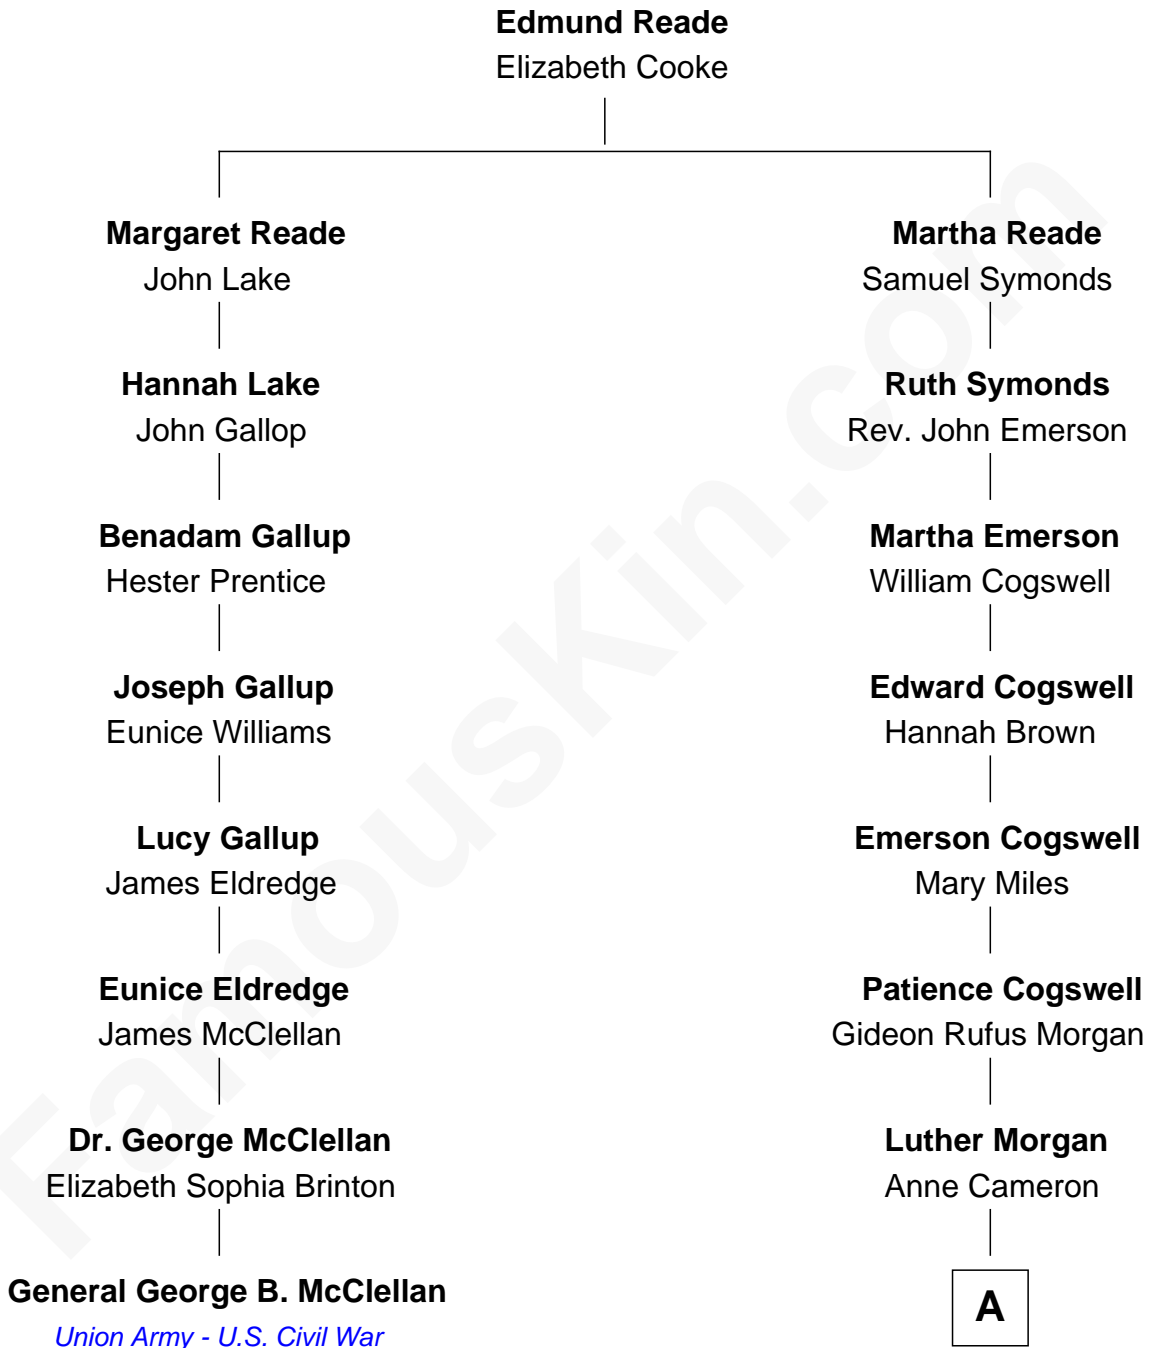

**FamousKin.com**  
**Relationship Chart of**  
**General George B. McClellan**  
*Union Army - U.S. Civil War*

**7th cousin 2 times removed of**  
**Thomas Hunt Morgan**  
*Nobel Prize Winner in Physiology or Medicine*

**A**

Calvin Cogswell Morgan

Henrietta Hunt

Charlton Hunt Morgan

Ellen Key Howard

Thomas Hunt Morgan

*Nobel Prize Winner*

FamousKin.com