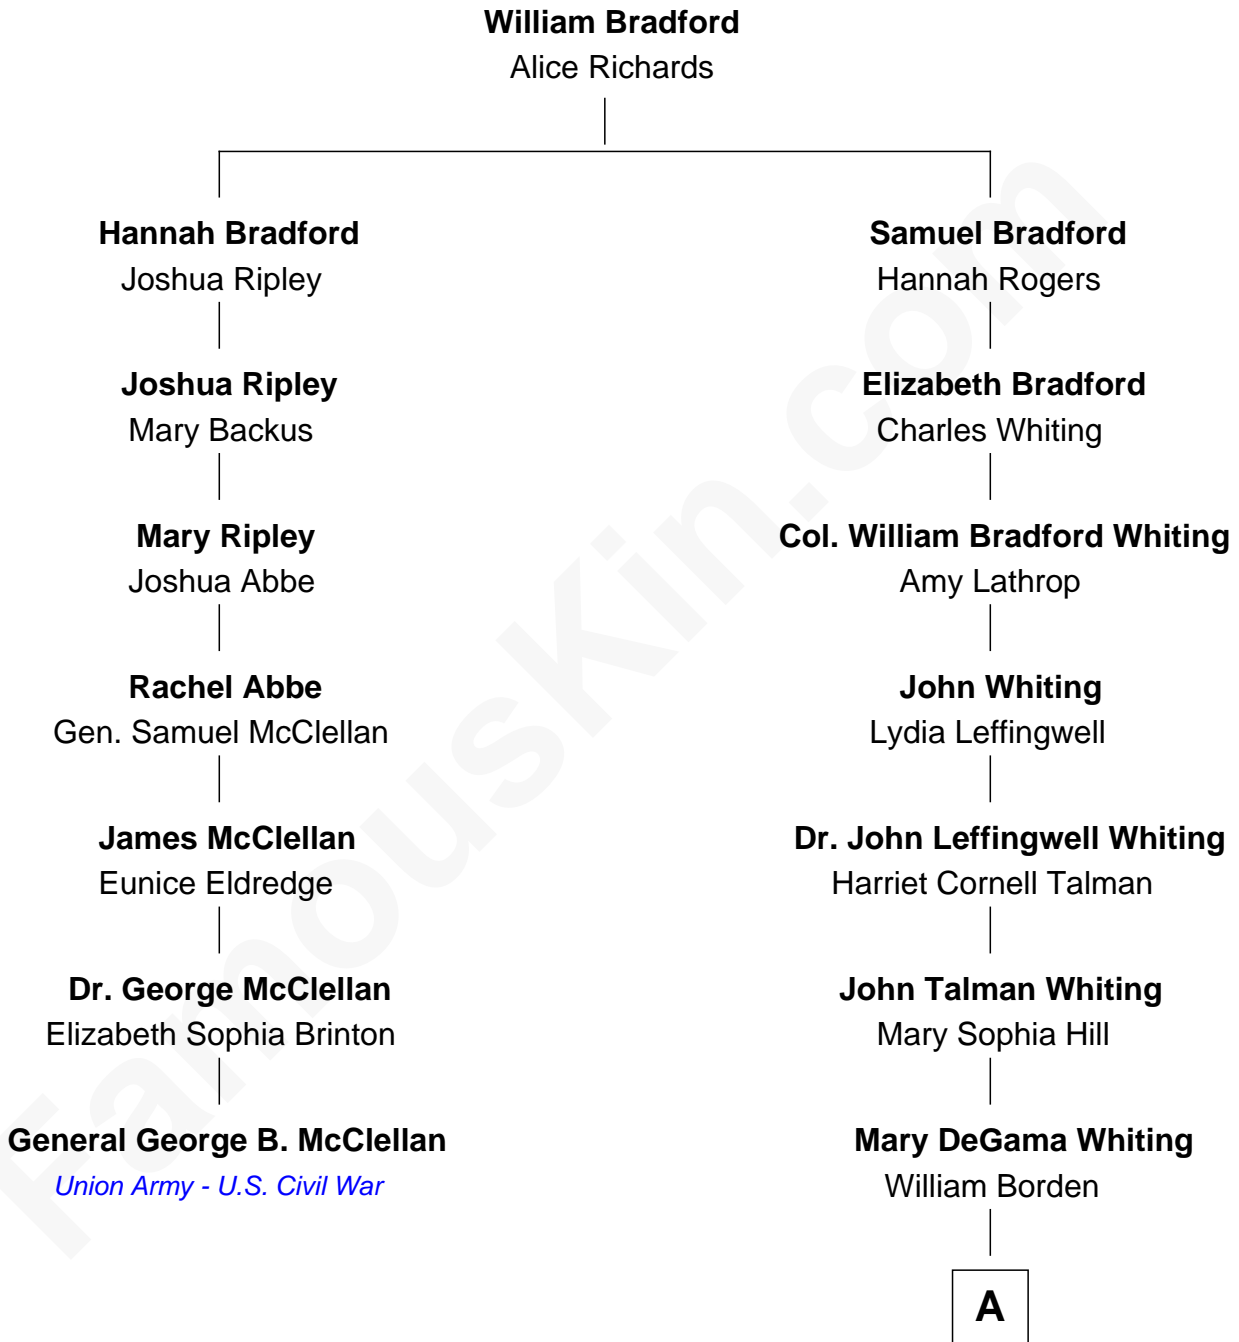

**FamousKin.com**  
**Relationship Chart of**  
**General George B. McClellan**  
*Union Army - U.S. Civil War*

6th cousin 3 times removed of

**Adlai Stevenson III**  
*U.S. Senator from Illinois*

**A**

—  
**John Borden**

Ellen Wallace Waller

—  
**Ellen Borden**

Adlai Ewing Stevenson

—  
**Adlai Stevenson III**

*U.S. Senator from Illinois*

FamousKin.com