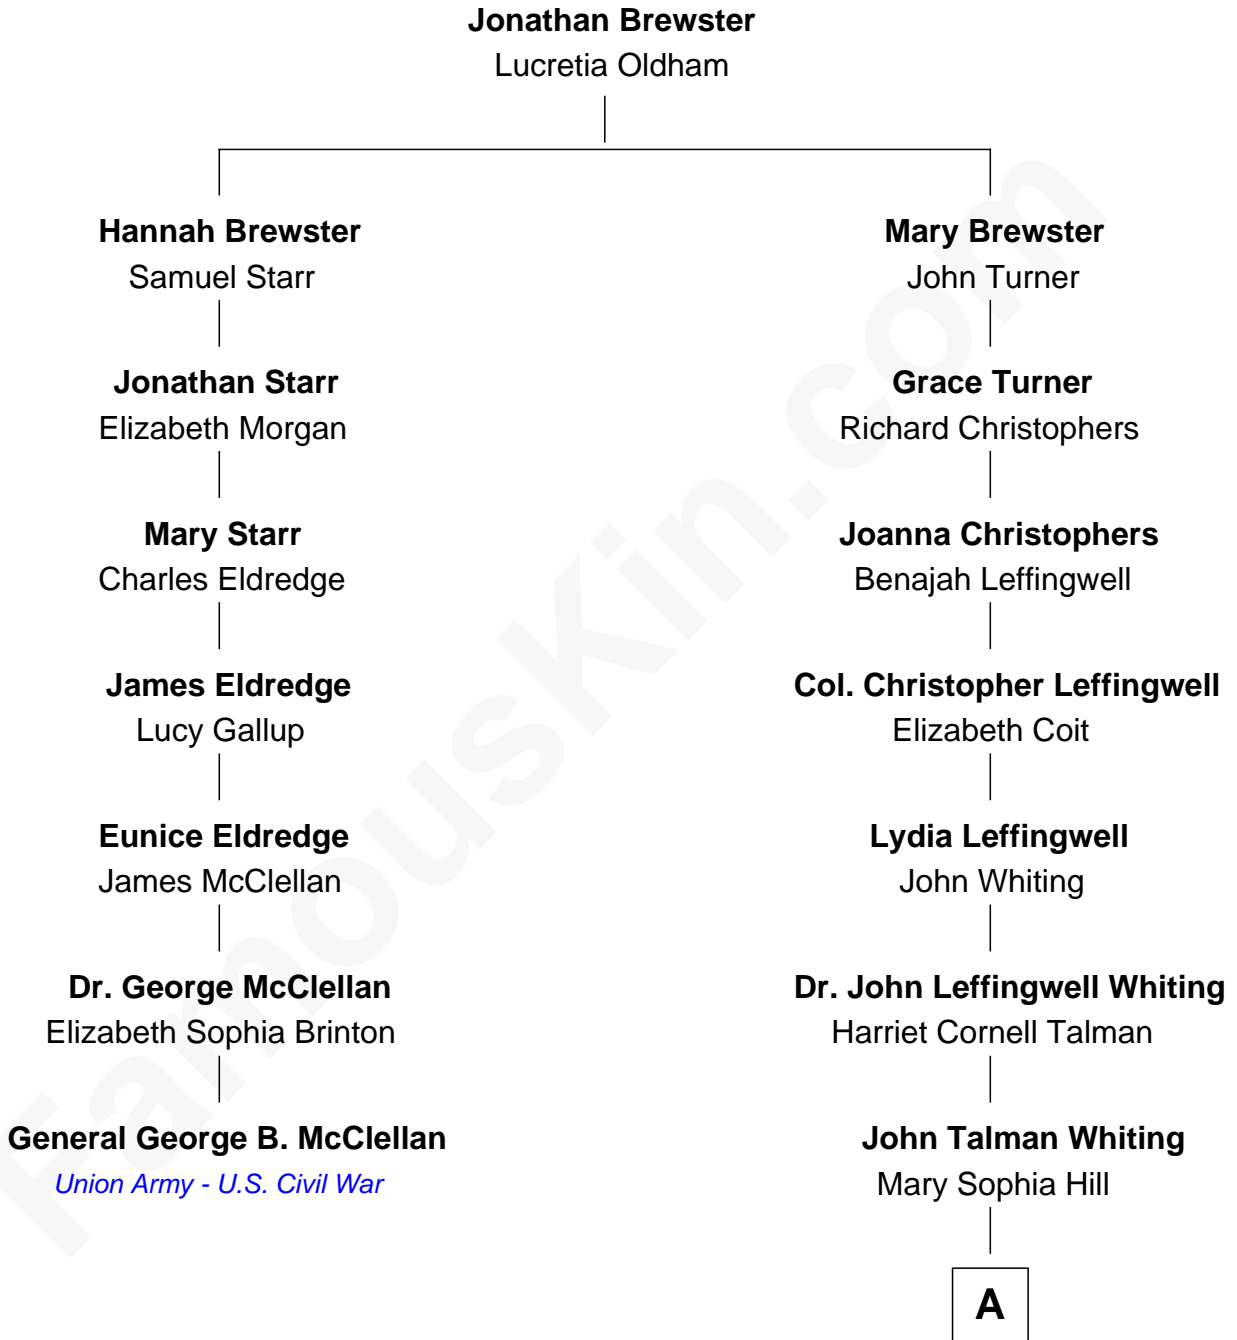

**FamousKin.com**  
**Relationship Chart of**  
**General George B. McClellan**

*Union Army - U.S. Civil War*

6th cousin 4 times removed of

**Adlai Stevenson III**

*U.S. Senator from Illinois*

**A**

|  
**Mary DeGama Whiting**

William Borden

|  
**John Borden**

Ellen Wallace Waller

|  
**Ellen Borden**

Adlai Ewing Stevenson

|  
**Adlai Stevenson III**

*U.S. Senator from Illinois*

FamousKin.com