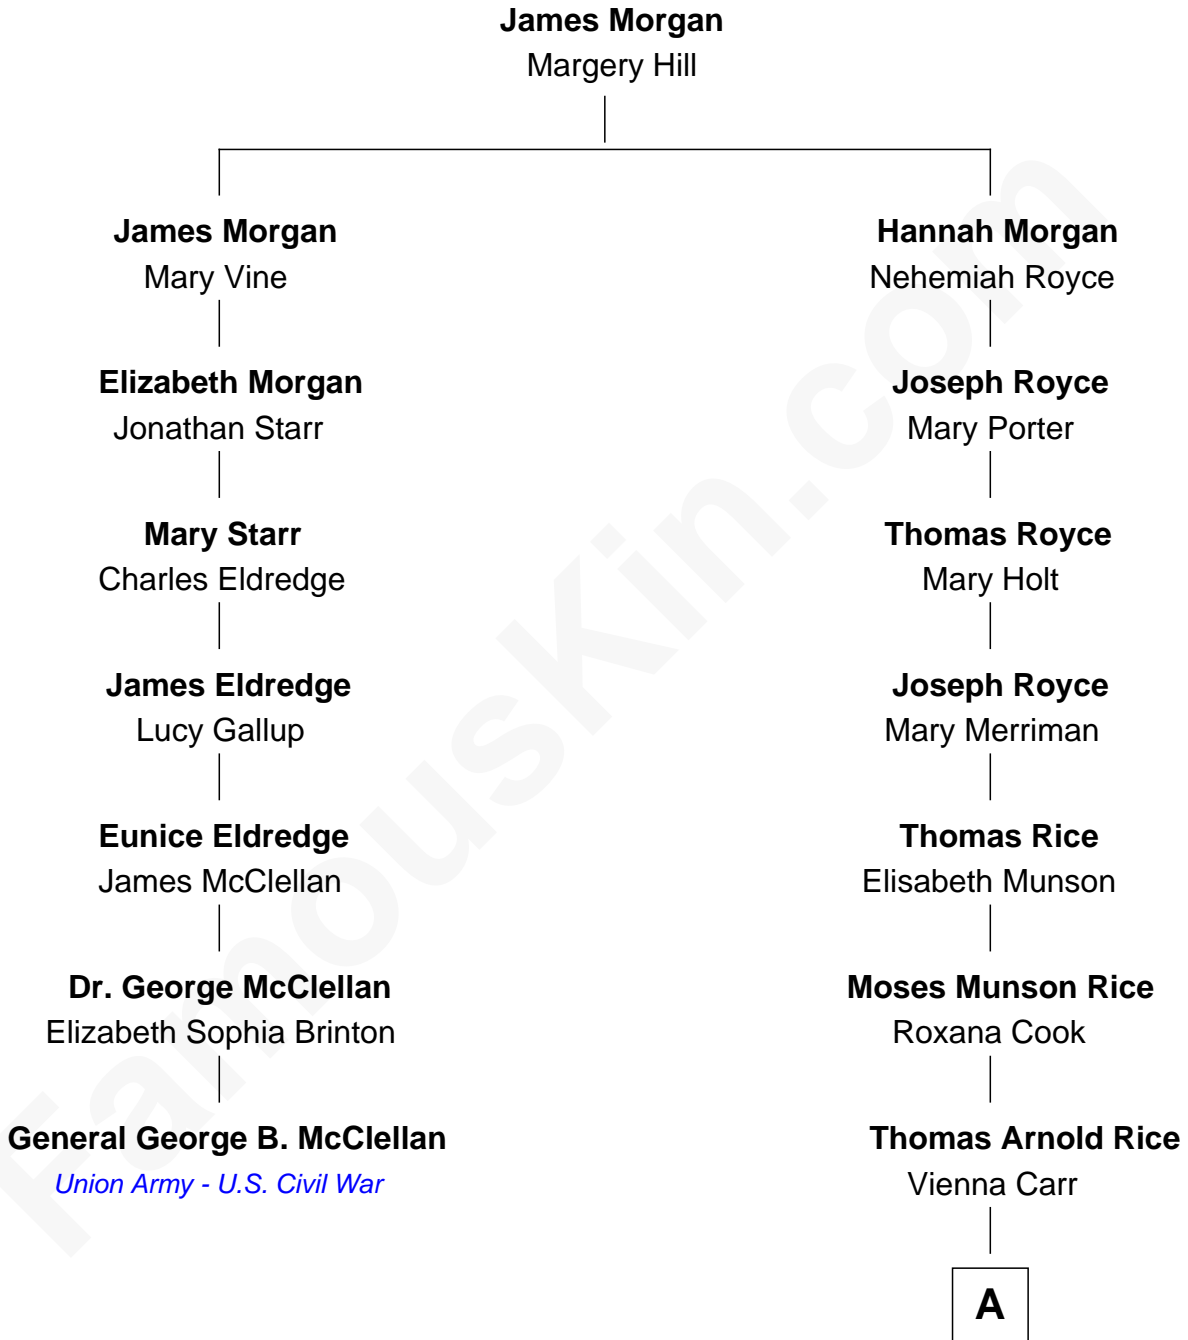

FamousKin.com
Relationship Chart of
General George B. McClellan
Union Army - U.S. Civil War

6th cousin 4 times removed of
Charlie Munger
Vice-Chairman of Berkshire Hathaway

A

—
Caroline A. Rice
William H. Ingham

—
Helen Vienna Ingham
Charles W. Russell

—
Florence V. Russell
Alfred Case Munger

—
Charlie Munger
Vice-Chairman of Berkshire Hathaway