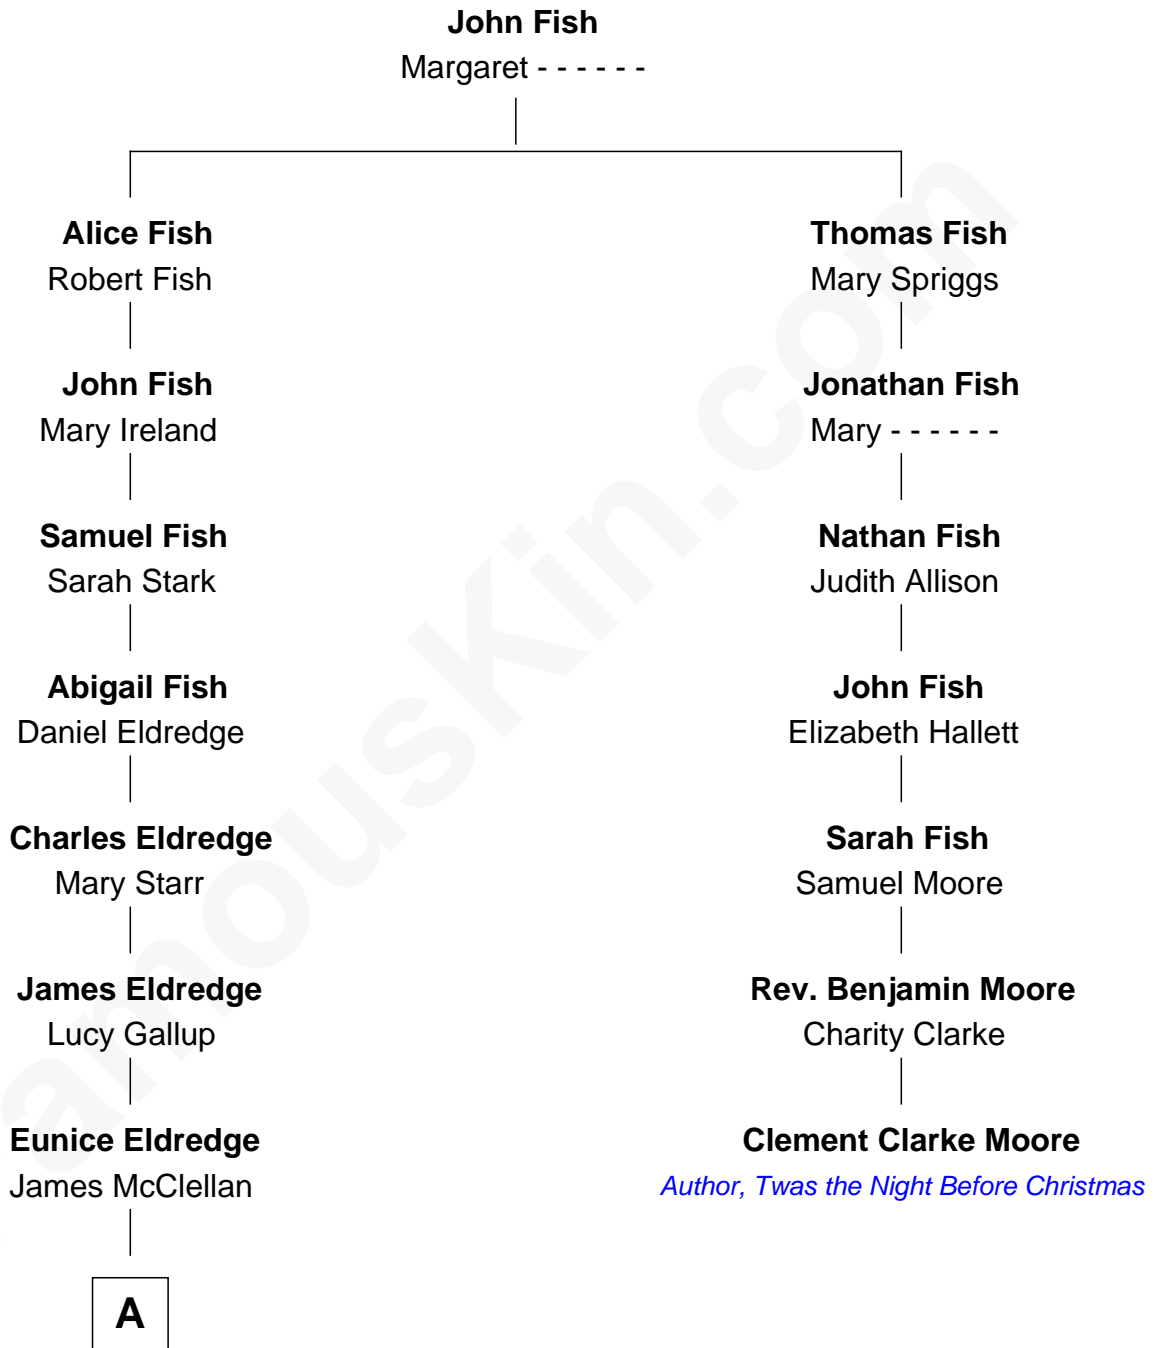

FamousKin.com
Relationship Chart of
General George B. McClellan
Union Army - U.S. Civil War

6th cousin 2 times removed of
Clement Clarke Moore
Author of "Twas the Night Before Christmas"

A

Dr. George McClellan
Elizabeth Sophia Brinton

General George B. McClellan
Union Army - U.S. Civil War

FamousKin.com