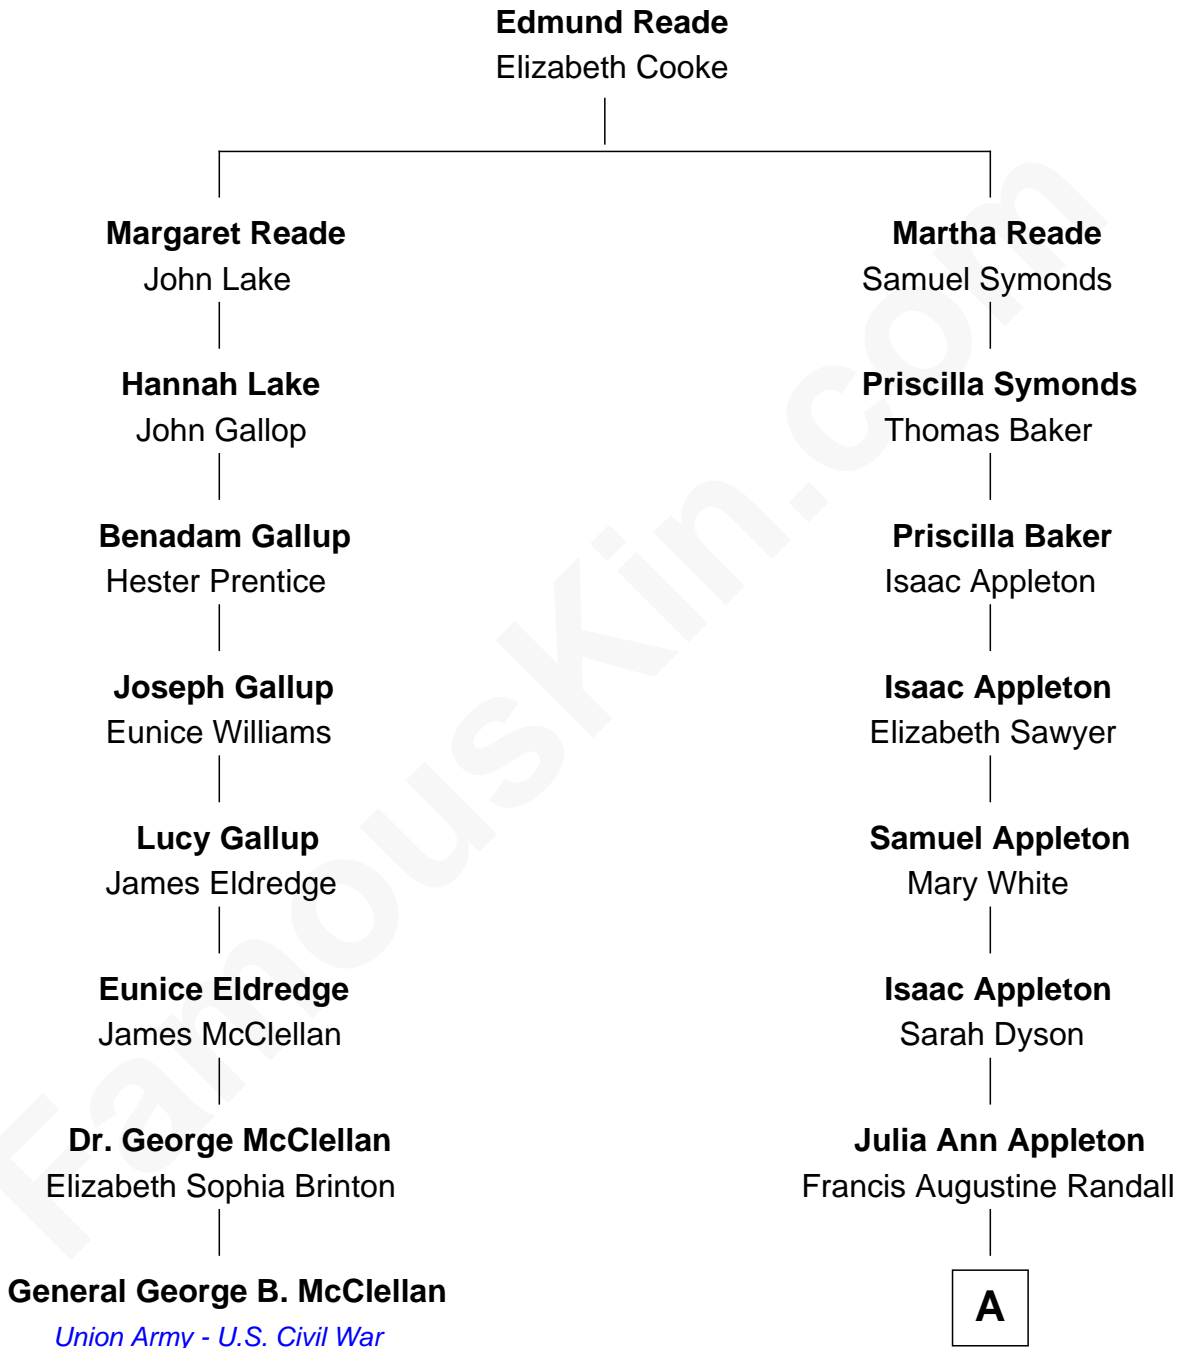

FamousKin.com
Relationship Chart of
General George B. McClellan
Union Army - U.S. Civil War

7th cousin 4 times removed of

James Spader
TV and Movie Actor

A

Julia M. Randall

William E. Fraser

Edward Abbott Fraser

Myrtle H. Brown

James Randall Fraser

Elizabeth Higginson Bowditch

Jean Fraser

Stoddard Greenwood Spader

James Spader

TV and Movie Actor