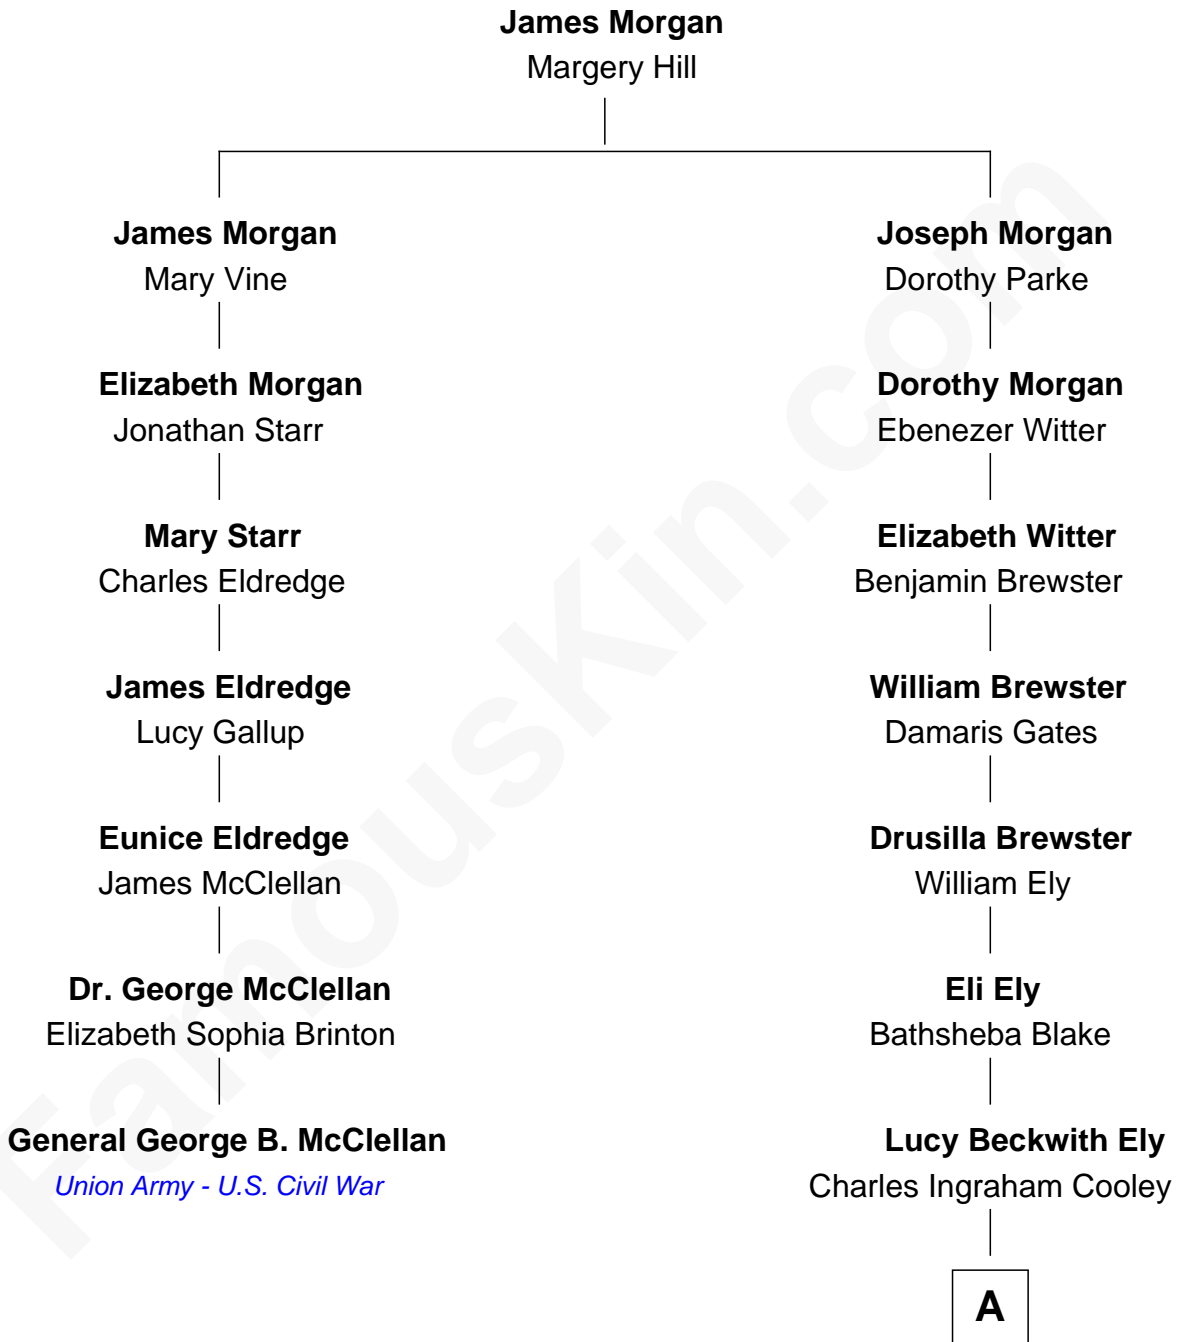

FamousKin.com
Relationship Chart of
General George B. McClellan
Union Army - U.S. Civil War

6th cousin 5 times removed of

Elisabeth Shue
TV and Movie Actress

A

—
Mary Jane Cooley
Giles Buckingham Willcox

—
Harriet Grace Brewster Willcox
Alexander Hunter Gunn

—
Mary Brewster Gunn
Adoniram Judson Wells

—
Anne Brewster Wells
James William Shue

—
Elisabeth Shue
TV and Movie Actress