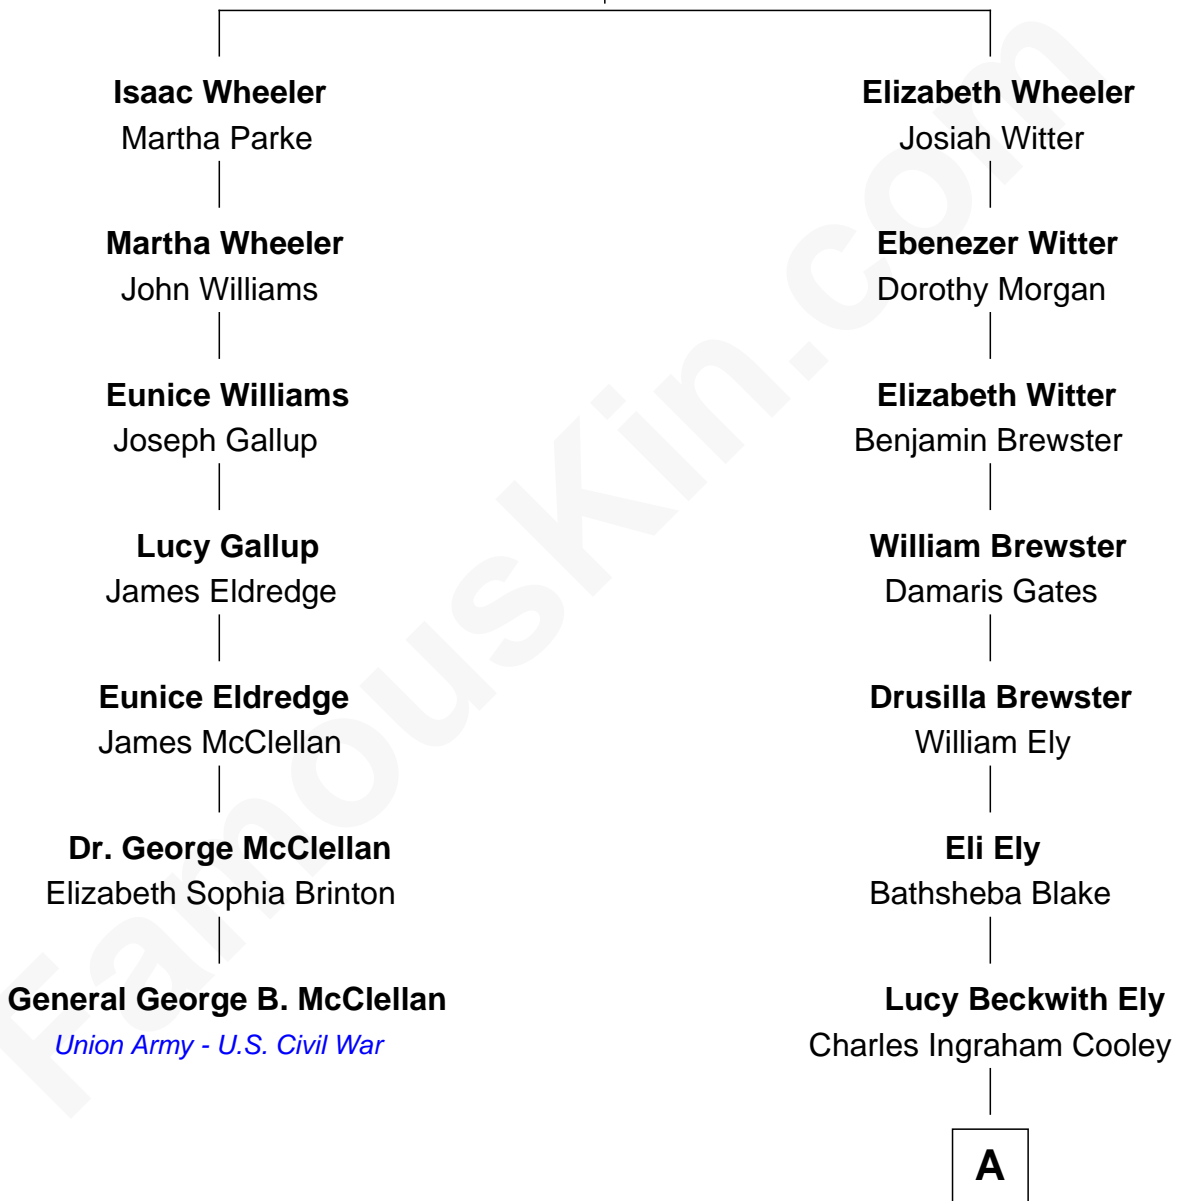

**FamousKin.com**  
**Relationship Chart of**  
**General George B. McClellan**  
*Union Army - U.S. Civil War*

6th cousin 5 times removed of

**Andrew Shue**  
*TV Actor*

**Thomas Wheeler**

Mary - - - - -

A

**Mary Jane Cooley**  
Giles Buckingham Willcox

**Harriet Grace Brewster Willcox**  
Alexander Hunter Gunn

**Mary Brewster Gunn**  
Adoniram Judson Wells

**Anne Brewster Wells**  
James William Shue

**Andrew Shue**  
*TV Actor*