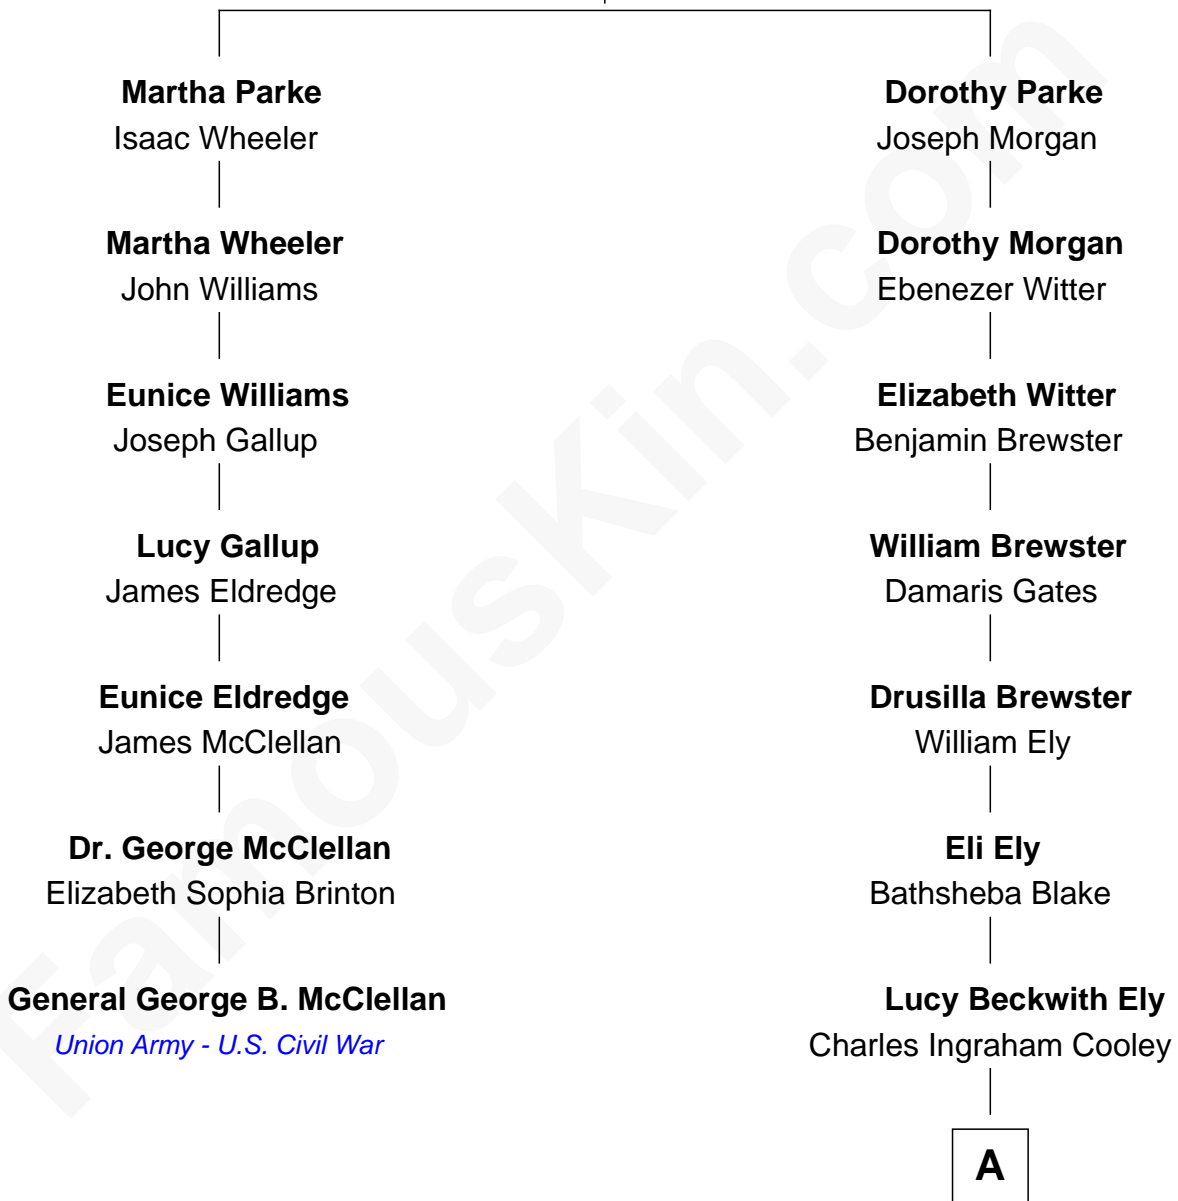

FamousKin.com
Relationship Chart of
General George B. McClellan
Union Army - U.S. Civil War

6th cousin 5 times removed of

Andrew Shue
TV Actor

Thomas Parke
Dorothy Thompson

A

Mary Jane Cooley
Giles Buckingham Willcox

Harriet Grace Brewster Willcox
Alexander Hunter Gunn

Mary Brewster Gunn
Adoniram Judson Wells

Anne Brewster Wells
James William Shue

Andrew Shue
TV Actor