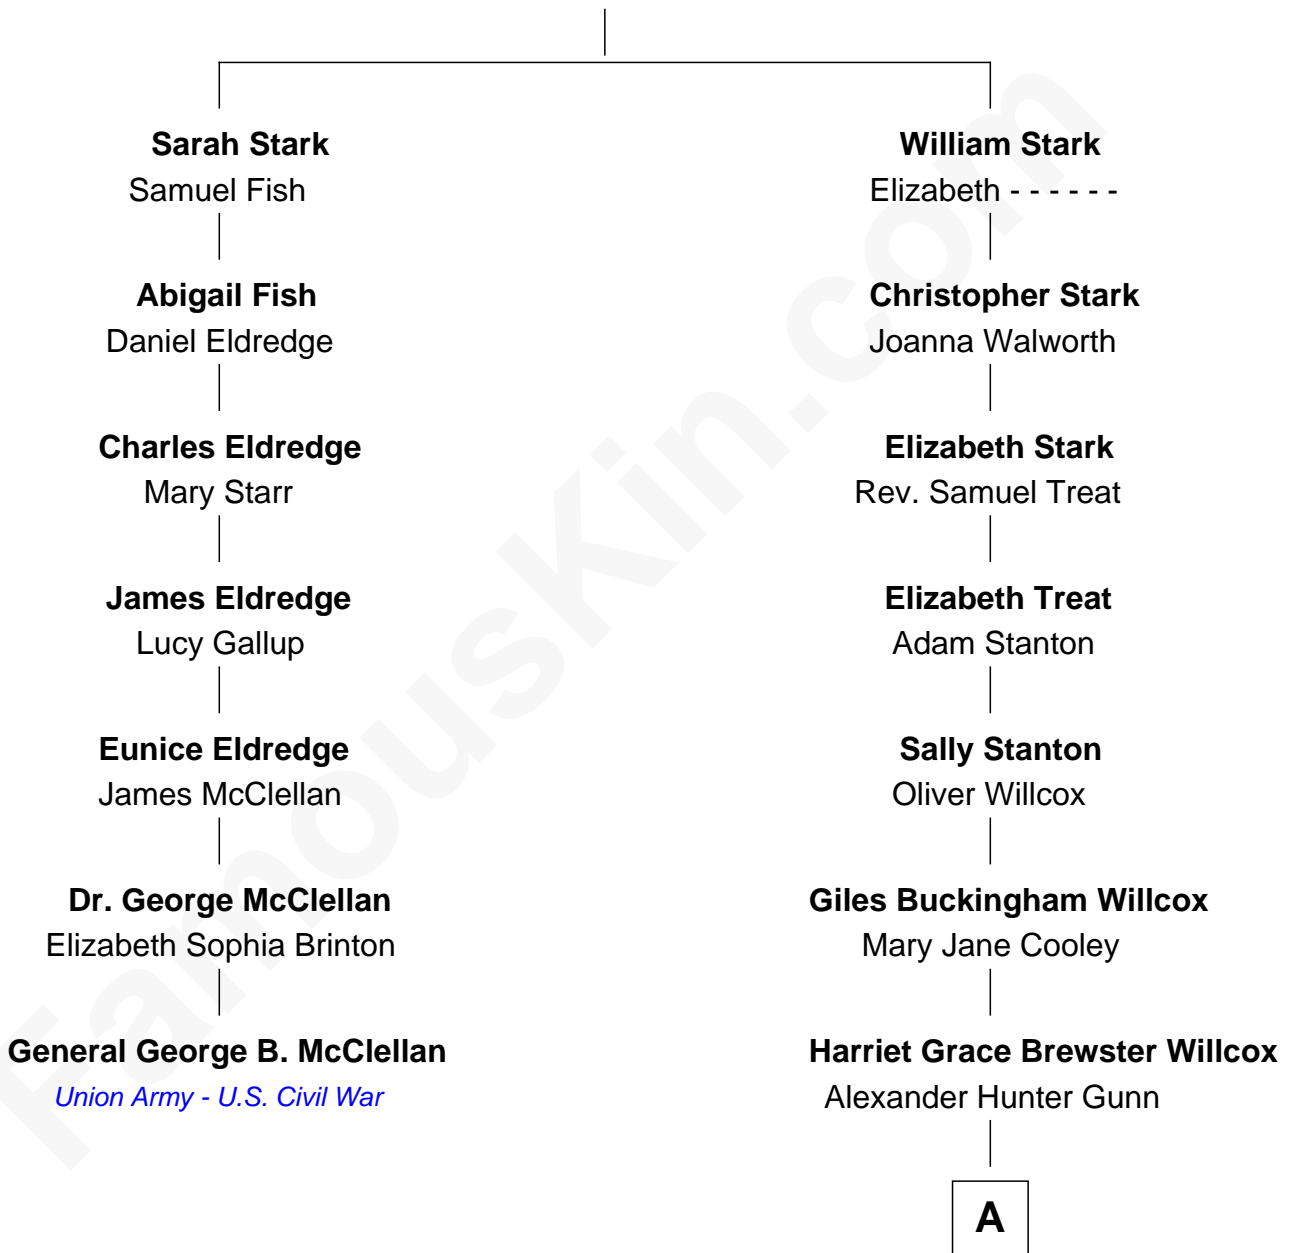

**FamousKin.com**  
**Relationship Chart of**  
**General George B. McClellan**  
*Union Army - U.S. Civil War*

6th cousin 3 times removed of

**Andrew Shue**  
*TV Actor*

**Aaron Stark**

A

**Mary Brewster Gunn**  
Adoniram Judson Wells

**Anne Brewster Wells**  
James William Shue

**Andrew Shue**  
*TV Actor*

FamousKin.com