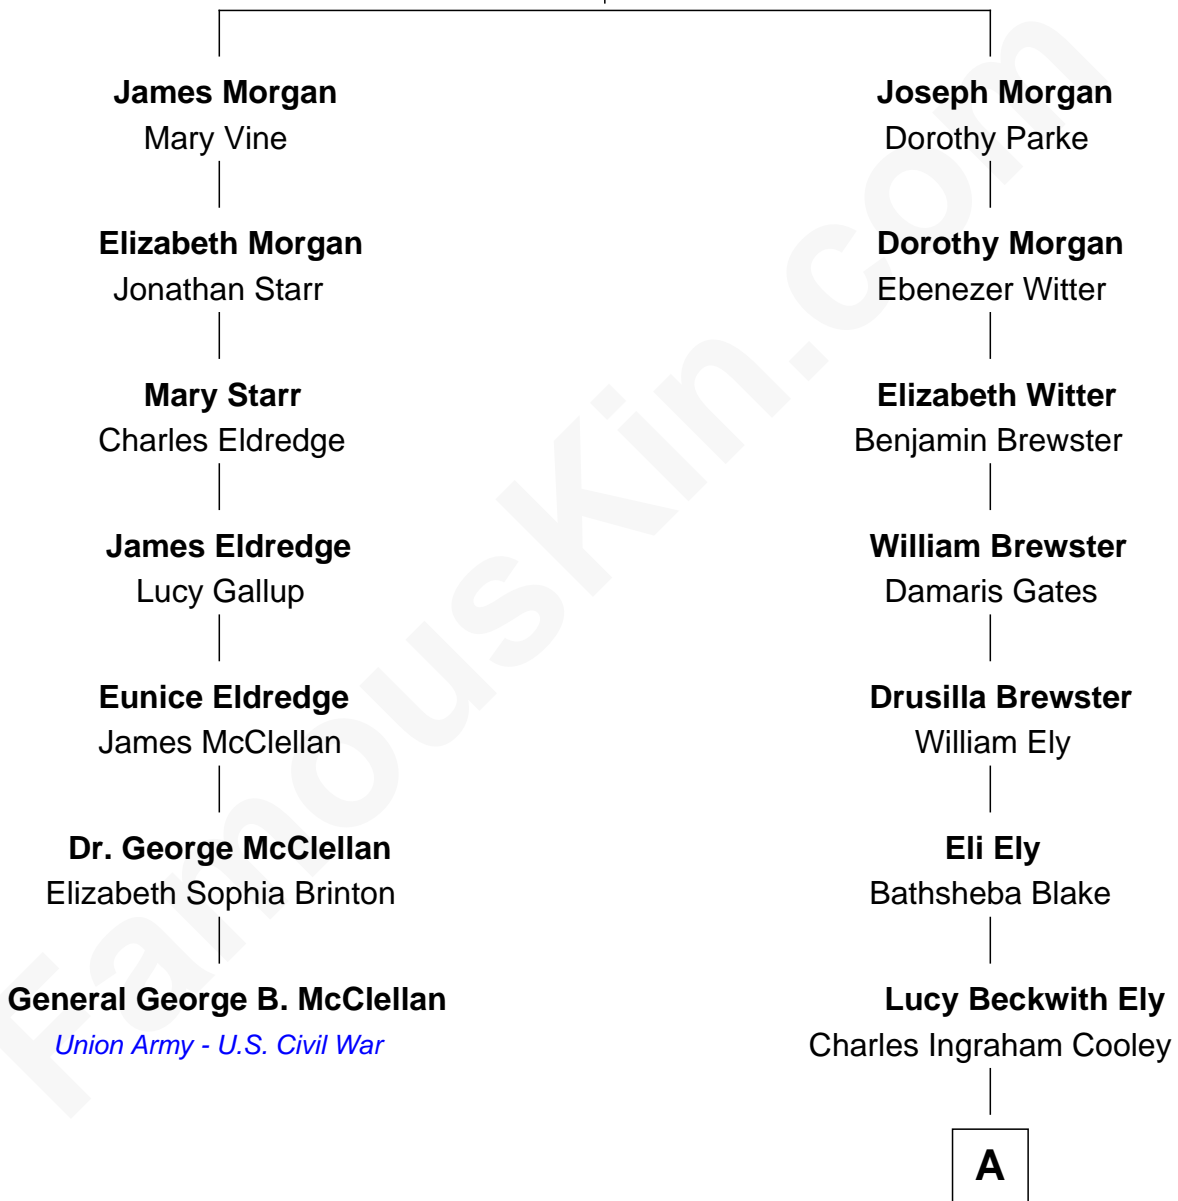

FamousKin.com
Relationship Chart of
General George B. McClellan
Union Army - U.S. Civil War

6th cousin 5 times removed of

Andrew Shue
TV Actor

James Morgan
 Margery Hill

A

Mary Jane Cooley
Giles Buckingham Willcox

Harriet Grace Brewster Willcox
Alexander Hunter Gunn

Mary Brewster Gunn
Adoniram Judson Wells

Anne Brewster Wells
James William Shue

Andrew Shue
TV Actor