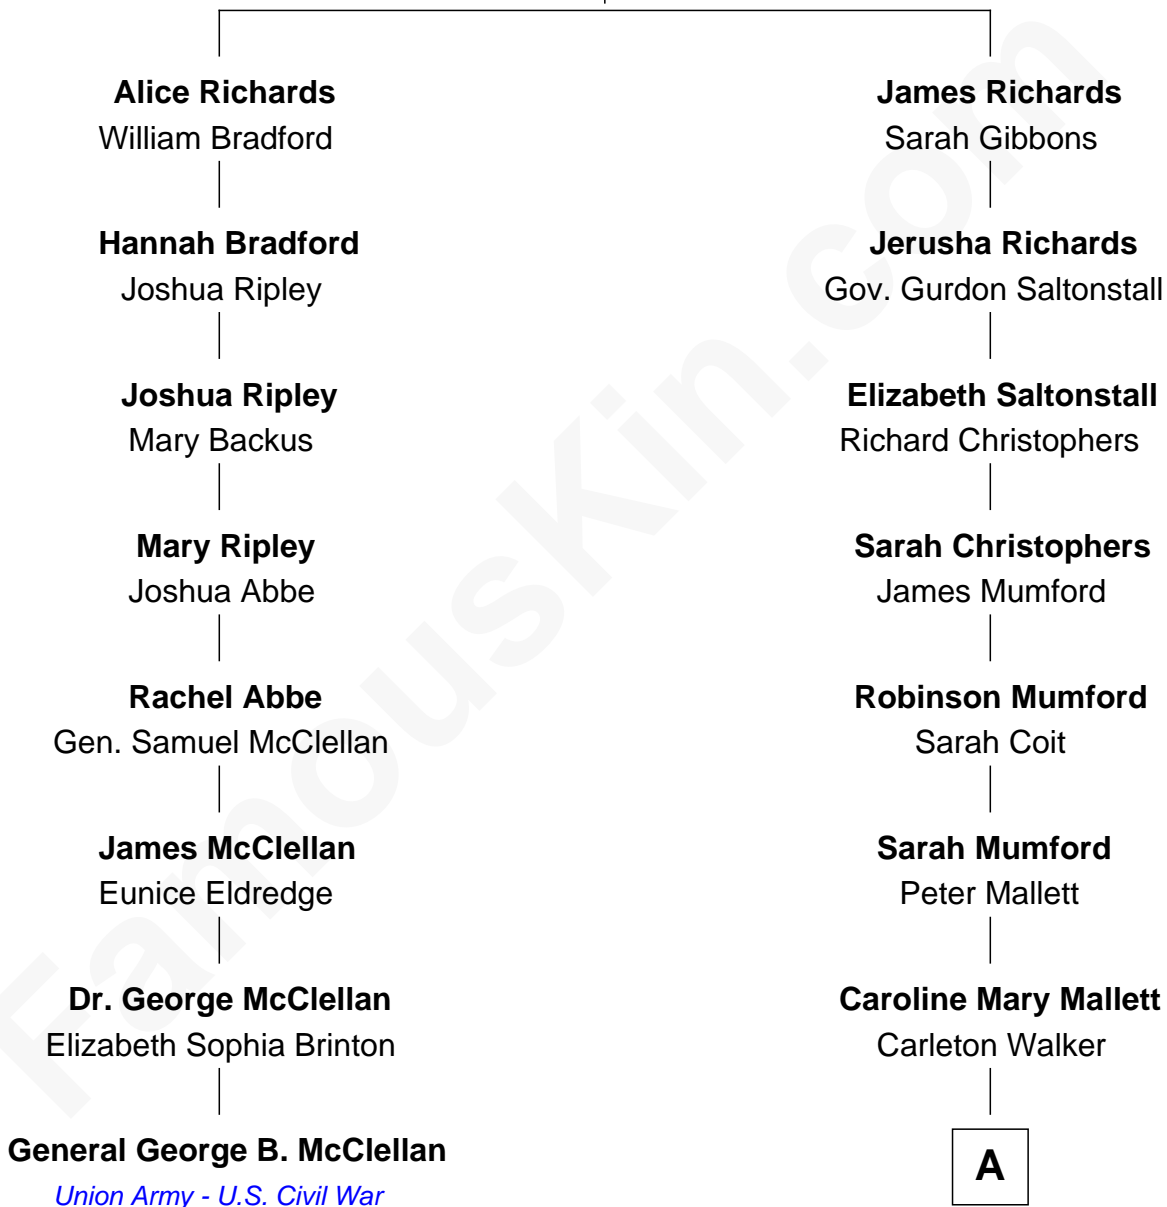

FamousKin.com
Relationship Chart of
General George B. McClellan
Union Army - U.S. Civil War

7th cousin 4 times removed of

Carly Fiorina
CEO of Hewlett-Packard

Thomas Richards
 Welthian - - - - -

A

—
Margaret Isabella Walker

Heinrich Weber

—
John Walker Weber

Maude Graves

—
Cara Carleton Weber

Harold Marvin Sneed

—
Joseph Tyree Sneed

Madelon Montross Juergens

—
Carly Fiorina