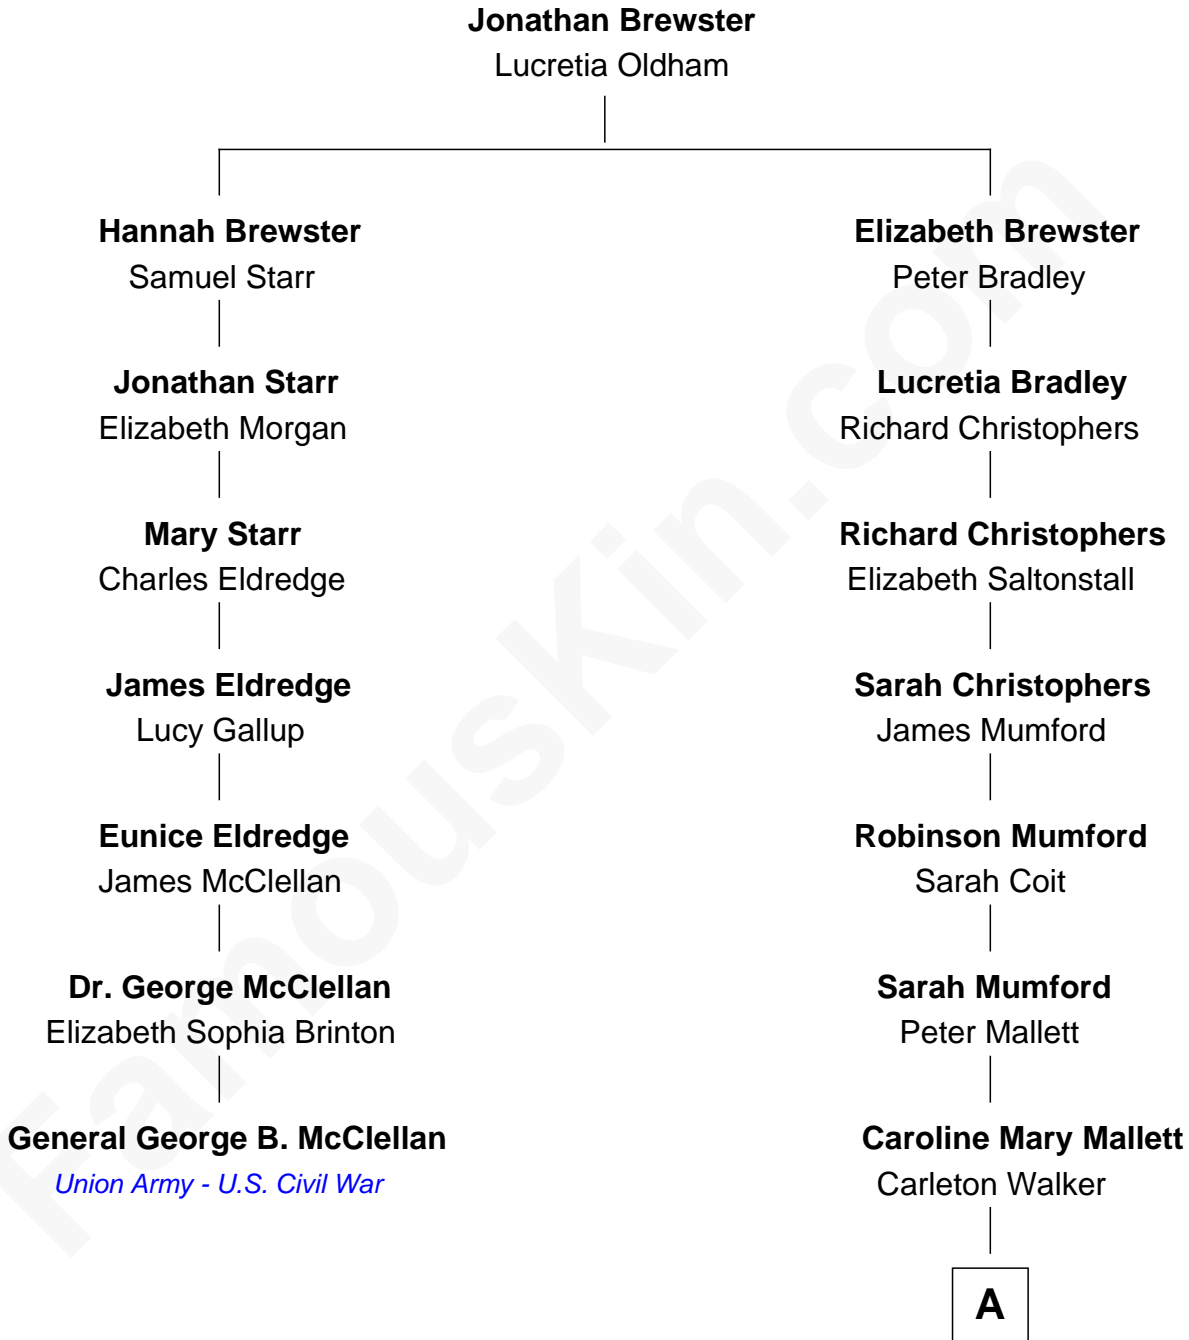

**FamousKin.com**  
**Relationship Chart of**  
**General George B. McClellan**  
*Union Army - U.S. Civil War*

6th cousin 5 times removed of  
**Carly Fiorina**  
*CEO of Hewlett-Packard*

**A**

**Margaret Isabella Walker**

Heinrich Weber

**John Walker Weber**

Maude Graves

**Cara Carleton Weber**

Harold Marvin Sneed

**Joseph Tyree Sneed**

Madelon Montross Juergens

**Carly Fiorina**