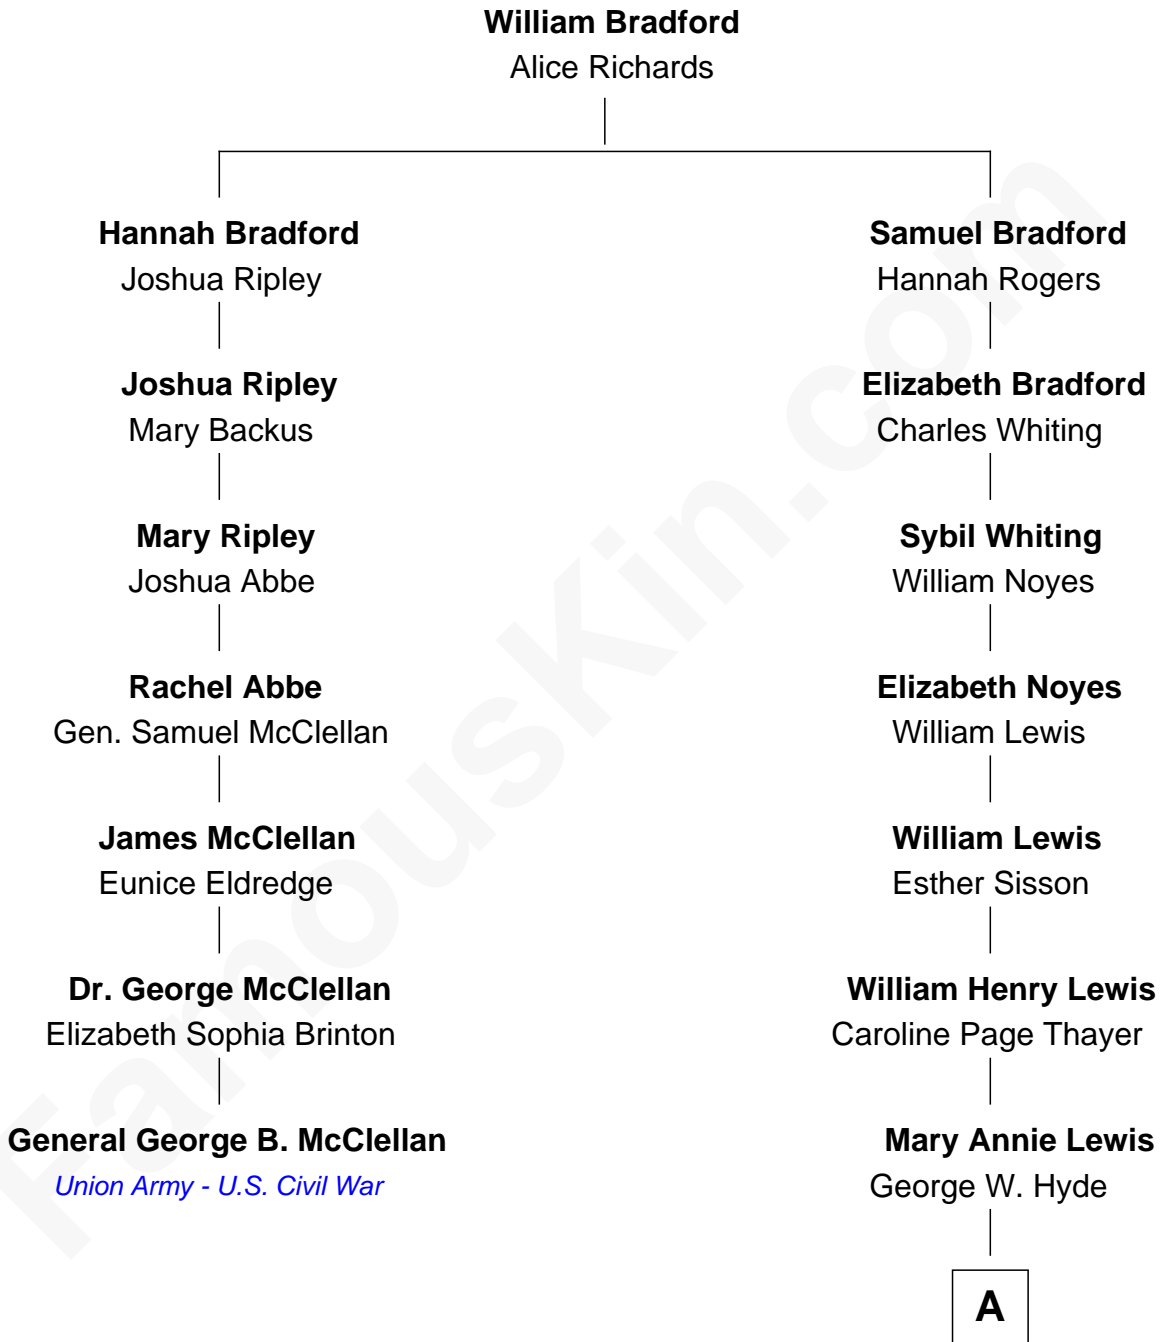

**FamousKin.com**  
**Relationship Chart of**  
**General George B. McClellan**  
*Union Army - U.S. Civil War*

6th cousin 3 times removed of

**David Hyde Pierce**  
*Stage, TV, and Movie Actor*

**A**

**Helen E. Hyde**  
Arthur J. Pierce

**George Hyde Pierce**  
Laura Marie Hughes

**David Hyde Pierce**  
*Stage, TV, and Movie Actor*

FamousKin.com