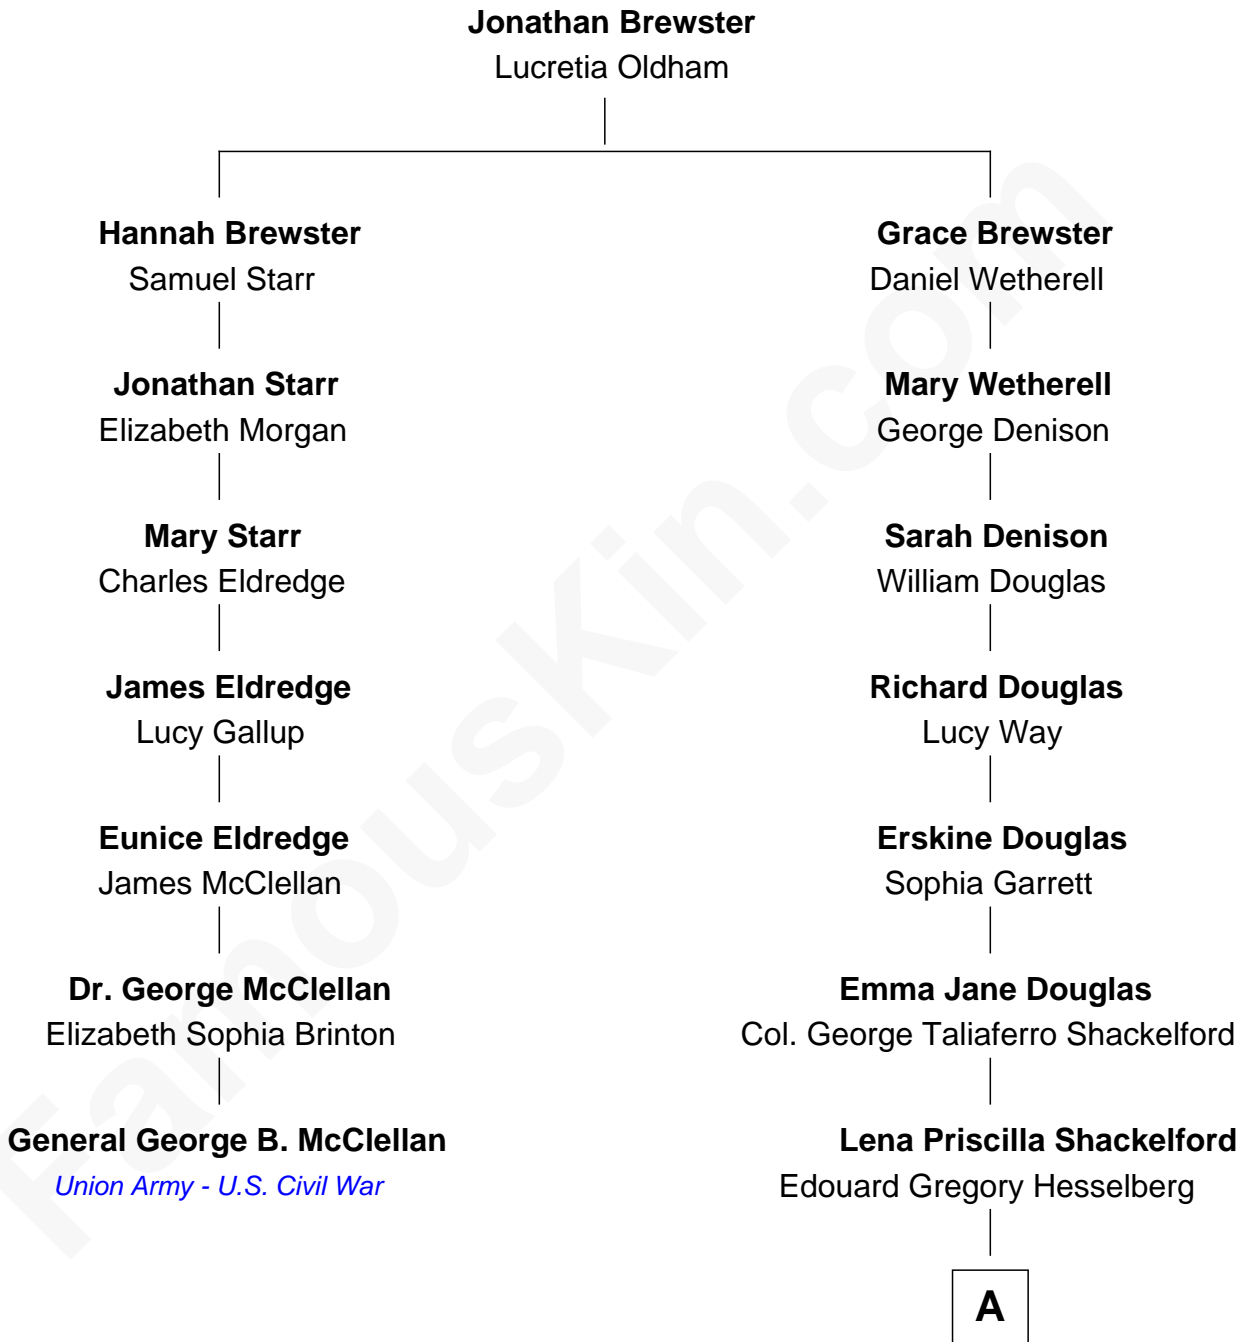

FamousKin.com
Relationship Chart of
General George B. McClellan
Union Army - U.S. Civil War

6th cousin 3 times removed of

Illeana Douglas
TV and Movie Actress

A

—
Melvyn Edouard Hesselberg

Rosalind Hightower

—
Gregory Hesselberg

Joan Georgescu

—
Illeana Douglas

TV and Movie Actress