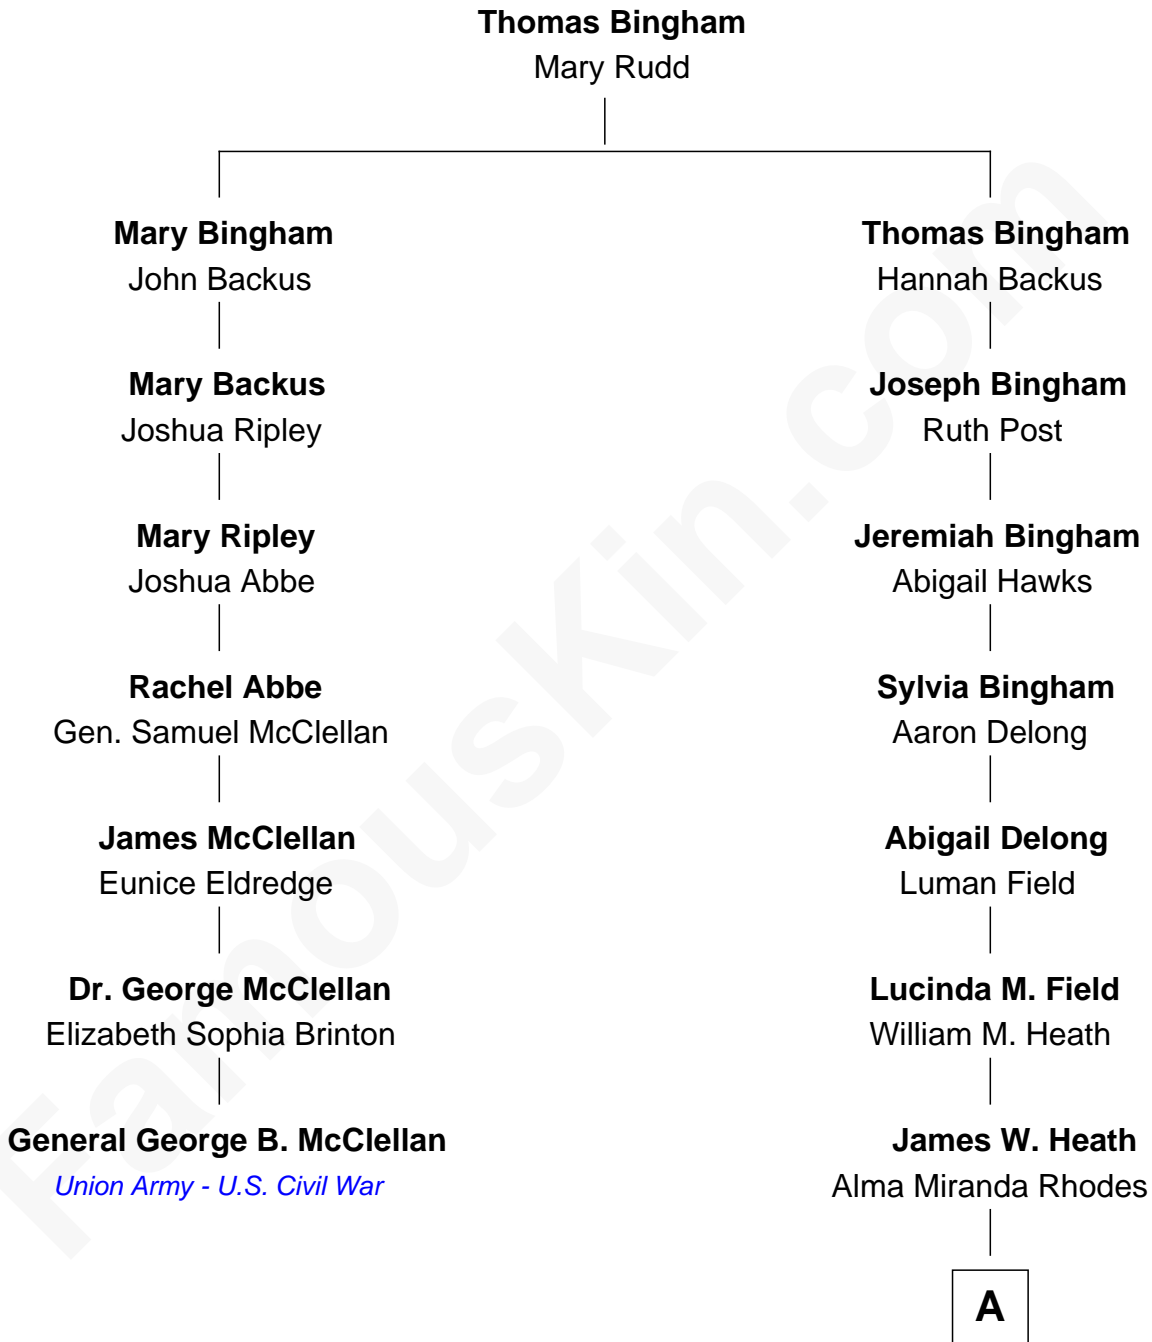

**FamousKin.com**  
**Relationship Chart of**  
**General George B. McClellan**  
*Union Army - U.S. Civil War*

6th cousin 4 times removed of

**Sarah Palin**  
*9th Governor of Alaska*

**A**

—  
**Charles R. Heath**  
Alice Adeline Oriel

—  
**Charles Francis Heath**  
Nellie Marie Brandt

—  
**Charles Richard Heath**  
Sarah Sheeran

—  
**Sarah Palin**  
*9th Governor of Alaska*

FamousKin.com