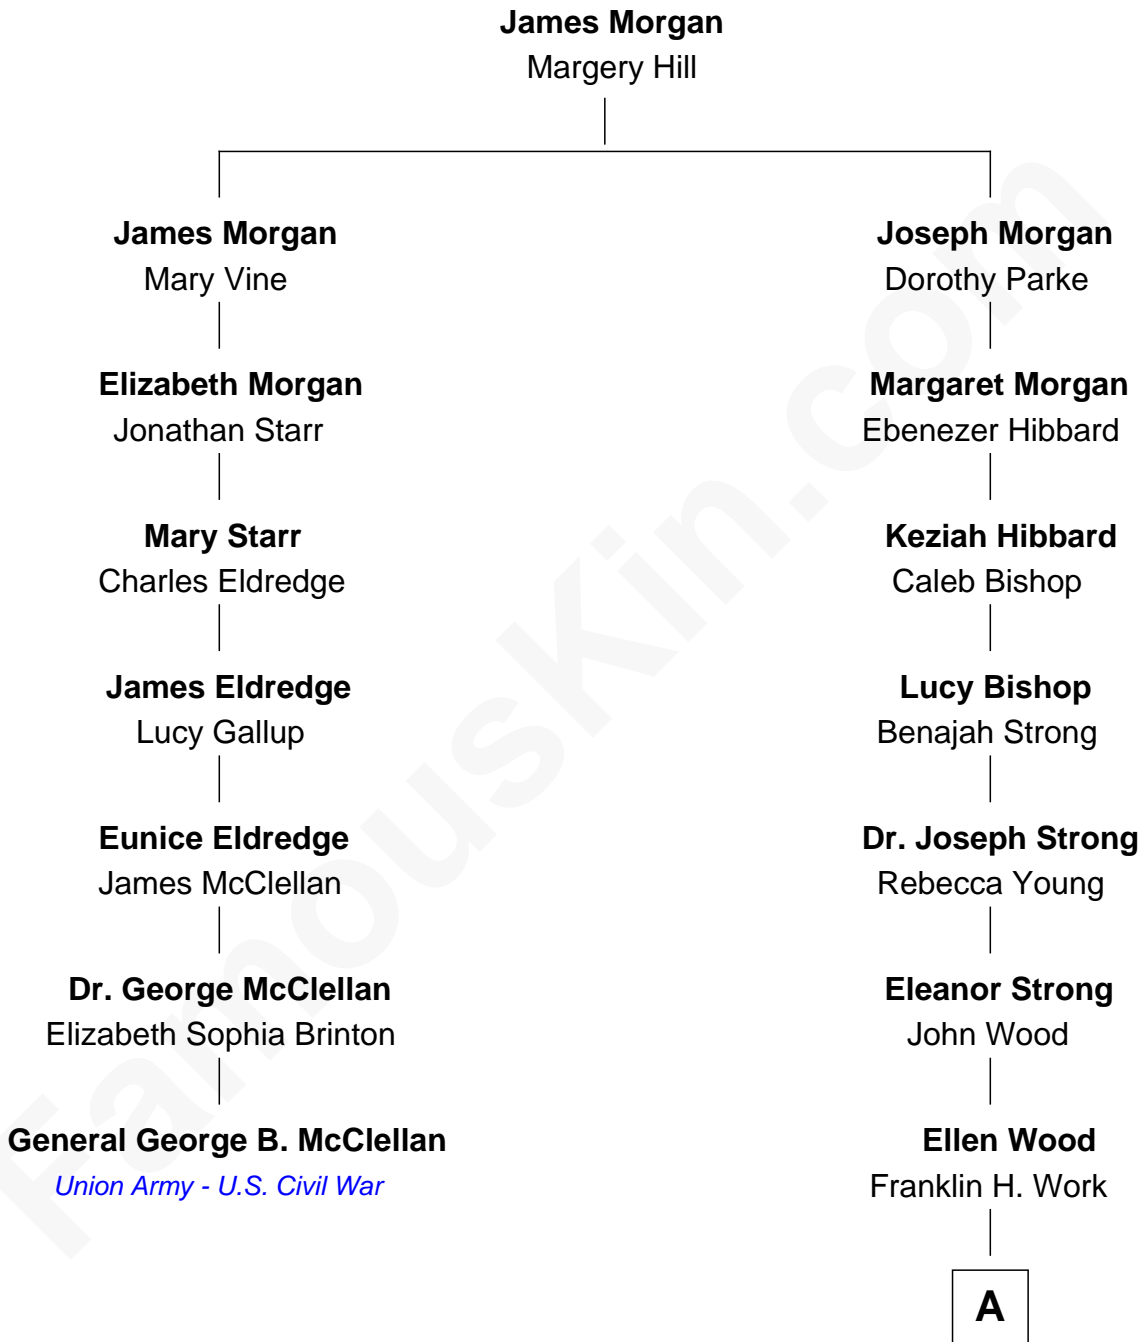

FamousKin.com
Relationship Chart of
General George B. McClellan
Union Army - U.S. Civil War

6th cousin 4 times removed of

Princess Diana
Princess of Wales

A

—
Frances Eleanor Work

James Boothby Burke Roche

—
Edmund Maurice Burke Roche

Ruth Sylvia Gill

—
Frances Ruth Burke Roche

Edward John Spencer

—
Princess Diana

Princess of Wales

FamousKin.com