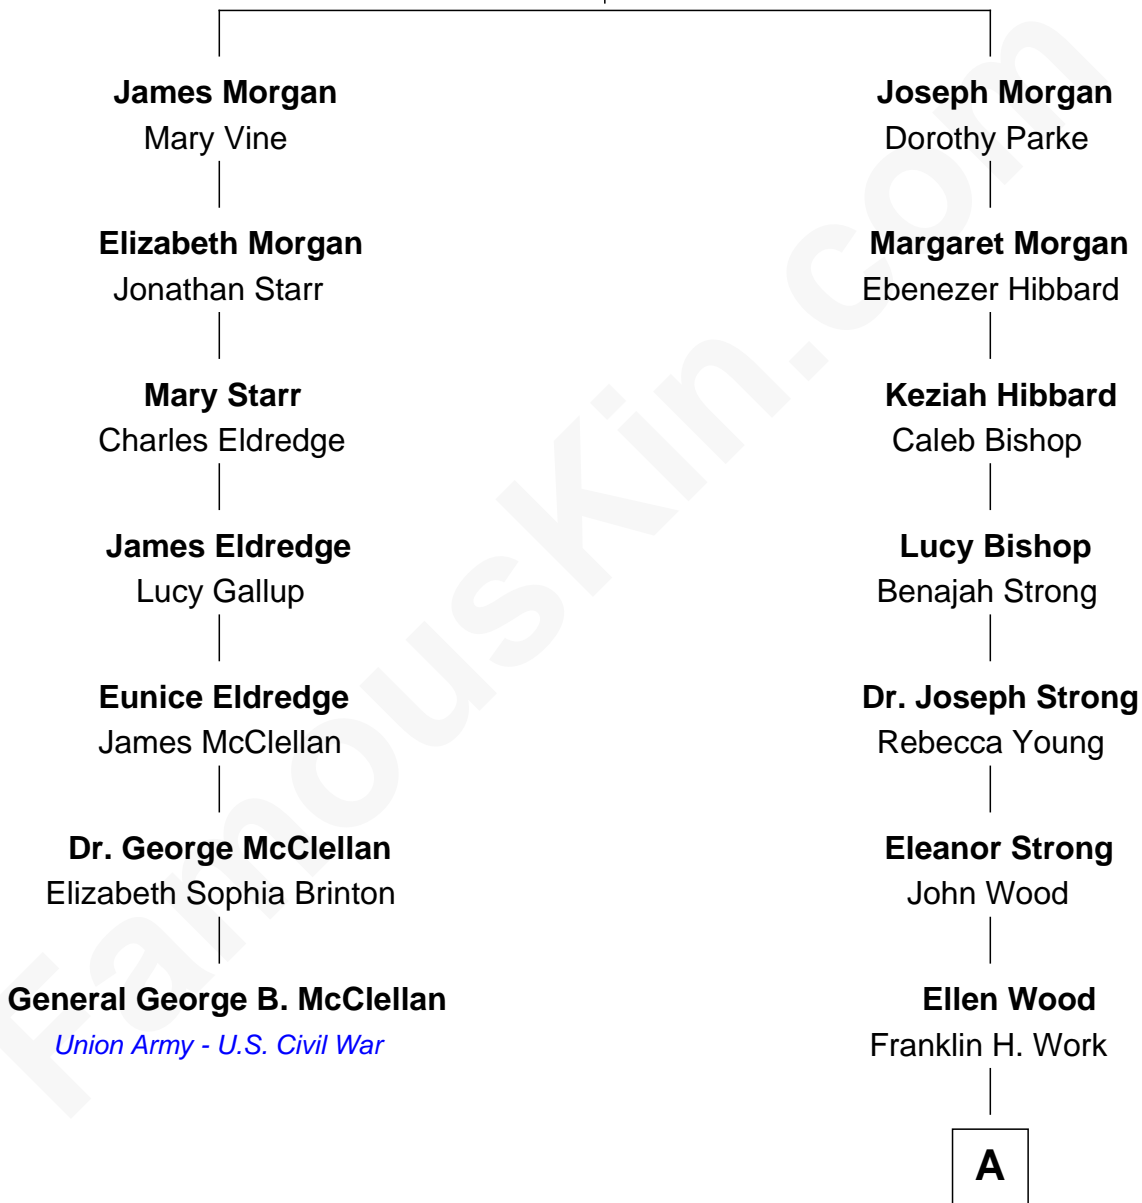

FamousKin.com
Relationship Chart of
General George B. McClellan
Union Army - U.S. Civil War

6th cousin 5 times removed of
Prince William
Prince of Wales

James Morgan
 Margery Hill

A

Frances Eleanor Work

James Boothby Burke Roche

Edmund Maurice Burke Roche

Ruth Sylvia Gill

Frances Ruth Burke Roche

Edward John Spencer

Princess Diana Frances Spencer

Charles III, King of the United Kingdom

Prince William

Prince of Wales