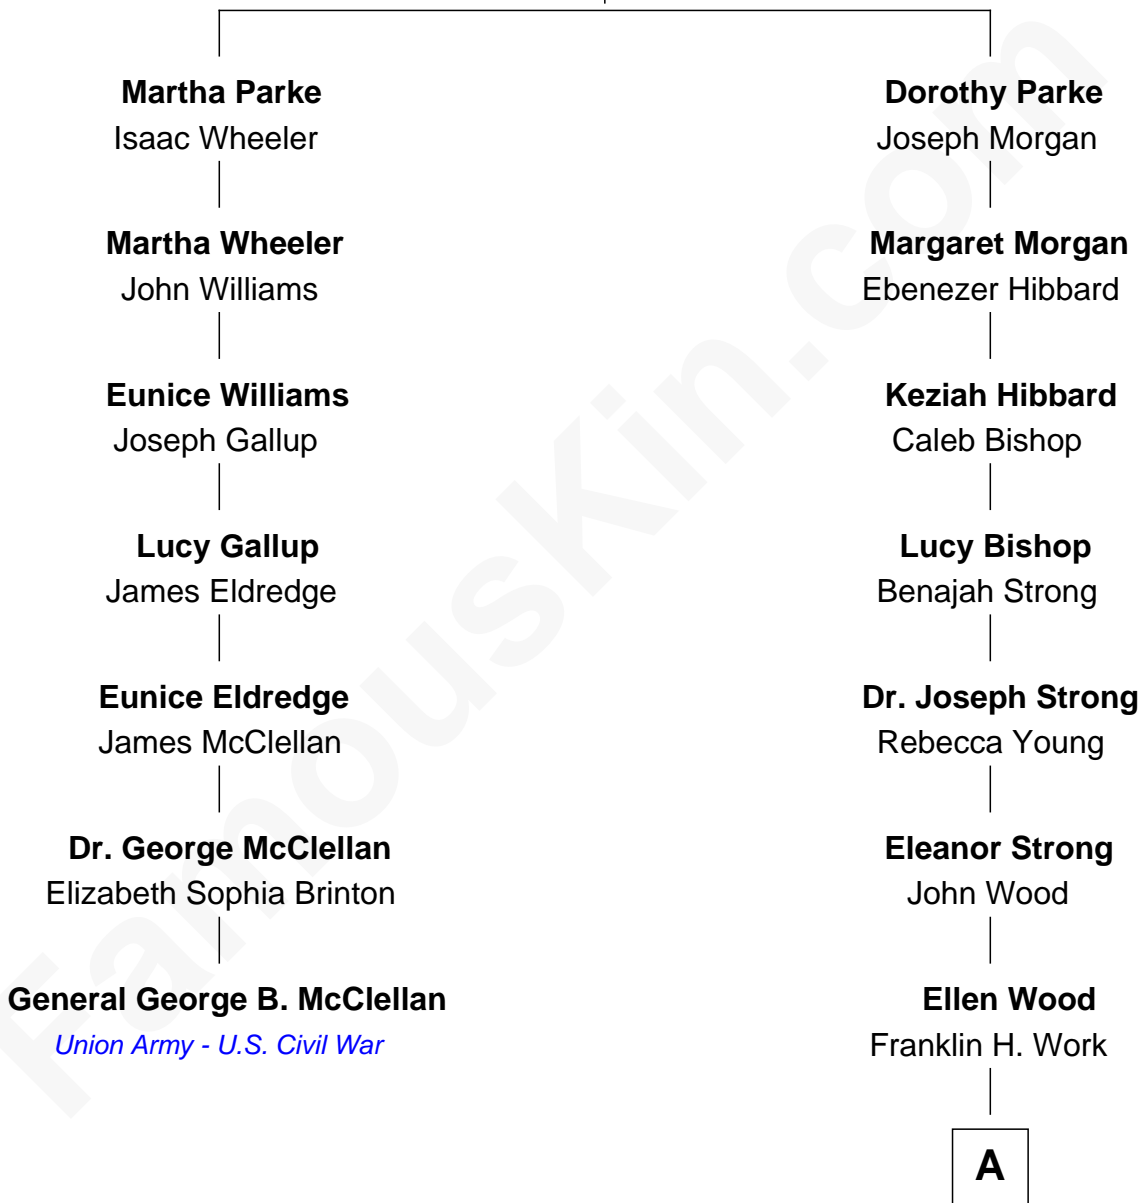

FamousKin.com
Relationship Chart of
General George B. McClellan
Union Army - U.S. Civil War

6th cousin 5 times removed of

Prince Harry
Duke of Sussex

Thomas Parke
 Dorothy Thompson

A

—
Frances Eleanor Work

James Boothby Burke Roche

—
Edmund Maurice Burke Roche

Ruth Sylvia Gill

—
Frances Ruth Burke Roche

Edward John Spencer

—
Princess Diana Frances Spencer

Charles III, King of the United Kingdom

—
Prince Harry