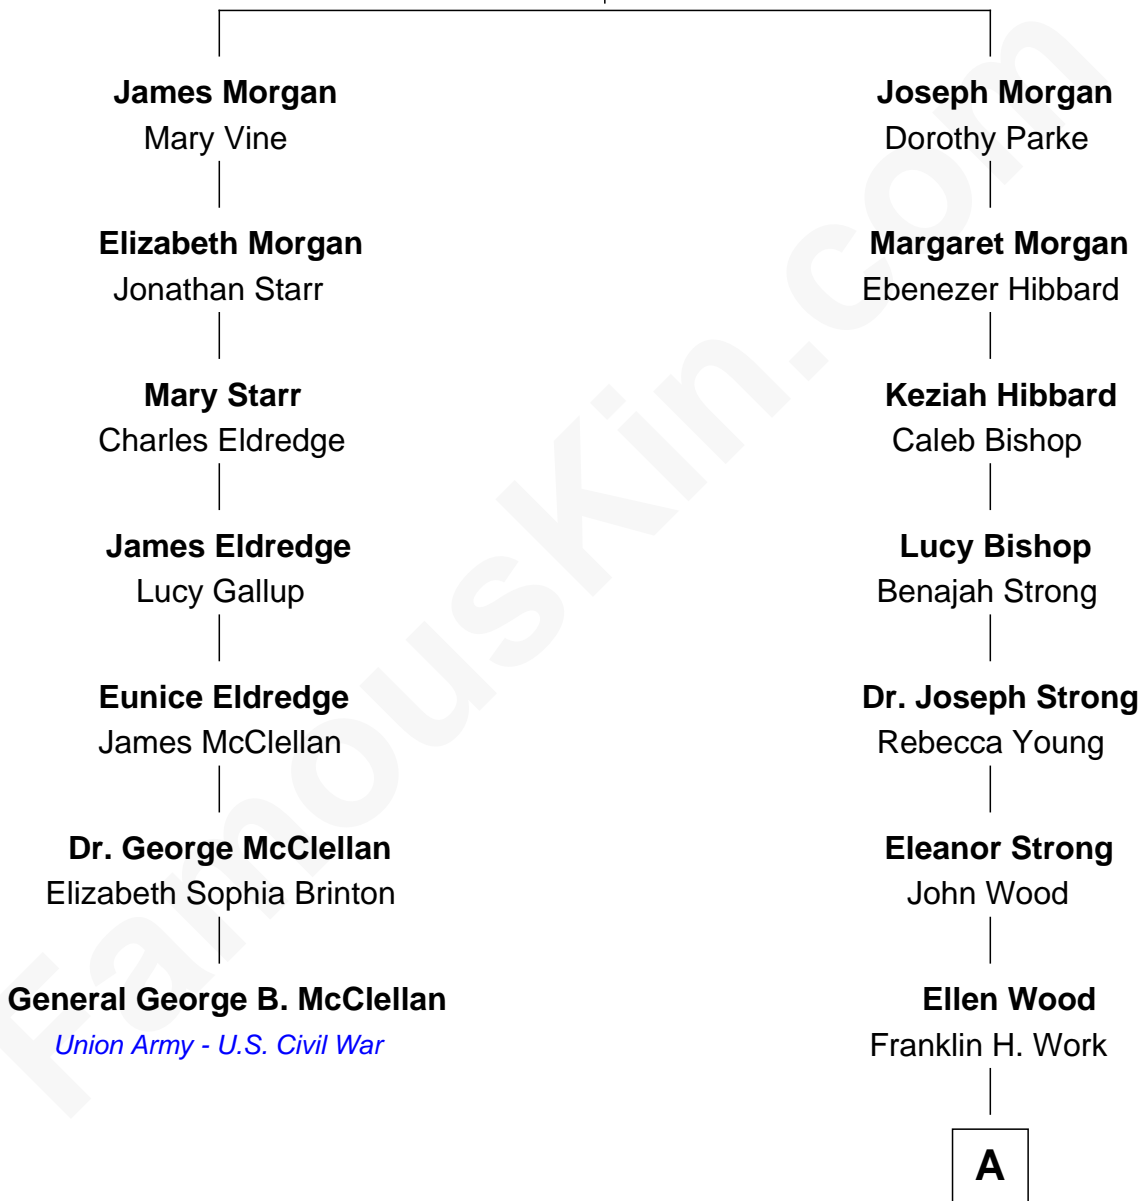

FamousKin.com
Relationship Chart of
General George B. McClellan
Union Army - U.S. Civil War

6th cousin 5 times removed of

Prince Harry
Duke of Sussex

James Morgan
 Margery Hill

A

—
Frances Eleanor Work

James Boothby Burke Roche

—
Edmund Maurice Burke Roche

Ruth Sylvia Gill

—
Frances Ruth Burke Roche

Edward John Spencer

—
Princess Diana Frances Spencer

Charles III, King of the United Kingdom

—
Prince Harry

Duke of Sussex