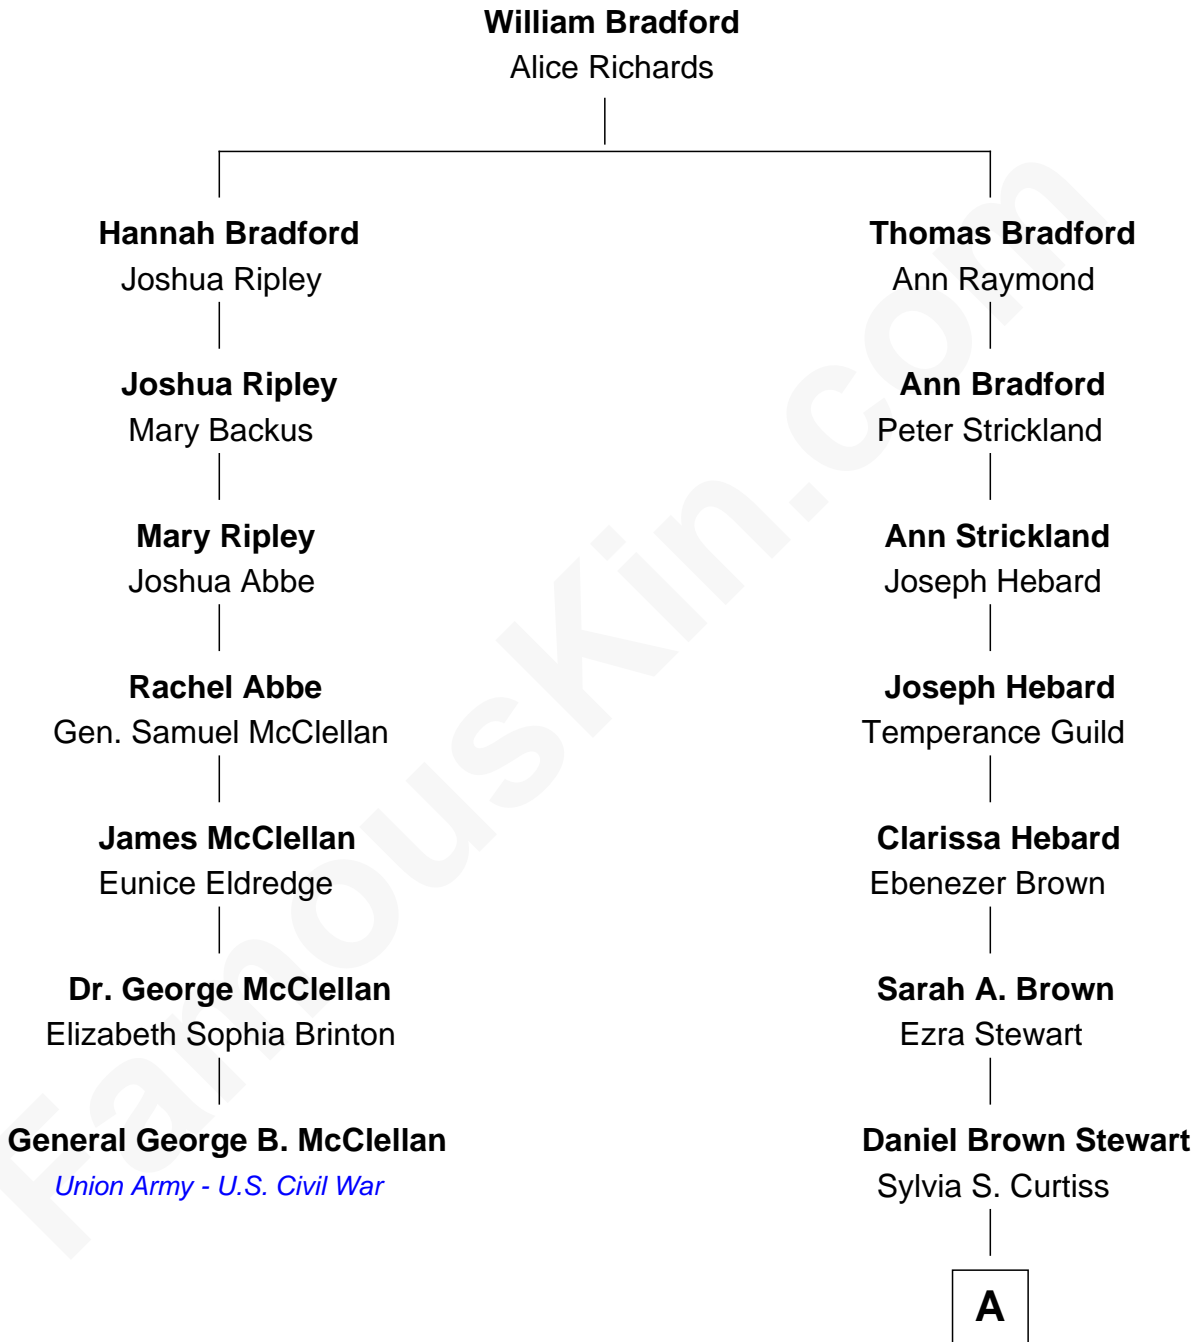

**FamousKin.com**  
**Relationship Chart of**  
**General George B. McClellan**  
*Union Army - U.S. Civil War*

6th cousin 5 times removed of

**Edward Norton**  
*Movie Actor*

**A**

**Cora Anna Stewart**

Franklin S. Baals

**Alice C. Baals**

Edward Mower Norton

**Edward Mower Norton**

Betty Kent Harrison

**Edward Mower Norton**

Lydia Robinson Rouse

**Edward Norton**

*Movie Actor*