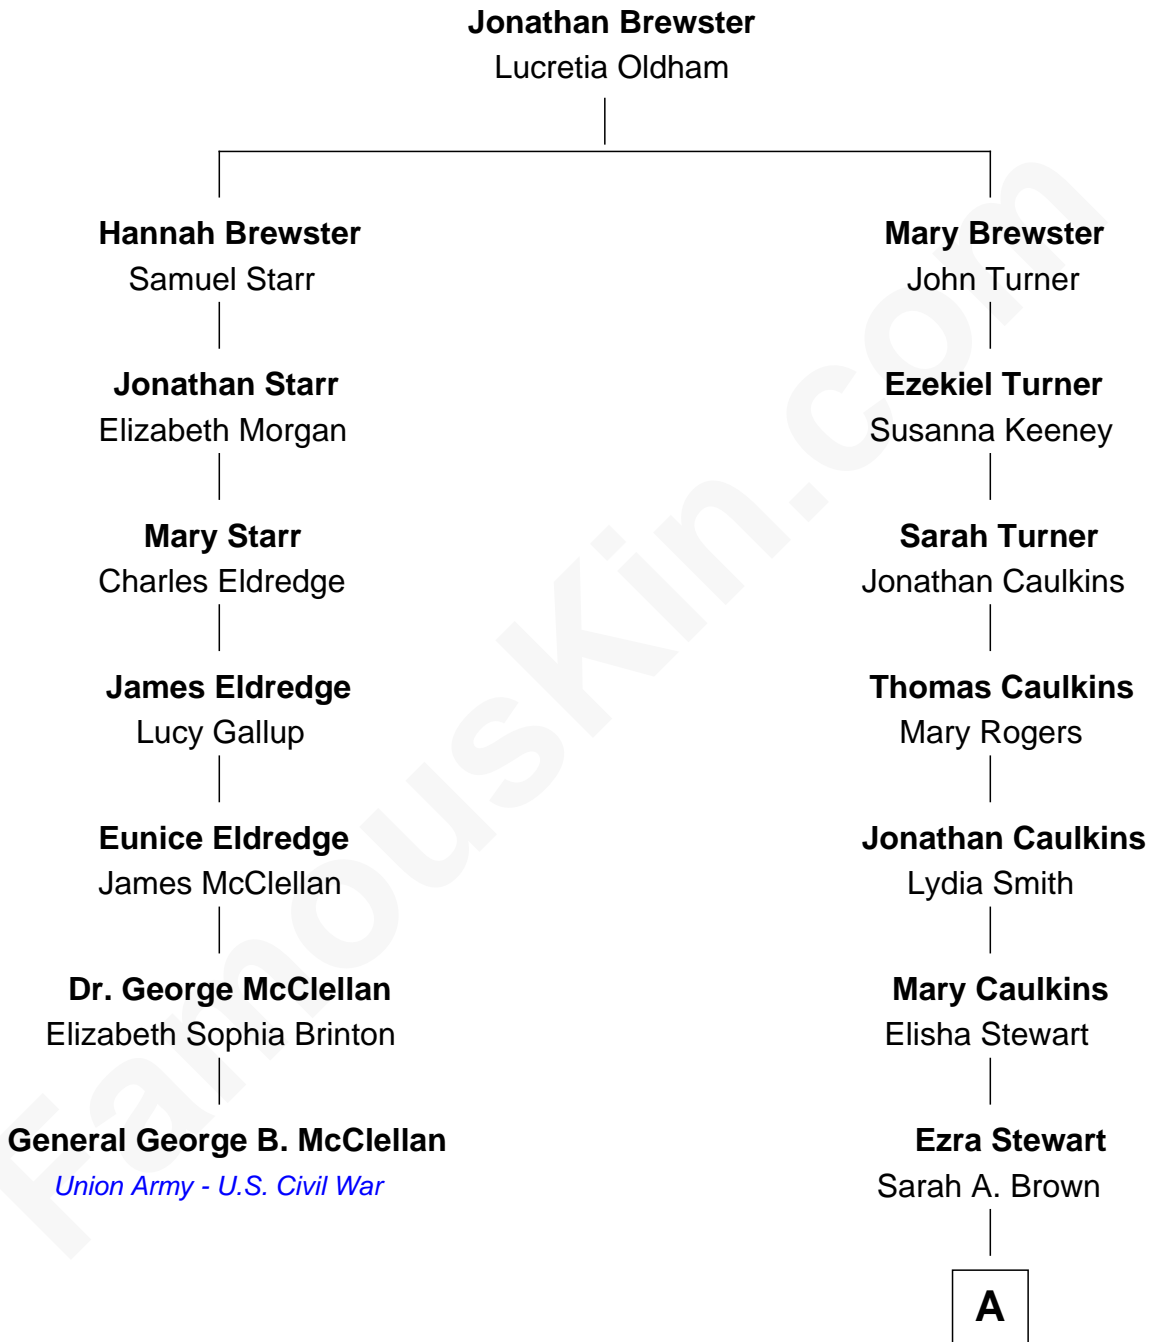

FamousKin.com
Relationship Chart of
General George B. McClellan
Union Army - U.S. Civil War

6th cousin 6 times removed of
Edward Norton
Movie Actor

A

Daniel Brown Stewart

Sylvia S. Curtiss

Cora Anna Stewart

Franklin S. Baals

Alice C. Baals

Edward Mower Norton

Edward Mower Norton

Betty Kent Harrison

Edward Mower Norton

Lydia Robinson Rouse

Edward Norton