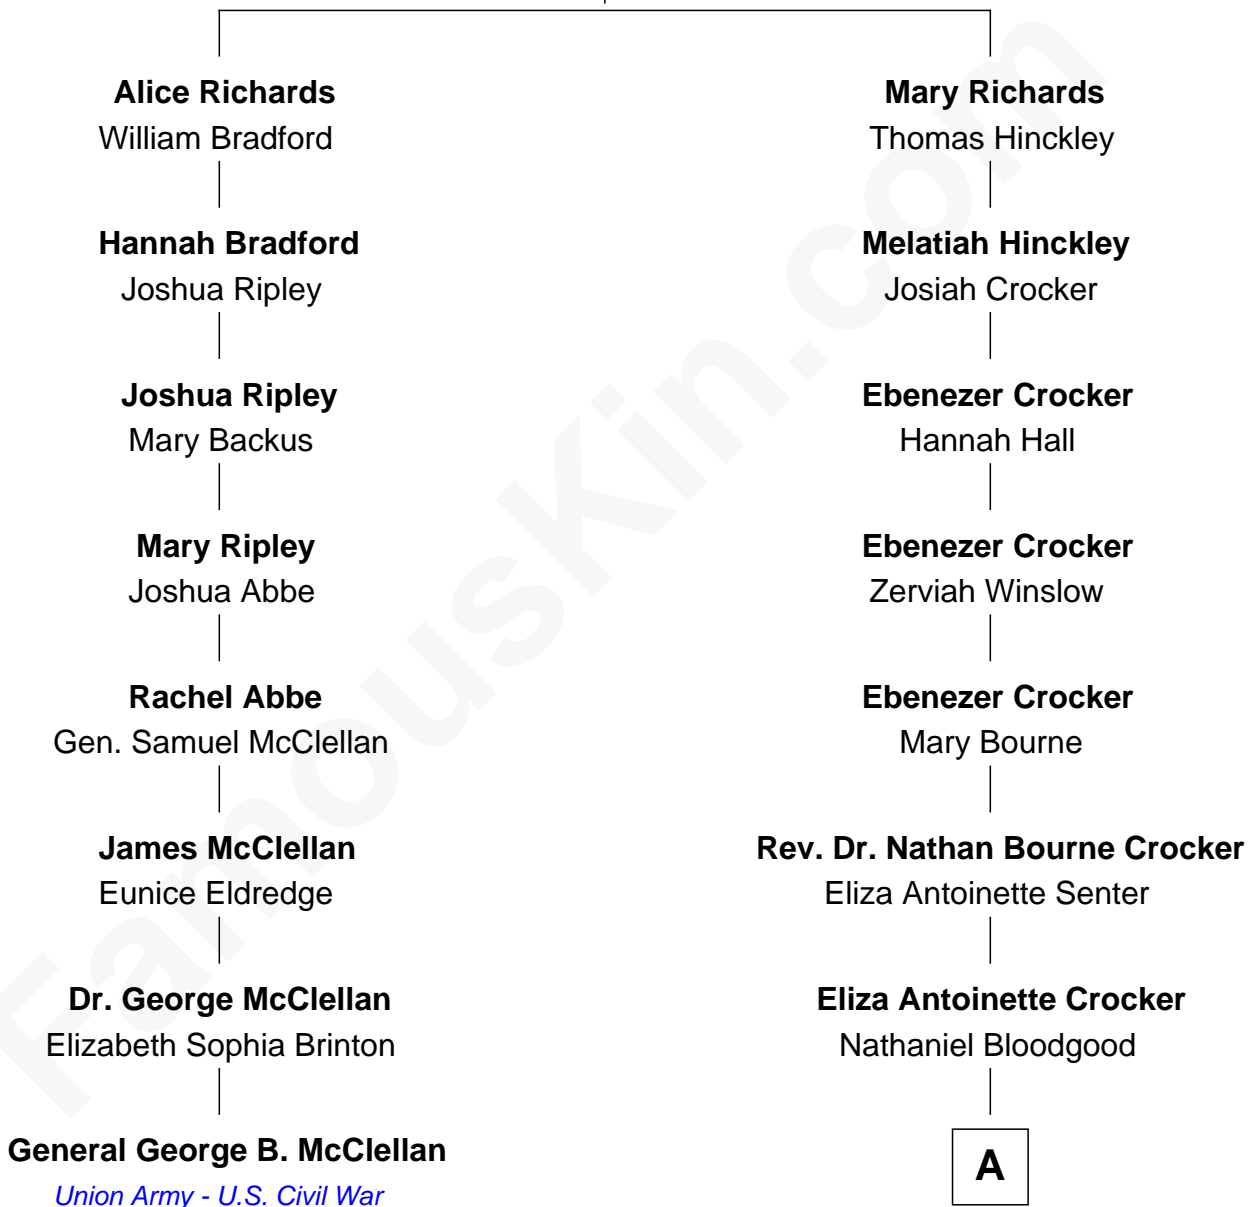

FamousKin.com
Relationship Chart of
General George B. McClellan
Union Army - U.S. Civil War

7th cousin 3 times removed of
Endicott Peabody
62nd Governor of Massachusetts

Thomas Richards
 Welthian - - - - -

A

—
Helen Bloodgood

Francis Peabody

—
Fannie Peabody

Rev. Dr. Endicott Peabody

—
Rt. Rev. Malcolm Endicott Peabody

Mary Elizabeth Parkman

—
Endicott Peabody