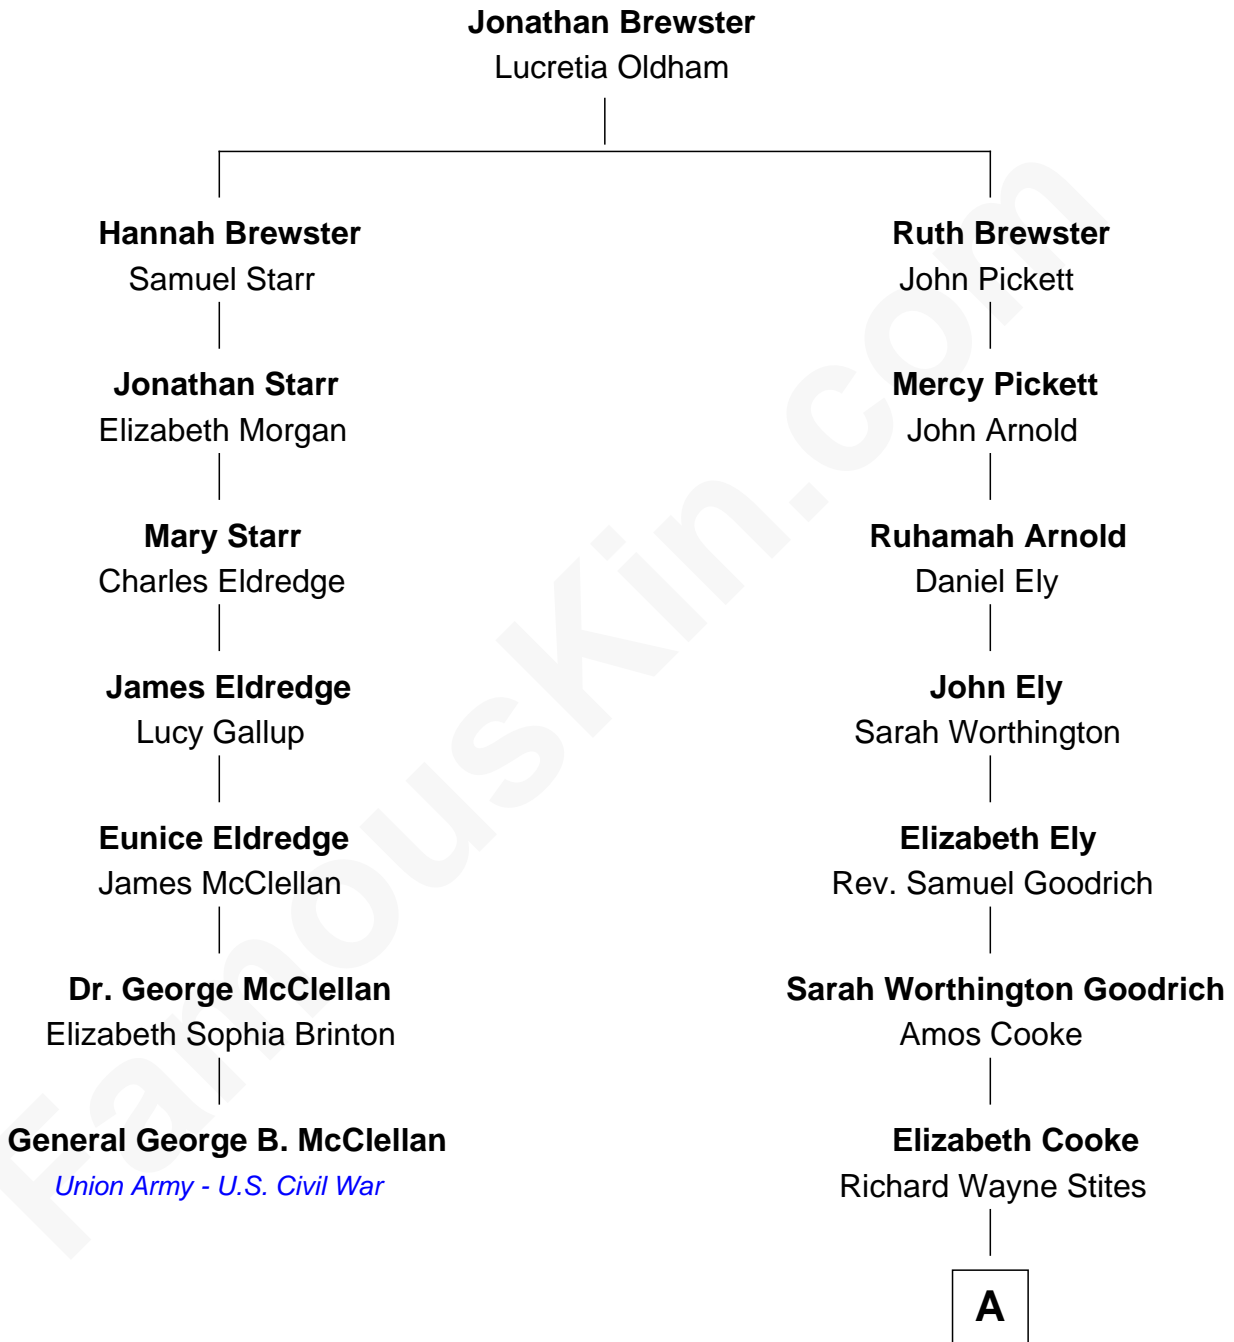

FamousKin.com
Relationship Chart of
General George B. McClellan
Union Army - U.S. Civil War

6th cousin 4 times removed of
Endicott Peabody
62nd Governor of Massachusetts

A

Elizabeth Wolcott Stites

Cortlandt Parker

Mary Frances Parker

Henry Parkman

Mary Elizabeth Parkman

Rt. Rev. Malcolm Endicott Peabody

Endicott Peabody

62nd Governor of Massachusetts

FamousKin.com