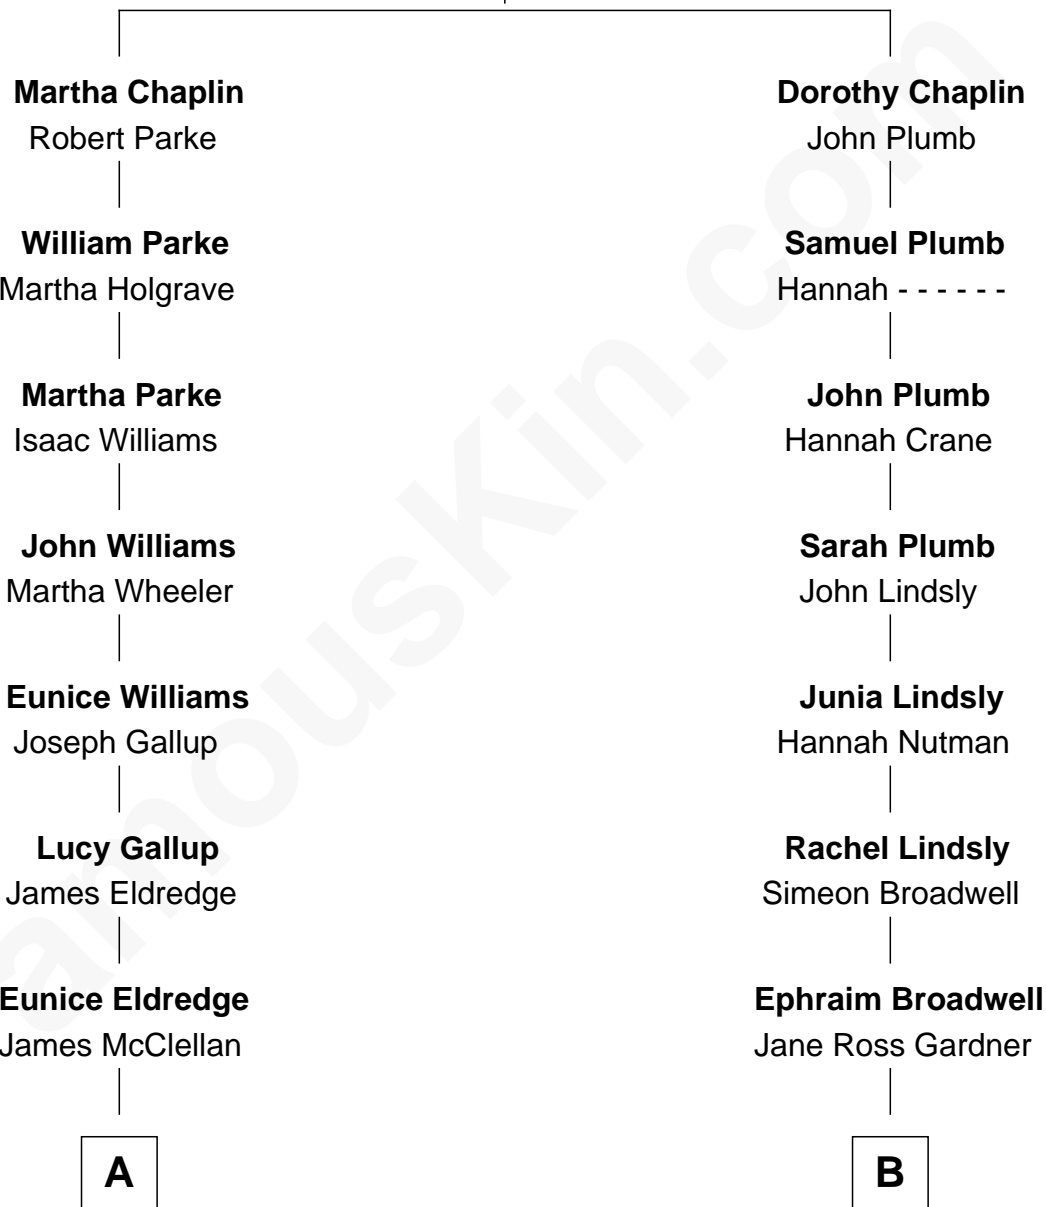

**FamousKin.com**  
**Relationship Chart of**  
**General George B. McClellan**

*Union Army - U.S. Civil War*

8th cousin 2 times removed of

**Thomas J. Watson, Jr.**  
*President and CEO of I.B.M.*

**William Chaplin**  
 Agnes Holborough

**A**

**Dr. George McClellan**  
Elizabeth Sophia Brinton

**General George B. McClellan**  
*Union Army - U.S. Civil War*

**B**

**John Broadwell**  
Margaretta Embree

**Mary Jeannette Broadwell**  
Arthur Melville Kittredge