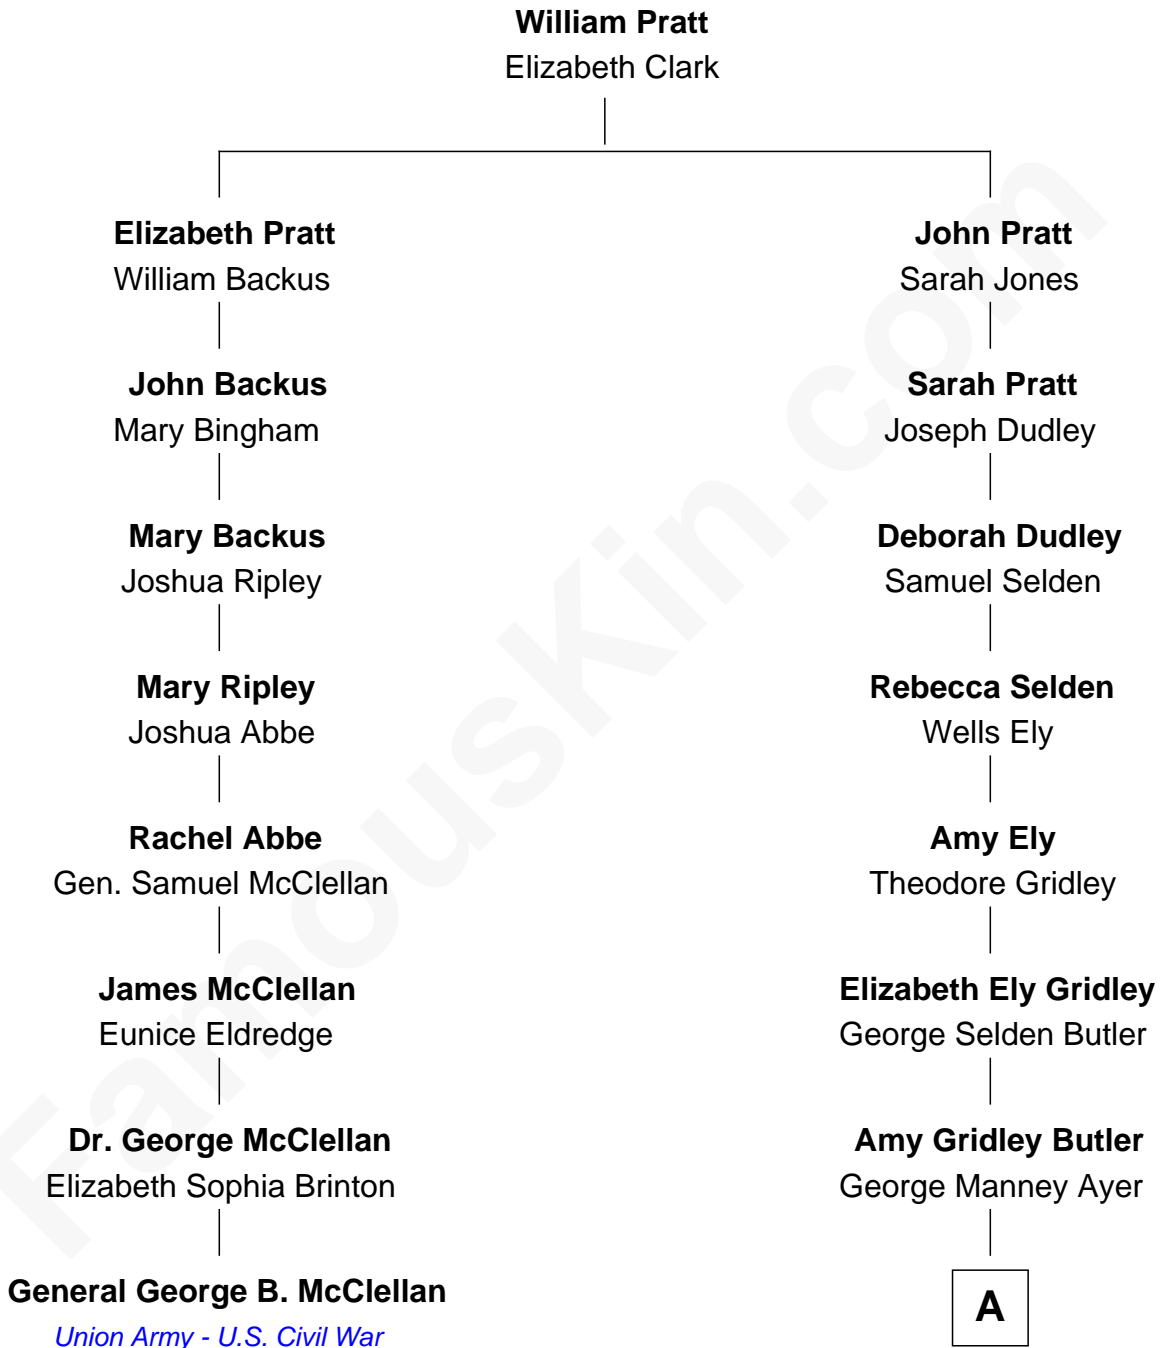

**FamousKin.com**  
**Relationship Chart of**  
**General George B. McClellan**  
*Union Army - U.S. Civil War*

7th cousin 2 times removed of

**Gerald Ford**  
*38th U.S. President*

**A**

—  
**Adele Augusta Ayer**  
Levi Addison Gardner

—  
**Dorothy Ayer Gardner**  
Leslie Lynch King

—  
**Gerald Ford**  
*38th U.S. President*

FamousKin.com