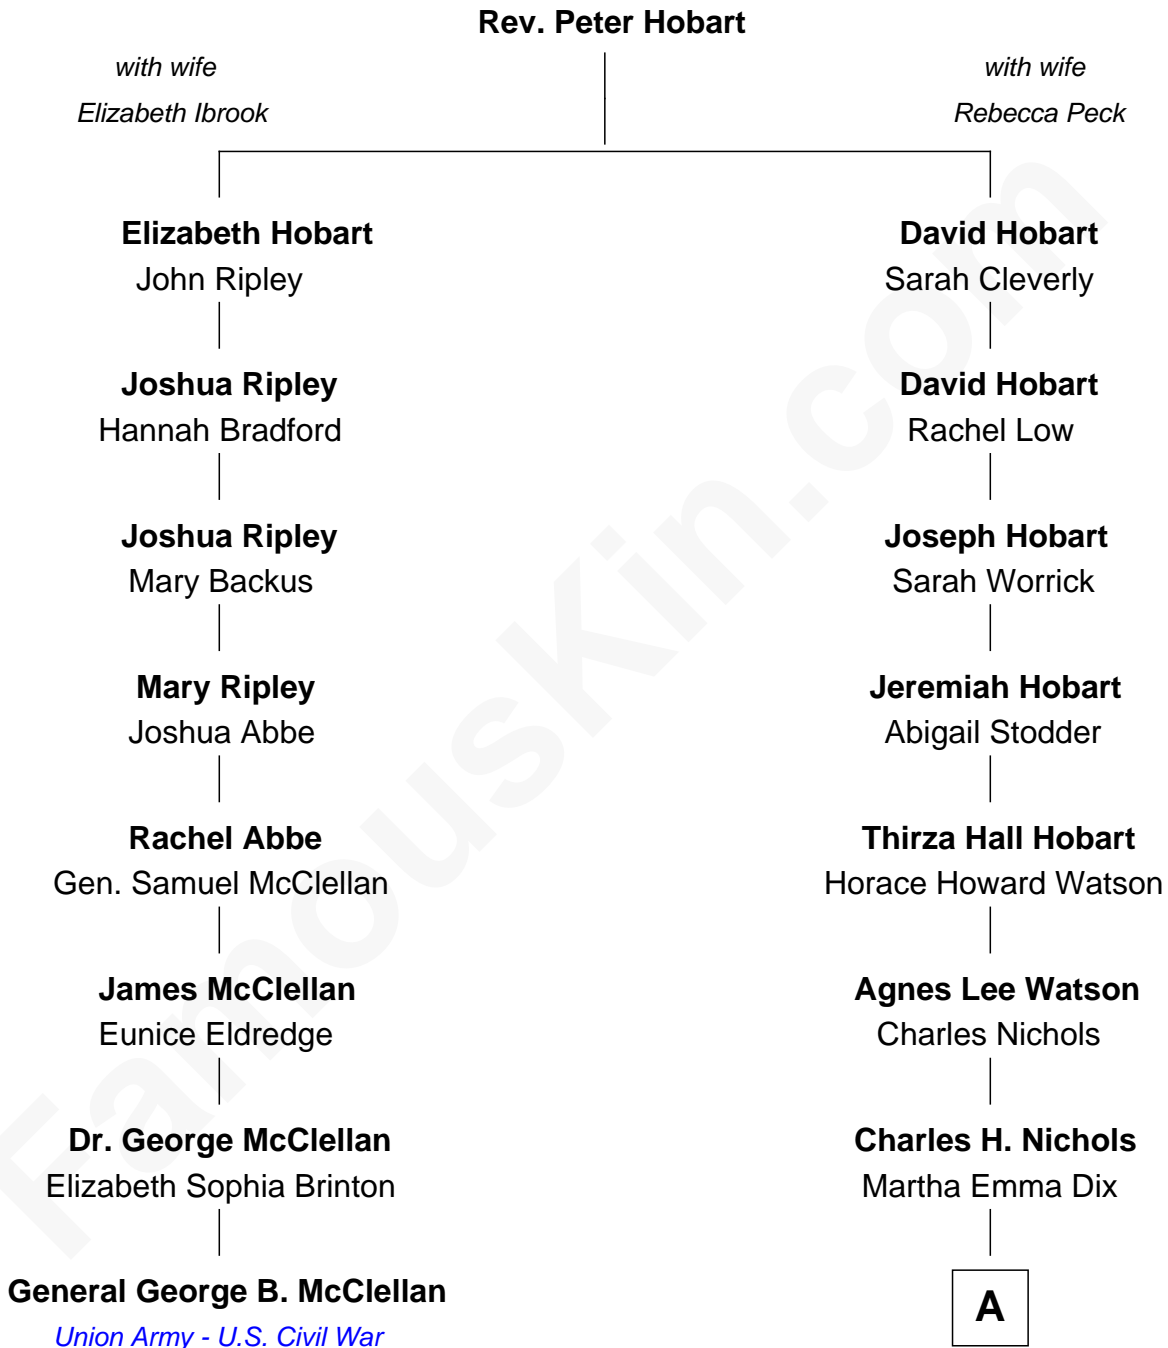

FamousKin.com
Relationship Chart of
General George B. McClellan
Union Army - U.S. Civil War

7th cousin 3 times removed of

John Cena
Movie Actor and WWE Pro Wrestler

A

—
Charles Nichols
Julia Ellen Skelton