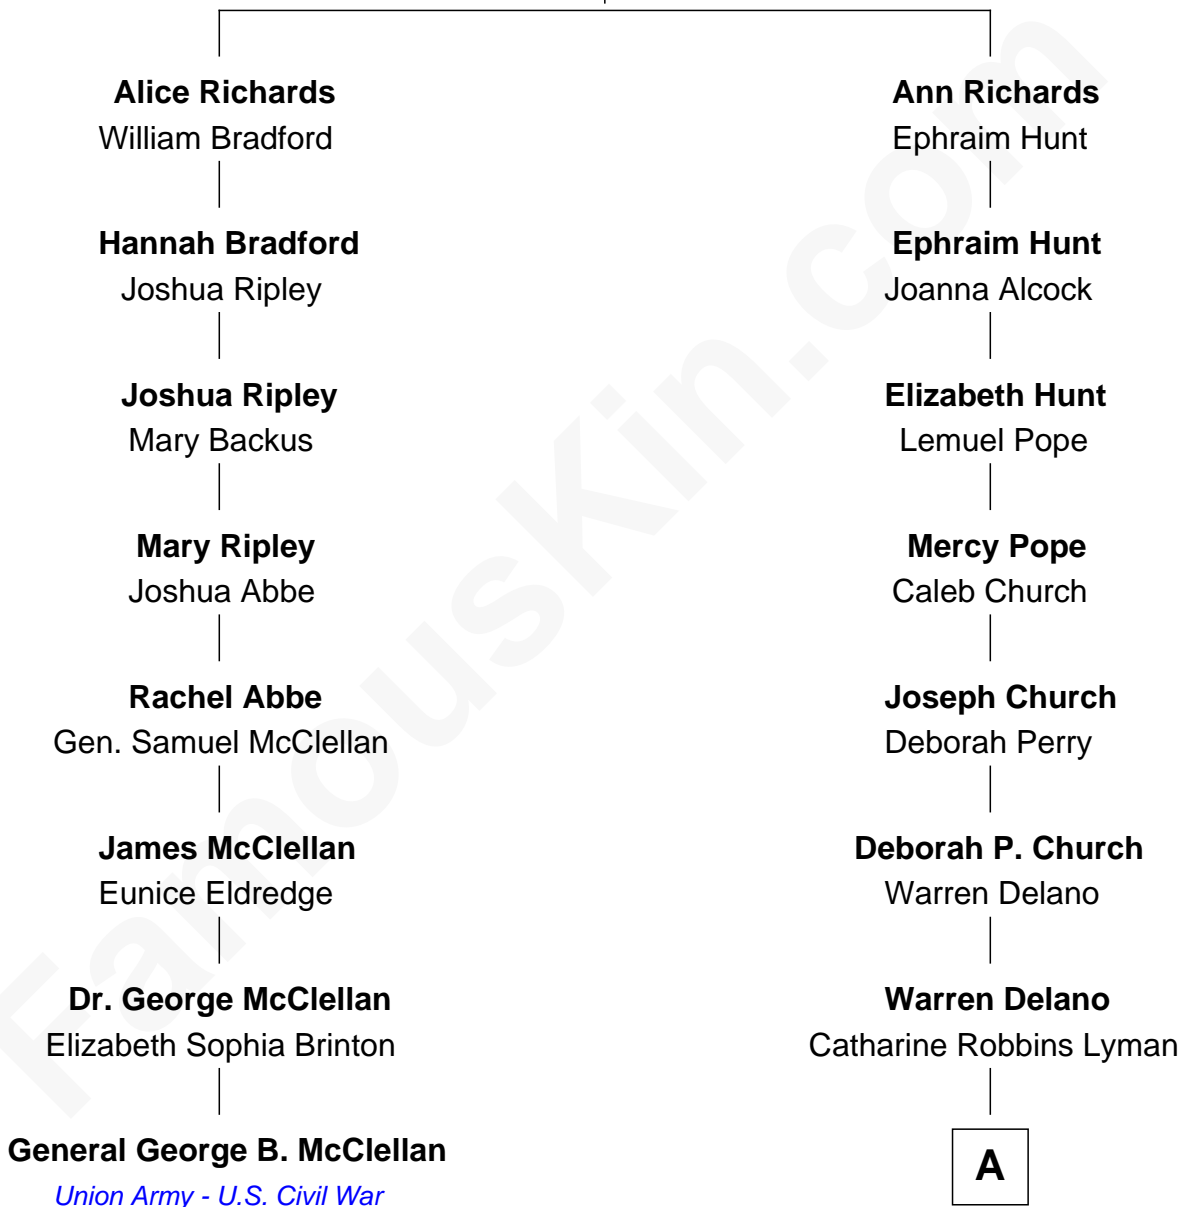

FamousKin.com
Relationship Chart of
General George B. McClellan

Union Army - U.S. Civil War

7th cousin 1 time removed of

Franklin D. Roosevelt

32nd U.S. President

Thomas Richards

Welthian - - - - -

A

|
Sara Delano
James Roosevelt

|
Franklin D. Roosevelt
32nd U.S. President

FamousKin.com