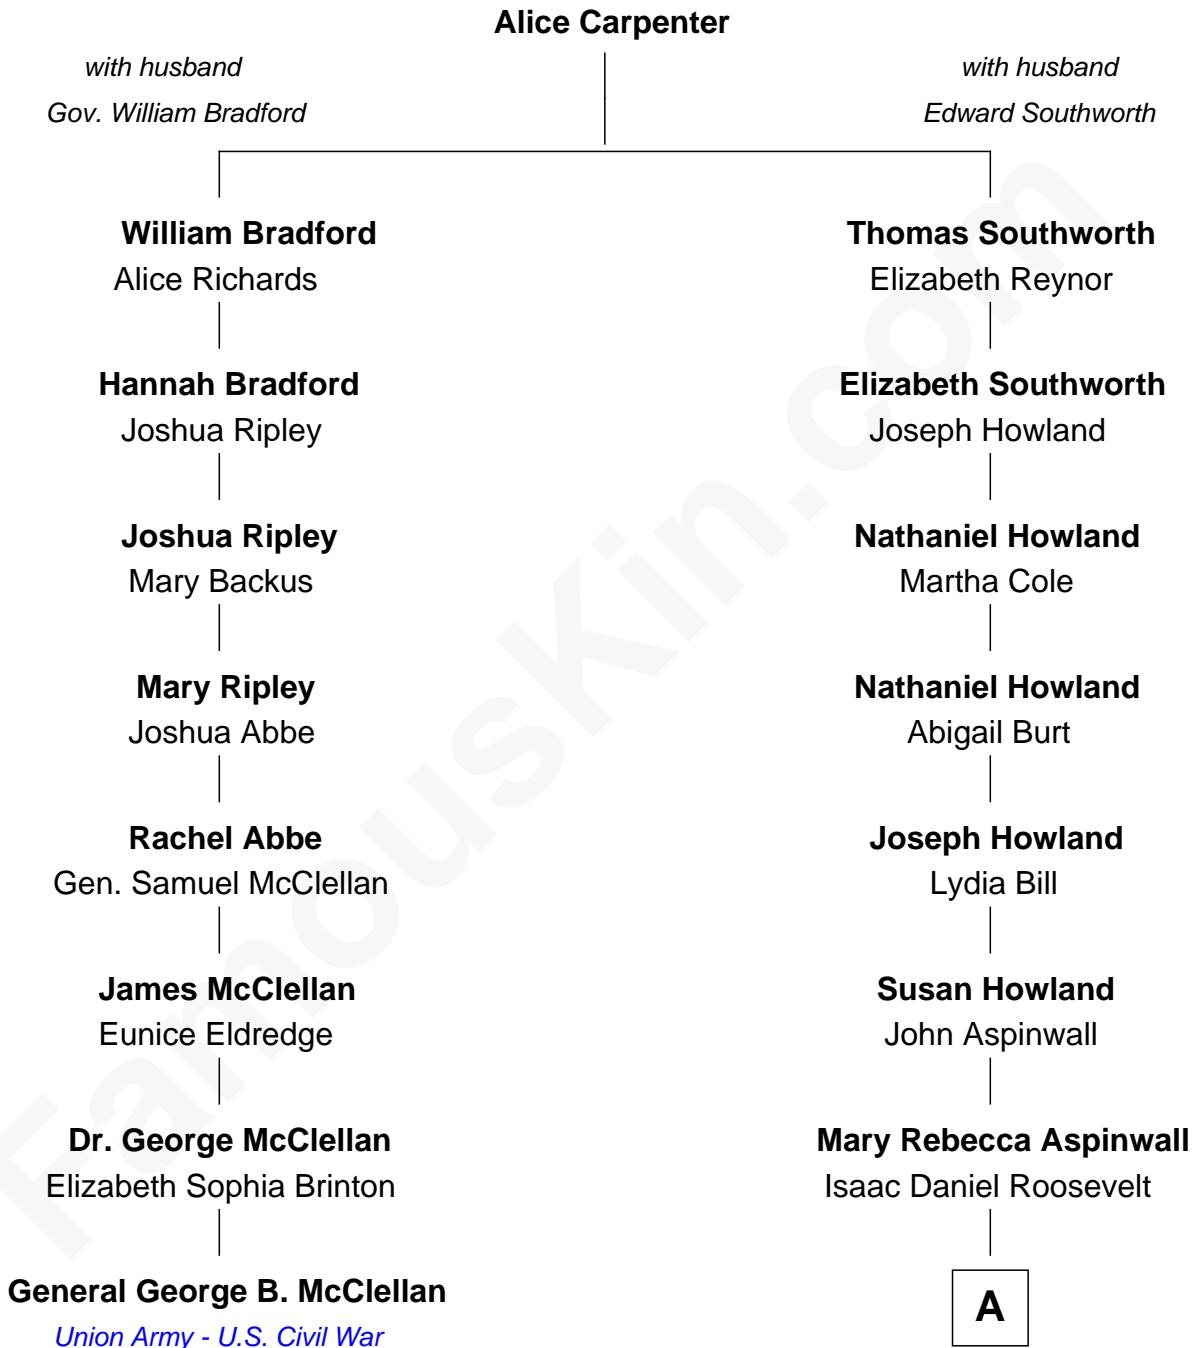

# FamousKin.com

## Relationship Chart of General George B. McClellan

*Union Army - U.S. Civil War*

7th cousin 1 time removed of

**Franklin D. Roosevelt**

*32nd U.S. President*

A

James Roosevelt

Sara Delano