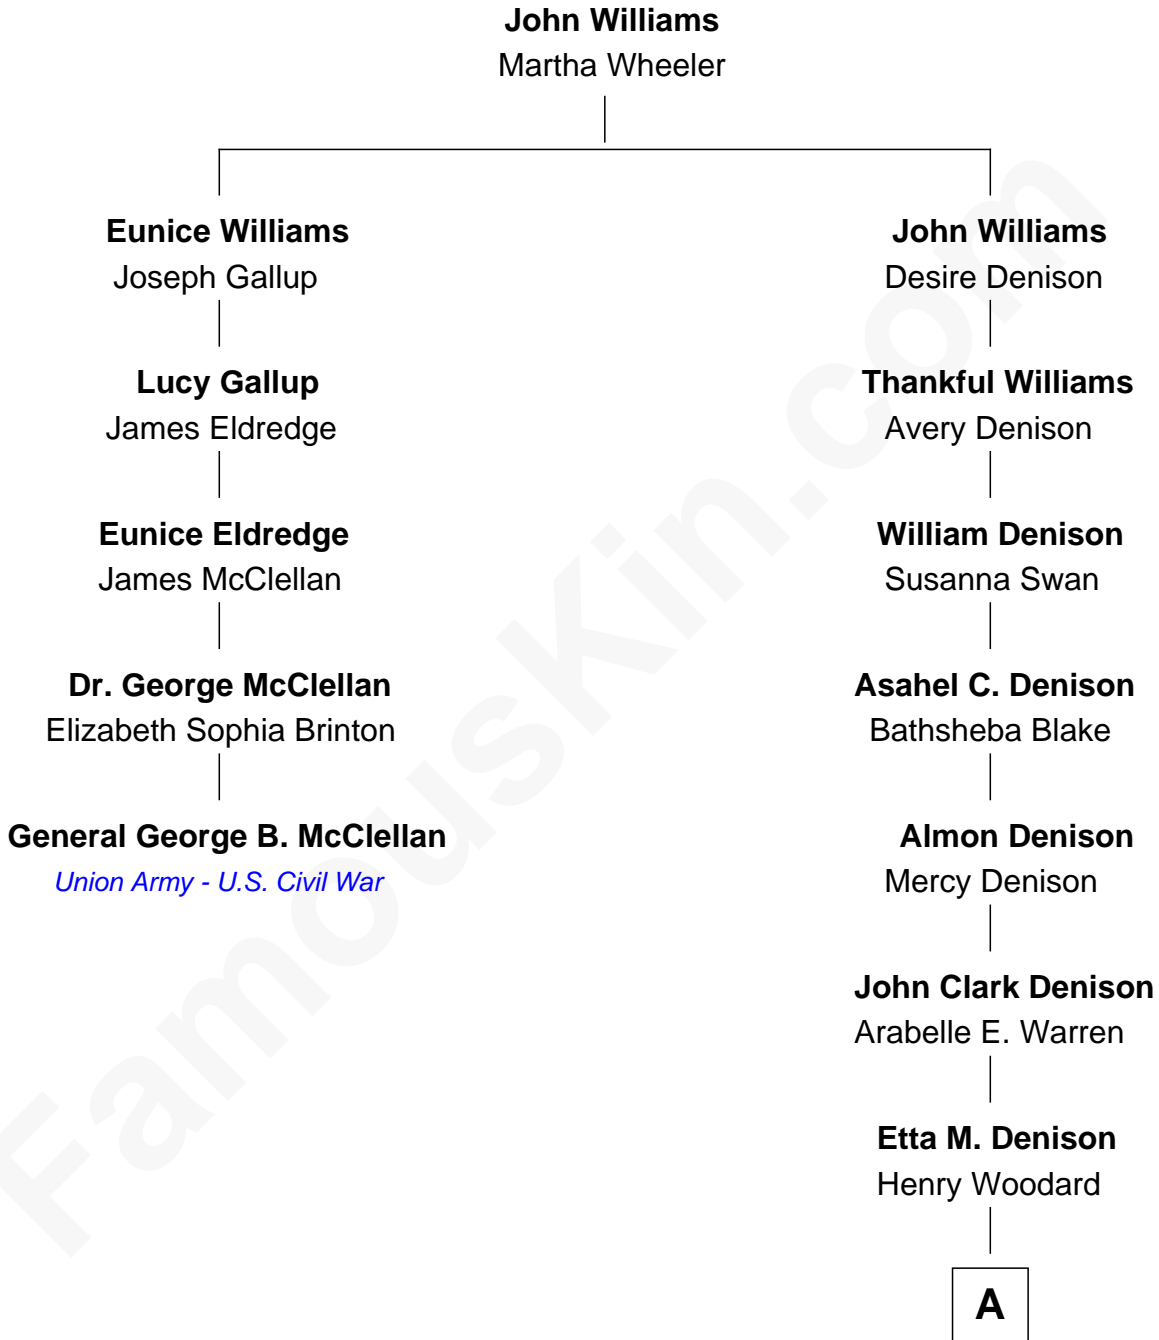

**FamousKin.com**  
**Relationship Chart of**  
**General George B. McClellan**  
*Union Army - U.S. Civil War*

4th cousin 5 times removed of

**James Taylor**  
*Singer-Songwriter*

**A**

**Henry Herman Woodard**

Ella Angelique Knox

**Gertrude Arline Woodard**

Dr. Isaac Montrose Taylor

**James Taylor**

*Singer-Songwriter*

FamousKin.com