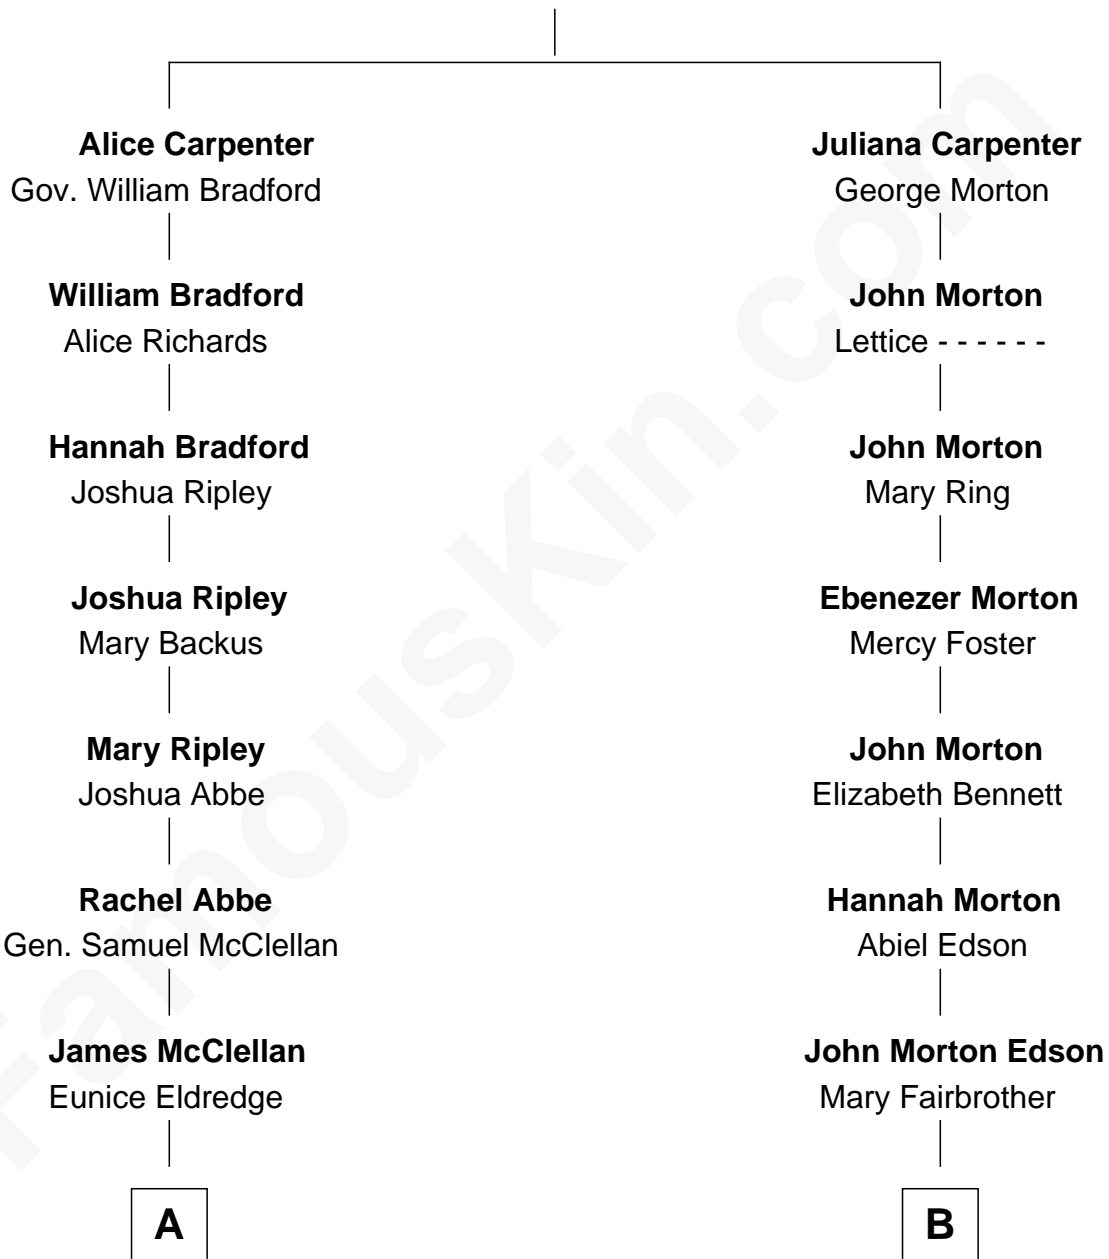

FamousKin.com
Relationship Chart of
General George B. McClellan

Union Army - U.S. Civil War

8th cousin 4 times removed of

Marie-Chantal Miller
Crown Princess of Greece

Alexander Carpenter

A

Dr. George McClellan
Elizabeth Sophia Brinton

General George B. McClellan
Union Army - U.S. Civil War

B

John Morton Edson
Mary H. Stevens

Mary Helen Edson
George H. Appleton

Blanche Louise Appleton
Ellis John Springer Miller

Ellis Warren Appleton Miller
Sophia June Squarebriggs