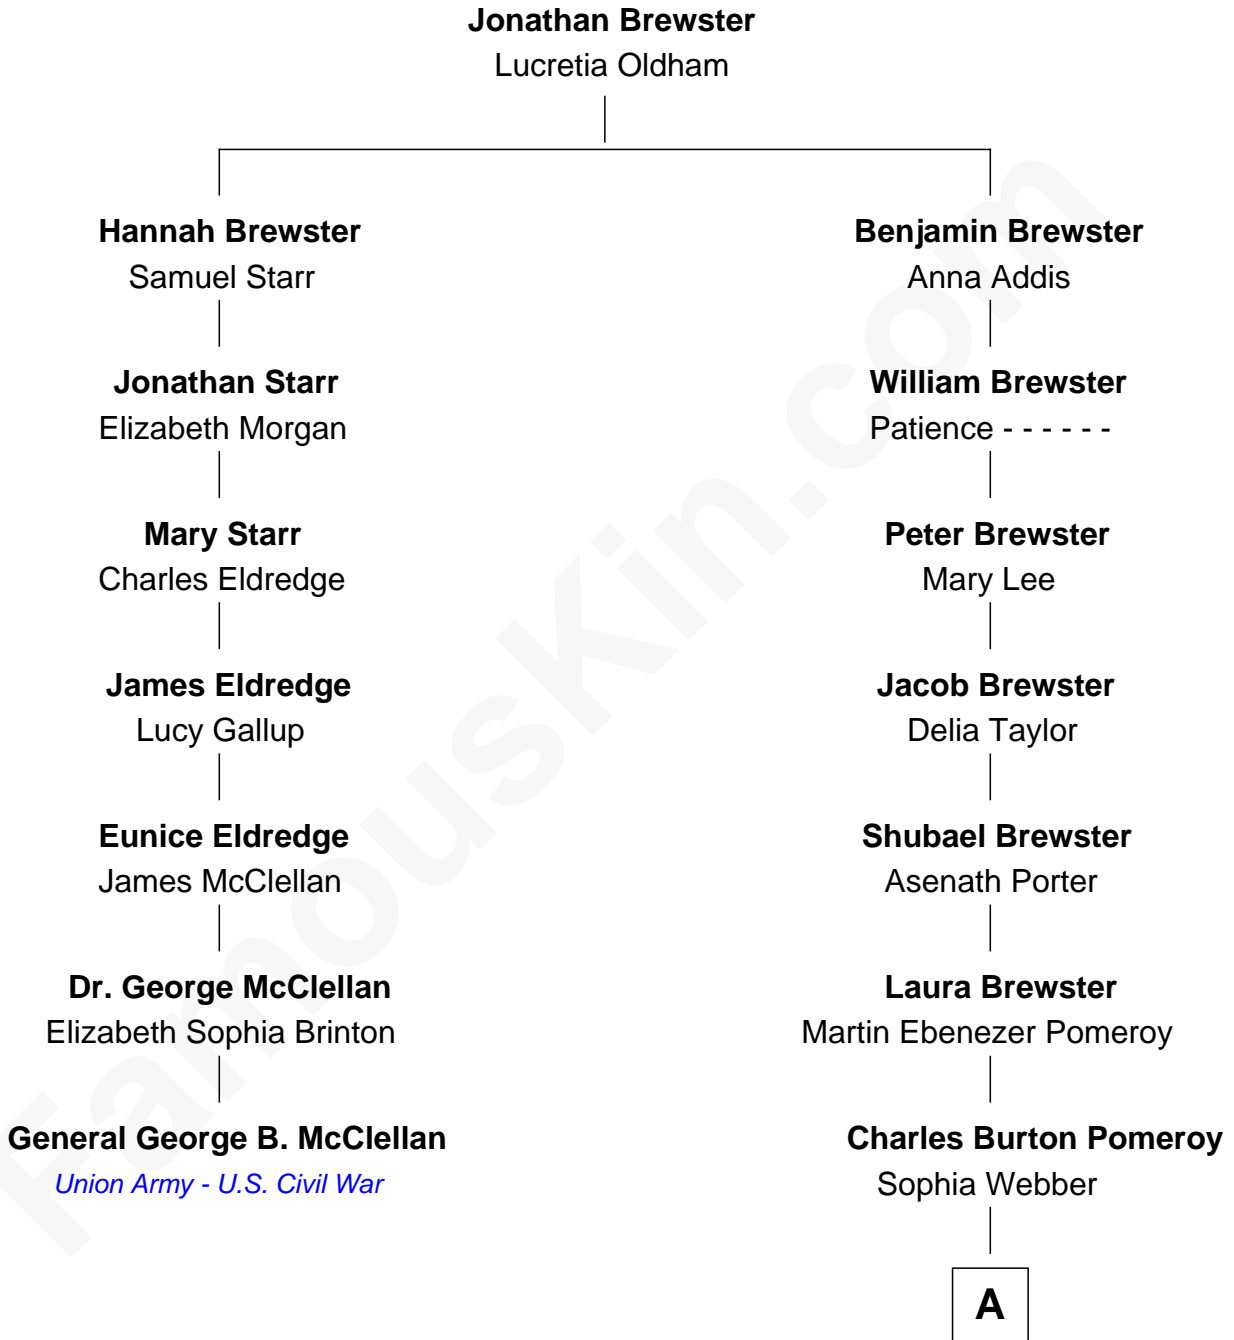

FamousKin.com
Relationship Chart of
General George B. McClellan
Union Army - U.S. Civil War

6th cousin 3 times removed of
Brewster H. Shaw
NASA Astronaut

A

Adelle Pomeroy
John Thomas Shaw

Brewster Hopkinson Shaw
Leone Marguerite Lee

Brewster H. Shaw
NASA Astronaut

FamousKin.com